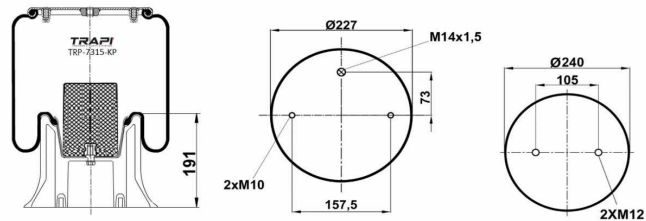

TRP-7315-KP COMPLETE WITH PLASTIC PISTON

OEM REFERENCES		CROSS REFERENCES	
SCANIA	1314904	Firestone	1T15S-11
		Firestone	W01M587315