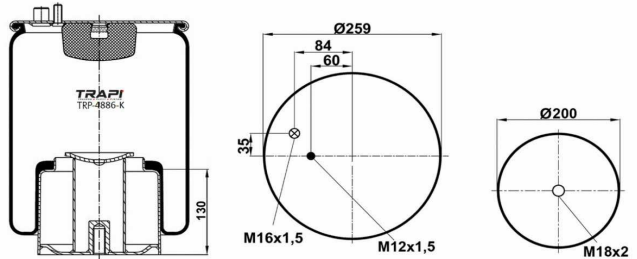

TRP-4885-K

COMPLETE WITH METAL PISTON

OEM REFERENCES		CROSS REFERENCES	
MAN	81.43600.6044	Contitech	4885N1P02

TRP-4886-K

COMPLETE WITH METAL PISTON

OEM REFERENCES		CROSS REFERENCES	
MAN	1.43600.6046	Airtech	34886-C
		Contitech	4886 N P01