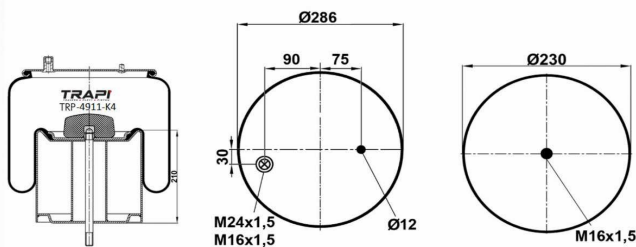

TRP-4911-K4 COMPLETE WITH METAL PISTON

OEM REFERENCES		CROSS REFERENCES	
RENAULT	5.010.557.356	Contitech	4911 N P04