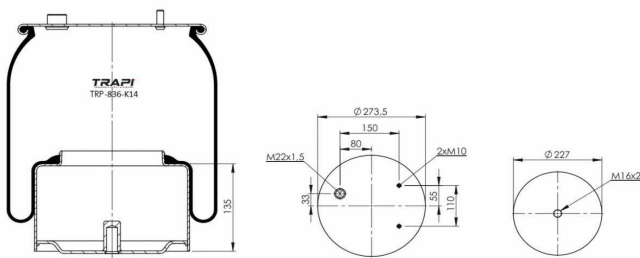

TRP-836-K14 COMPLETE WITH METAL PISTON

OEM REFERENCES		CROSS REFERENCES	
DAF	1 794 420	Contitech	836 N P10