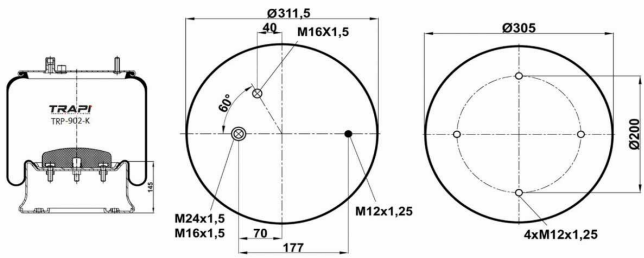

TRP-902-K COMPLETE WITH METAL PISTON

OEM REFERENCES		CROSS REFERENCES	
RENAULT V.I	5010211724	Contitech	902MB

TRP-902-K1

OEM REFERENCES		CROSS REFERENCES