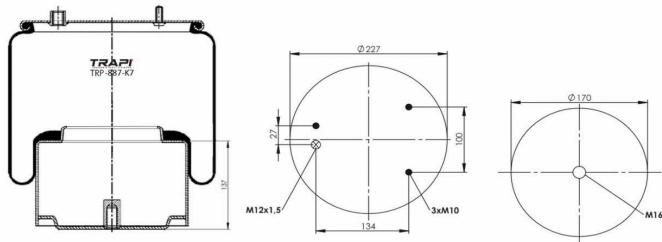

TRP-887-K7 COMPLETE WITH METAL PISTON

OEM REFERENCES		CROSS REFERENCES	
DAF	1 266 382	Airtech	133972/3887-33C
DAF	1 697 682	Contitech	887 M K3
		Firestone	W01-M58-8682

TRP-887-K9

OEM REFERENCES		CROSS REFERENCES	
	887 N P09		
DAF	1 794 425