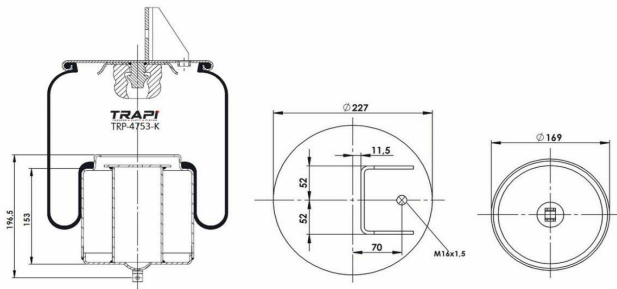

TRP-4753-K COMPLETE WITH METAL PISTON

OEM REFERENCES		CROSS REFERENCES	
VOLVO	3 987 630	Airtech	36753 K
VOLVO	20 554 753		
VOLVO	20 452 472