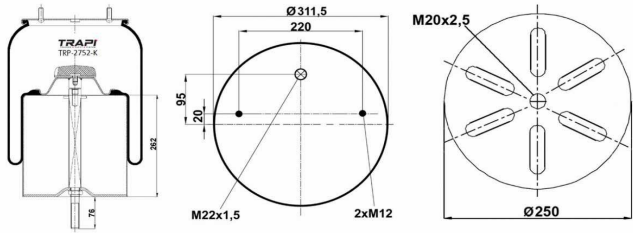

TRP-2752-K COMPLETE WITH METAL PISTON

OEM REFERENCES		CROSS REFERENCES	
GIGANT	V 1 DF 32-166228	Contitech	752 N P02
		Vibracoustic	V 1 DF 32-166228