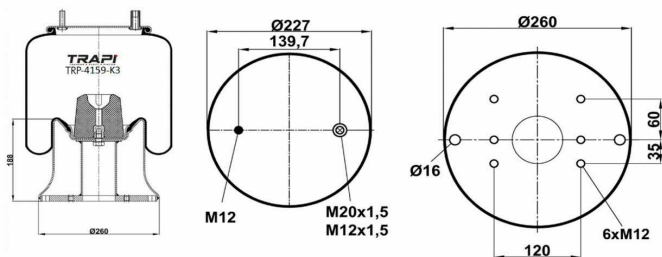

TRP-4159-K3 COMPLETE WITH METAL PISTON

OEM REFERENCES		CROSS REFERENCES	
		Airtech	34159-03K 131102