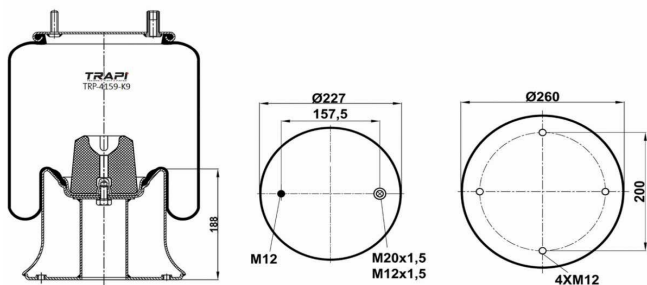

TRP-4159-K9 COMPLETE WITH METAL PISTON

OEM REFERENCES		CROSS REFERENCES	
		Airtech	34159-09K 133162