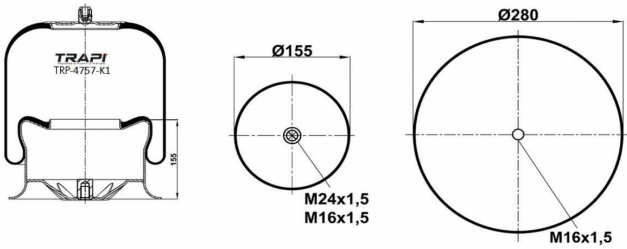

TRP-4757-K1 COMPLETE WITH METAL PISTON

OEM REFERENCES		CROSS REFERENCES	
MERCEDES-BENZ	A9423200117	Cf Gomma	TVSC30026
		Contitech	4757 N P01 (Voss230)