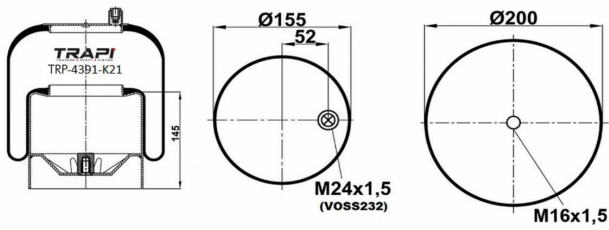

TRP-4391-K21 COMPLETE WITH METAL PISTON

OEM REFERENCES		CROSS REFERENCES	
MERCEDES	A 942 320 53 21	Contitech	4391 N P21