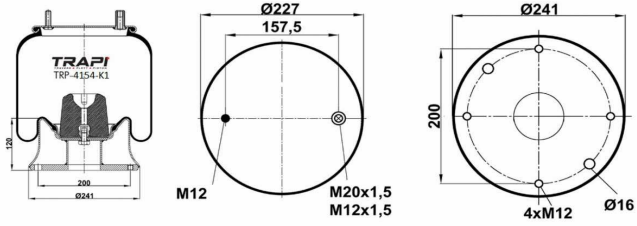

TRP-4154-K1

COMPLETE WITH METAL PISTON

OEM REFERENCES

CROSS REFERENCES

Airtech 34154-01K / 132022