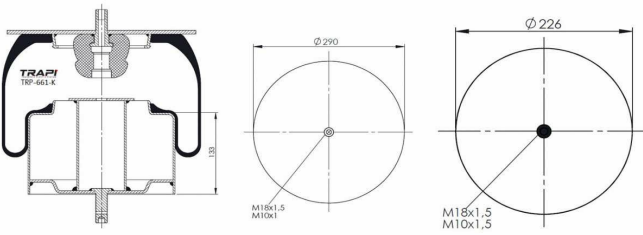

TRP-661-K COMPLETE WITH METAL PISTON

OEM REFERENCES		CROSS REFERENCES	
AYATS	31001569	Contitech	661 N P01
IRIS BUS	5.010.073.846