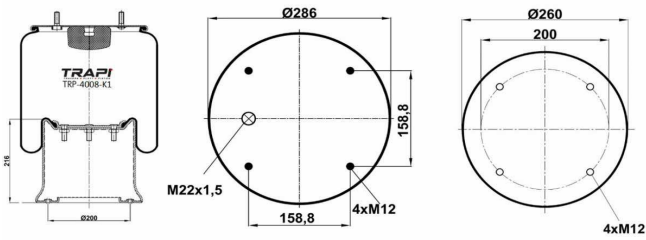

TRP-4007-K COMPLETE WITH METAL PISTON

OEM REFERENCES		CROSS REFERENCES	
GIGANT	246090	Contitech	4007NP03

TRP-4007-K2 COMPLETE WITH METAL PISTON

OEM REFERENCES		CROSS REFERENCES	
GIGANT 3042			

TRP-4008-K1 COMPLETE WITH METAL PISTON