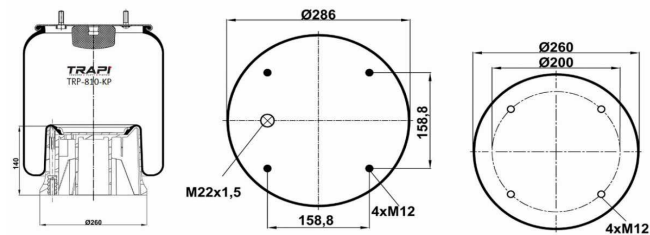

TRP-810-KP COMPLETE WITH PLASTIC PISTON

OEM REFERENCES		CROSS REFERENCES	
BERTOJA	45402002	Cf Gomma	IT19E-187413-1**CPL
HENDRICKSON	785168	Contitech	810MB**CPL
HENDRICKSON	15635	Dunlop	D13B20**CPL
HENDRICKSON	B2065	Dunlop	D13B01**CPL
HENDRICKSON	Y506243	Dunlop	PNP31I780000**CPL
HENDRICKSON	Y506201	Firestone	IT19L-7
NEWAY	21215632	Firestone	W01M586345**CPL
R.O.R/MERITOR	21208082	Goodyear	1R14-716**CPL
RENAULT V.I	5000452939	Phoenix	1D28A-2**CPL
SAF	2.228.0002.00	Taurus	KR 621-26**CPL
SAF	2.228.2102.00		
SAF	2.228.2202.00		
SAF	2.228.2402.00