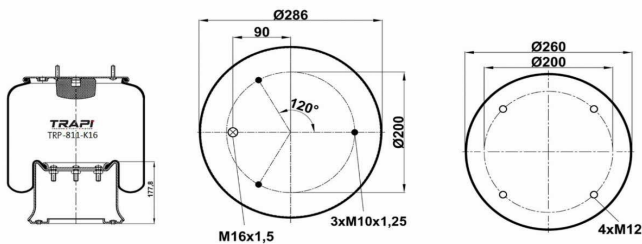

TRP-811-K16 COMPLETE WITH METAL PISTON

OEM REFERENCES		CROSS REFERENCES	
DAF	0 526 823	Contitech	811M16K1
		Dunlop	D13B36
		Firestone	1T19L-11
		Firestone	W01M586334
		Goodyear	1R14-719
		Phoenix	1D28B-7
		Taurus	KR622-31