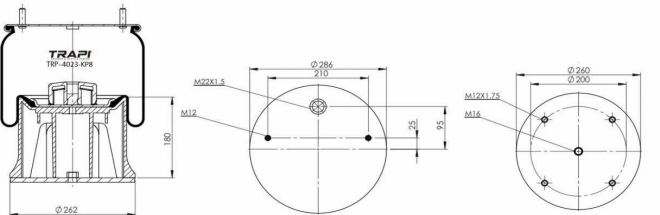

TRP-4023-KP8 COMPLETE WITH PLASTIC PISTON

OEM REFERENCES		CROSS REFERENCES	
SAF HOLLAND	3.228.1031.00 2923 V P03 Intra	Airtech	34023-08 C**CPL
		Cf Gomma	1T19E-2**CPL
		Contitech	4023 N P08**CPL