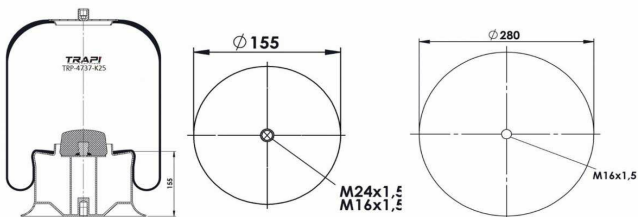

TRP-4737-K25 COMPLETE WITH METAL PISTON

OEM REFERENCES		CROSS REFERENCES	
MERCEDES	A9573200317	Contitech	4737 N P25 (Voss232)