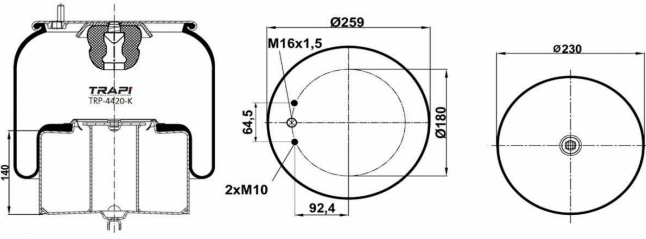

TRP-4391-K22 COMPLETE WITH METAL PISTON

OEM REFERENCES		CROSS REFERENCES	
MERCEDES	A 942 320 54 21	Contitech	4391 N P22

TRP-4420-K

COMPLETE WITH METAL PISTON

OEM REFERENCES

VOLVO 1076075
VOLVO 1076076
VOLVO 20554756