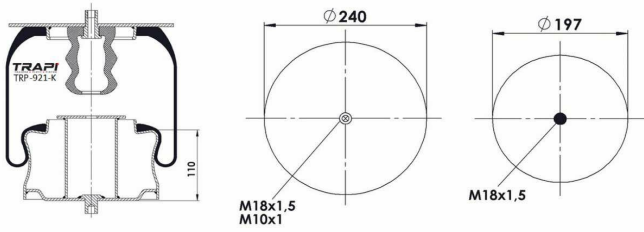

TRP-921-K COMPLETE WITH METAL PISTON

OEM REFERENCES		CROSS REFERENCES	
		Contitech	921 MB