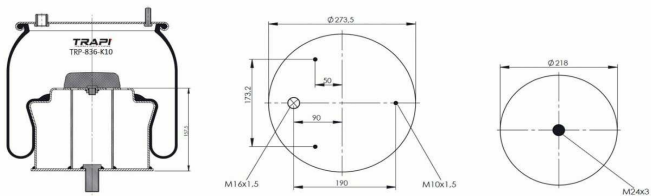

TRP-836-K10 COMPLETE WITH METAL PISTON

OEM REFERENCES		CROSS REFERENCES	
BMC	53RS900061