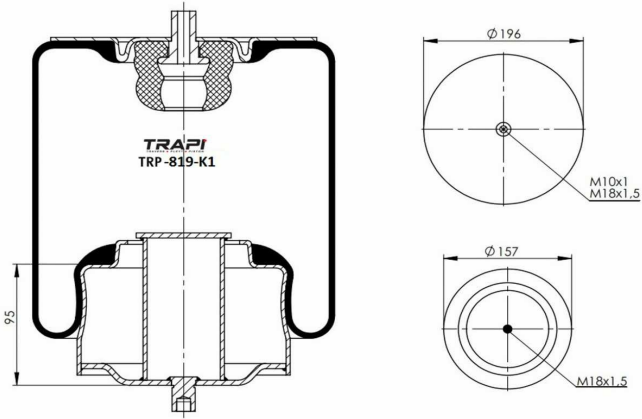

TRP-4884-K9

OEM REFERENCES		CROSS REFERENCES	
MAN	81.43600.6002		
SAF	4884 N1 P09		

TRP-4885-K

COMPLETE WITH METAL PISTON