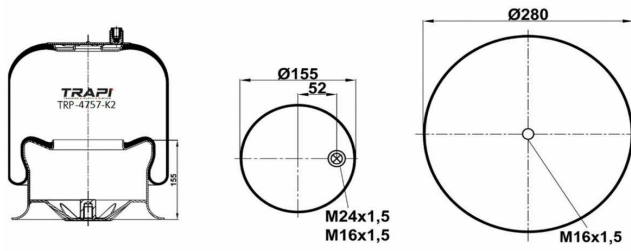

TRP-4757-K2 COMPLETE WITH METAL PISTON

OEM REFERENCES		CROSS REFERENCES	
MERCEDES-BENZ	A9463200217	Contitech	4757 N P02 (Voss230)
MERCEDES-BENZ	A9743200217