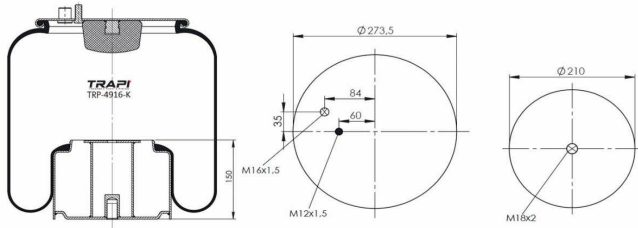

TRP-4916-K COMPLETE WITH METAL PISTON

OEM REFERENCES		CROSS REFERENCES	
		Contitech	4916 N1 P07