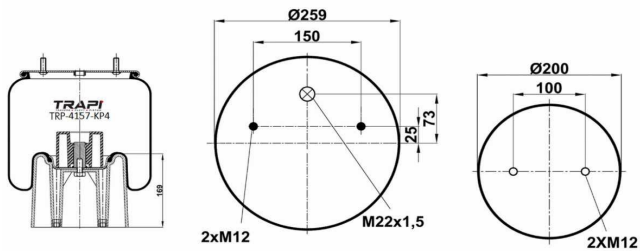

TRP-4157-KP4 COMPLETE WITH PLASTIC PISTON

OEM REFERENCES		CROSS REFERENCES	
DISCOS / MERCEDES	A 9463281401	Airtech	39002-A8 KPP / 133302
R.O.R/MERITOR	2122 1307	Contitech	4157 N P14
WEWELER	US 07364	Contitech	4157NP04
		Dunlop	D12B18
		Firestone	W01 M58 6297
		Firestone	1T15MPW-7
		Goodyear	1R11-111
		Taurus	KR915-54