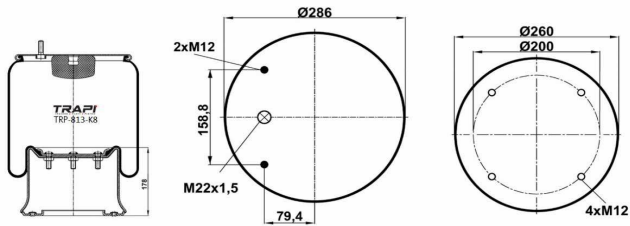

TRP-813-K8 COMPLETE WITH METAL PISTON

OEM REFERENCES		CROSS REFERENCES	
		Dunlop	D13B29
		Firestone	1T19L-11
		Firestone	W01M587502
		Goodyear	1R14-709
		Phoenix	1D28B-4
		Taurus	KR622-06
		Vibracoustic	VID28B-4