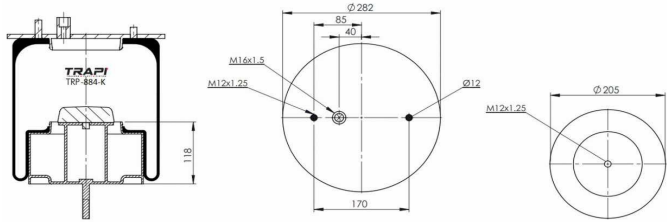

TRP-884-K COMPLETE WITH METAL PISTON

OEM REFERENCES		CROSS REFERENCES	
RENAULT	5.010.294.385 .B	Airtech	3884-04C / 133932
RENAULT	5.010.488.756	Contitech	884 N P04
		Vibracoustic	VIF20A-1