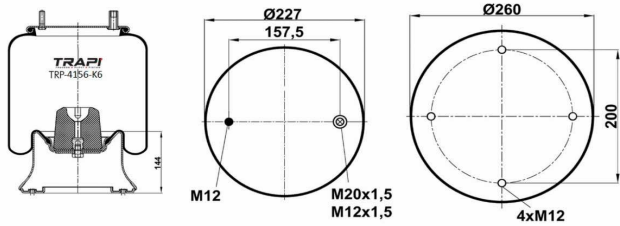

TRP-4156-K6 COMPLETE WITH METAL PISTON

OEM REFERENCES		CROSS REFERENCES	
		Contitech	4156 N P06
		Goodyear	1R12-719
		Vibracoustic	V 1 DK 23 K-28