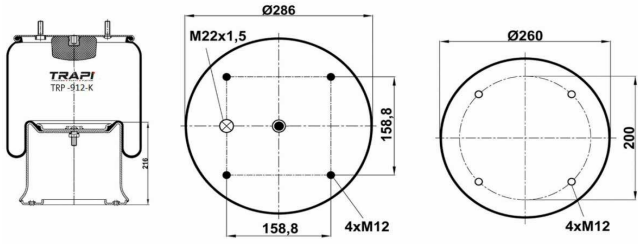

TRP-912-K COMPLETE WITH METAL PISTON

OEM REFERENCES		CROSS REFERENCES	
SAF	3.229.0005.01	Airtech	3912K 132062
SAF	3.229.0013.00	Cf Gomma	1T19E-4
SAF	3.229.0006.01	Firestone	1T19L-14
WEWELER	US96881F	Firestone	W01M588766
R.O.R/MERITOR	21222673	Firestone	W01M587385
HENDRICKSON	Y507782