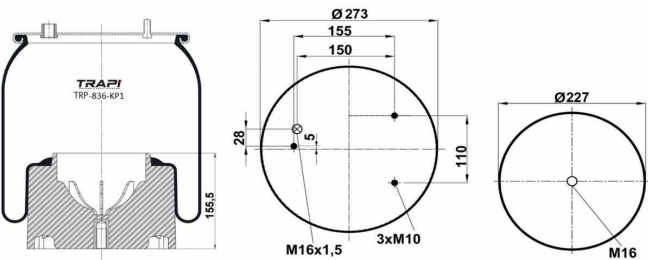

TRP-836-K8 COMPLETE WITH METAL PISTON

OEM REFERENCES

VDL BUS 1153934

CROSS REFERENCES

Contitech 836NP06

TRP-836-KP1 COMPLETE WITH PLASTIC PISTON

OEM REFERENCES

Contitech 836MK1**CPL