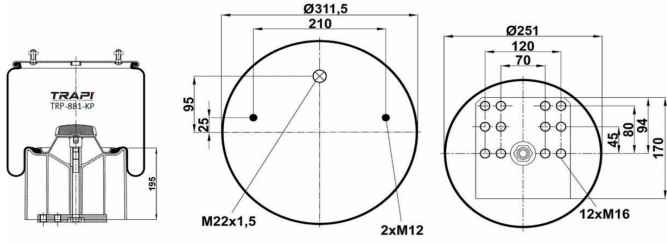

TRP-881-KP COMPLETE WITH PLASTIC PISTON

OEM REFERENCES		CROSS REFERENCES	
BPW	05.429.40.14.1	Contitech	881MB**CPL
BPW	05.429.43.51.0	Firestone	W01 M58 8667 (Opposite Position)
BPW	BPW36