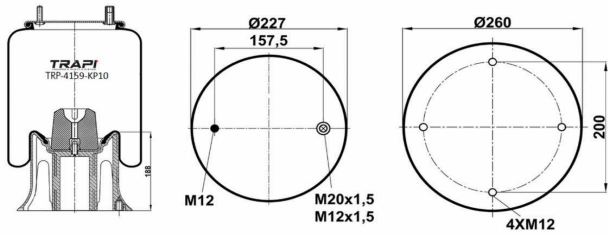

TRP-4159-KP10 COMPLETE WITH PLASTIC PISTON

OEM REFERENCES		CROSS REFERENCES	
FRUEHAUF	UJA0894-001	Contitech	4159NP14
		Contitech	4159 N P06
		Dunlop	D12B01
		Firestone	W01M587548
		Firestone	1T15M-9
		Goodyear	1R12-701**CPL
		Phoenix	1DK21B-4