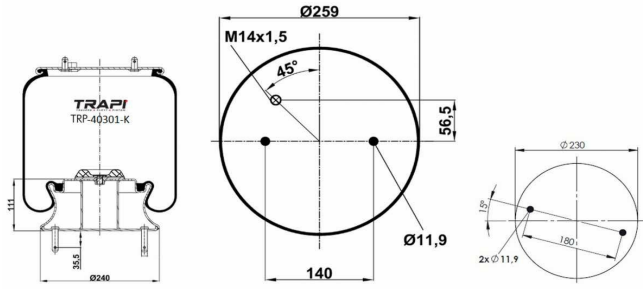

TRP-40301-K COMPLETE WITH METAL PISTON

OEM REFERENCES		CROSS REFERENCES	
SCANIA	488265	Airtech	330301K 134622
SCANIA	1440856	Firestone	1T15VR-3
SCANIA	470920	Firestone	W01S158192
SCANIA	1440301	Goodyear	566-26-3-523
		Goodyear	1R13-746
		Phoenix	1 DF 23 B-1