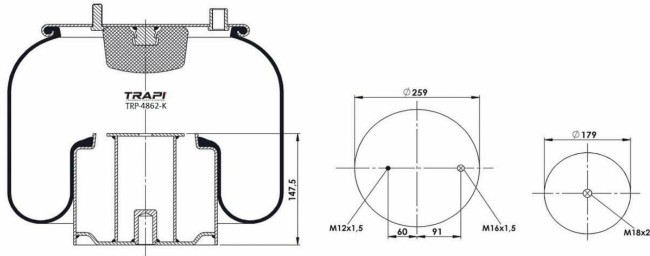

TRP-4862-K COMPLETE WITH METAL PISTON

OEM REFERENCES		CROSS REFERENCES	
MAN	81.43600.6049	Contitech	4862 N1 P02
		Vibracoustic	VIDF16B-1