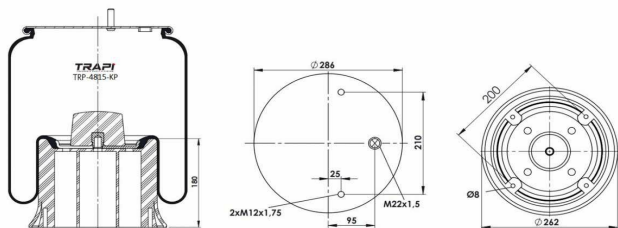

TRP-4815-KP COMPLETE WITH PLASTIC PISTON

OEM REFERENCES		CROSS REFERENCES	
SAF	3.229.0028.00	Airtech	32923 KPP
SAF	2923 VK