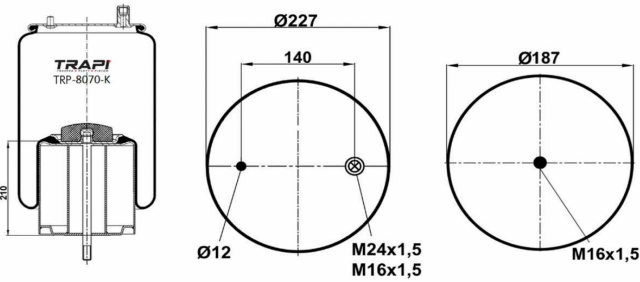

TRP-8070-K COMPLETE WITH METAL PISTON

OEM REFERENCES		CROSS REFERENCES	
RENAULT V.I	5010488070	Vibracoustic	VIDK19-1