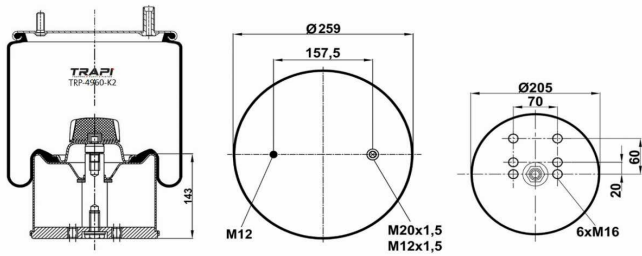

TRP-4960-K2 COMPLETE WITH METAL PISTON

OEM REFERENCES		CROSS REFERENCES	
		Contitech	4960 N P02**CA