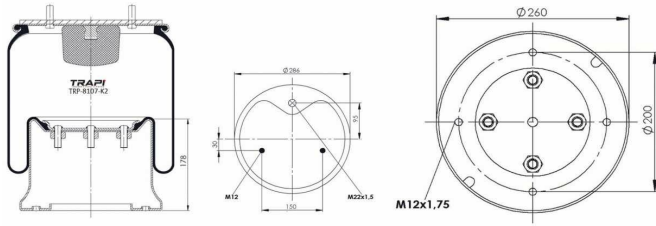

TRP-8107-K2 COMPLETE WITH METAL PISTON

OEM REFERENCES		CROSS REFERENCES	
SCHMITZ	017 685	Airtech	30285 K
WEWELER	US04031	Goodyear	1R14-784
		Phoenix	1D28F-5

TRP-811-A COMPLETE WITH METAL PISTON