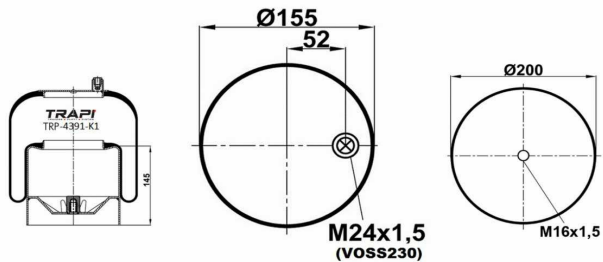

TRP-4391-K1 COMPLETE WITH METAL PISTON

OEM REFERENCES		CROSS REFERENCES	
MERCEDES-BENZ	A9423200621	Contitech	4391 N P01 (Voss230)