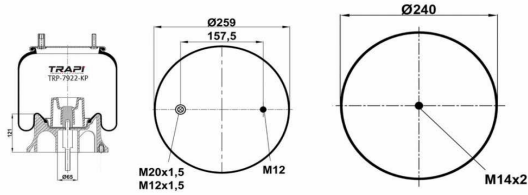

OEM REFERENCES		CROSS REFERENCES	
		Vibracoustic	VIDK27b-1**CPL