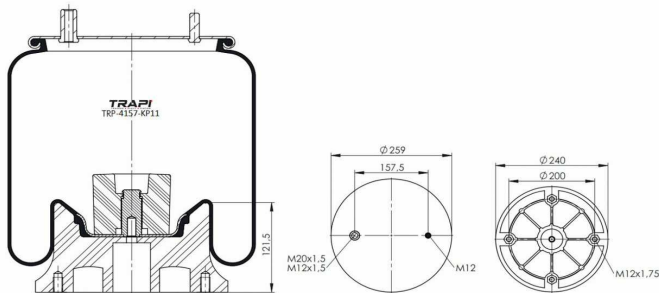

TRP-4157-KP11

COMPLETE WITH PLASTIC PISTON

OEM REFERENCES		CROSS REFERENCES	
FRUEHAUF	78580	Airtech	39002-A3/08 CPP
NEWAY	905 572 33		
SAMRO	H2501869