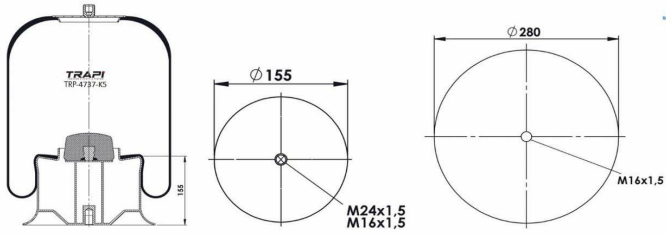

TRP-4737-K5 COMPLETE WITH METAL PISTON

OEM REFERENCES		CROSS REFERENCES	
MERCEDES	A9573200117	Contitech	4737 N P05 (Voss230)