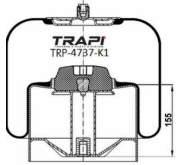

OEM REFERENCES

MERCEDES-BENZ A9463200321

CROSS REFERENCES

Contitech 4737 N P01 (Voss230)

OEM REFERENCES		CROSS REFERENCES	
MERCEDES-BENZ A9463200321		Contitech 4737 N P01 (Voss230)