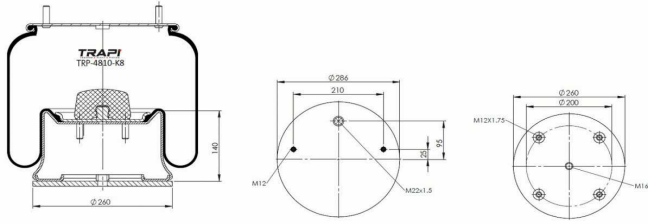

TRP-4810-K8 COMPLETE WITH METAL PISTON

OEM REFERENCES		CROSS REFERENCES	
SAF HOLLAND	3.228.1027.00 2918 V P04 Intra	Airtech	34810-08 C
SAF HOLLAND	2918V P04 Intra	Cf Gomma	1T79E-1
		Contitech	4810 N P08