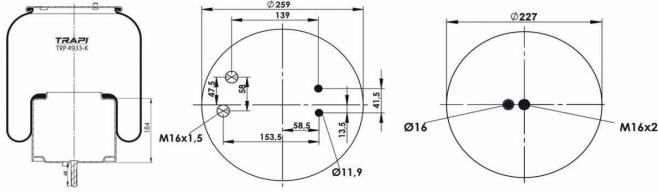

TRP-4933-K COMPLETE WITH METAL PISTON

OEM REFERENCES		CROSS REFERENCES	
SCANIA	1434933	Airtech	34933 K
		Firestone	1T17HR-8
		Firestone	W01 M58 8633