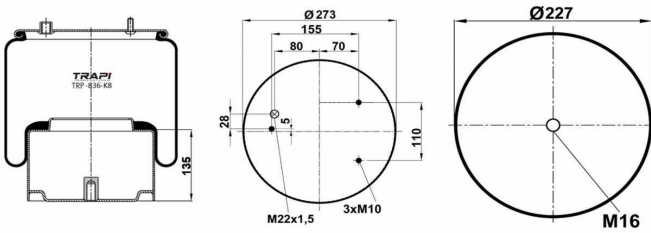

TRP-836-K8 COMPLETE WITH METAL PISTON

OEM REFERENCES

VDL BUS 1153934

CROSS REFERENCES

Contitech 836NP06