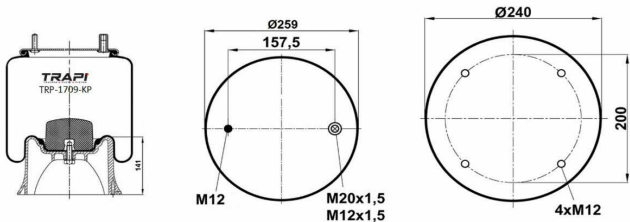

TRP-1415-K COMPLETE WITH METAL PISTON

OEM REFERENCES		CROSS REFERENCES	
		Contitech	1415 N P02

TRP-1709-KP COMPLETE WITH PLASTIC PISTON

OEM REFERENCES		CROSS REFERENCES	
HENDRICKSON	HS507465	Goodyear	1R13-709