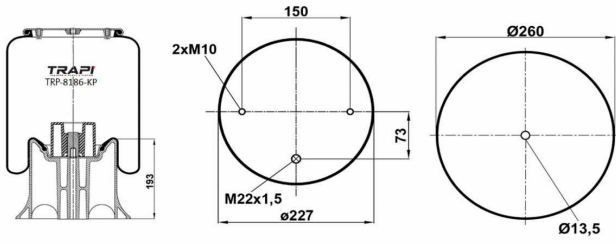

TRP-8186-KP COMPLETE WITH PLASTIC PISTON

OEM REFERENCES		CROSS REFERENCES	
SCHMITZ	751065	Firestone	W01 M58 8186
WEWELER	US 06316F	Firestone	1T15MPW-7