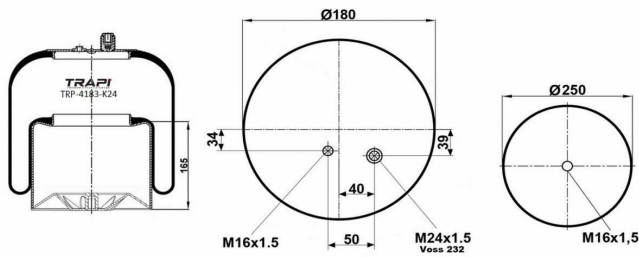

TRP-4183-K24 COMPLETE WITH METAL PISTON

OEM REFERENCES		CROSS REFERENCES	
MERCEDES-BENZ	A 942 320 23 21	Firestone	W01M580589
		Contitech	4183 N P26
		Contitech	4183 N P24 (Voss 232)