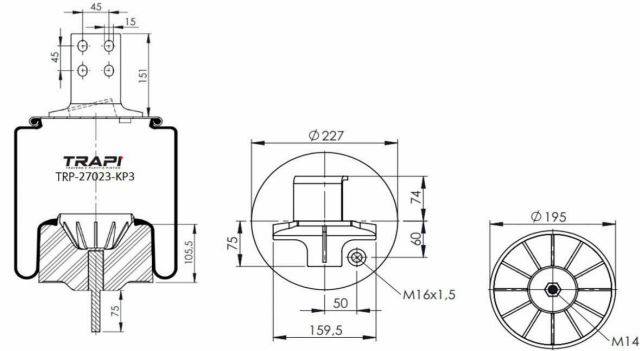

TRP-27023-KP3 COMPLETE WITH PLASTIC PISTON

OEM REFERENCES		CROSS REFERENCES	
IVECO STRALIS	42559768**CPL	Cf Gomma	207171 ITS 270-23C

TRP-2725-K2 COMPLETE WITH METAL PISTON