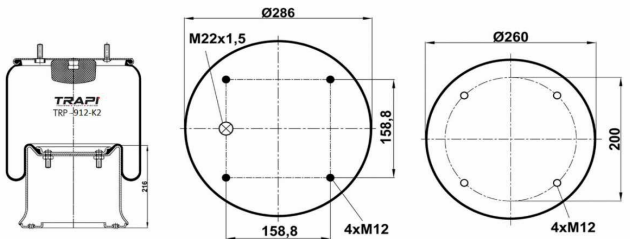

TRP-912-K2 COMPLETE WITH METAL PISTON

OEM REFERENCES		CROSS REFERENCES	
HENDRICKSON	Y507782	Cf Gomma	1T19E-4 202442
R.O.R/MERITOR	21222673	Contitech	912NP02
SAF	3.229.0013.00	Dunlop	D13B14
WEWELER	US96681F	Goodyear	1R14-758
		Phoenix	1D28D-2