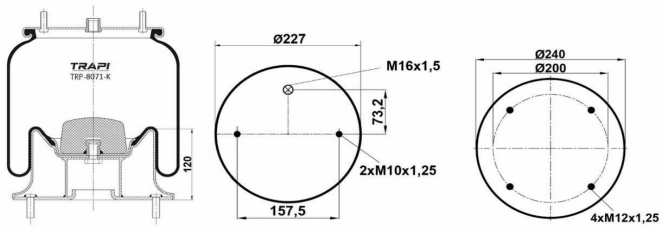

TRP-8071-K COMPLETE WITH METAL PISTON

OEM REFERENCES		CROSS REFERENCES	
		Vibracoustic	VIDK23F-1