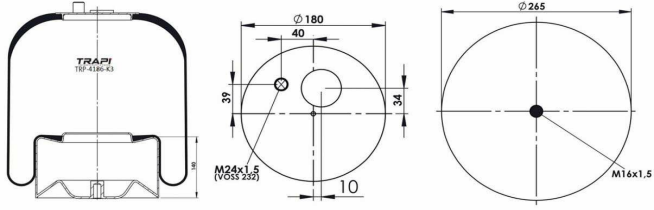

TRP-4186-K3 COMPLETE WITH METAL PISTON

OEM REFERENCES		CROSS REFERENCES	
DAIMLER CHRYSLER	A 942 320 24 21	Airtech	34186-23K (Voss232)
DAIMLER CHRYSLER	A 942 320 70 21	Contitech	4186 NP23 (Voss232)
		Contitech	4186 NP21 (Voss232)