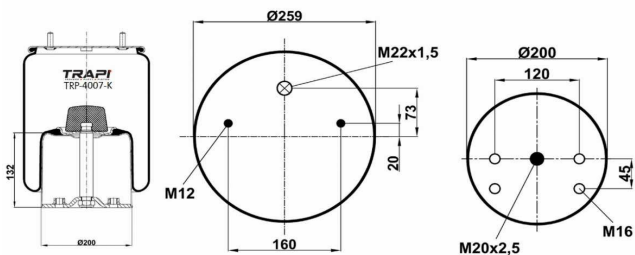

TRP-4007-K COMPLETE WITH METAL PISTON

OEM REFERENCES		CROSS REFERENCES	
GIGANT	246090	Contitech	4007NP03