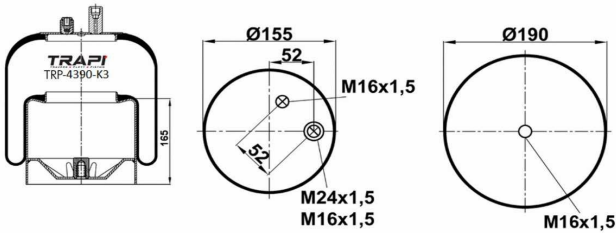

TRP-4390-K3 COMPLETE WITH METAL PISTON

OEM REFERENCES		CROSS REFERENCES	
MERCEDES-BENZ	A9423200421	Contitech	4390 NP03 (Voss230)