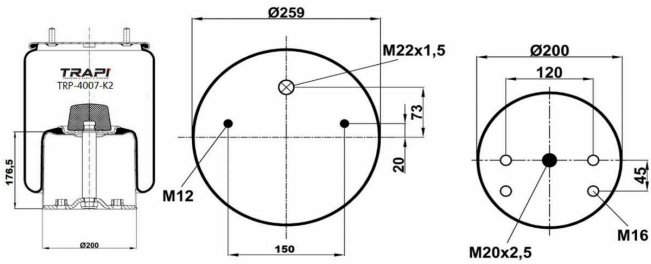

TRP-4007-K COMPLETE WITH METAL PISTON

OEM REFERENCES		CROSS REFERENCES	
GIGANT	246090	Contitech	4007NP03

TRP-4007-K2 COMPLETE WITH METAL PISTON

OEM REFERENCES		CROSS REFERENCES	
GIGANT 3042			

TRP-4008-K1 COMPLETE WITH METAL PISTON