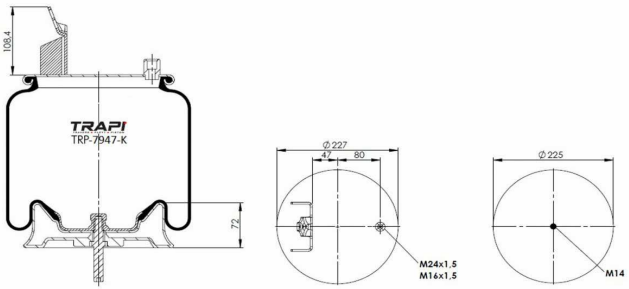

TRP-7947-K COMPLETE WITH METAL PISTON

OEM REFERENCES		CROSS REFERENCES	
VOLVO	20737947	Airtech	37947 K
VOLVO	20737943	Contitech	6614 N P01