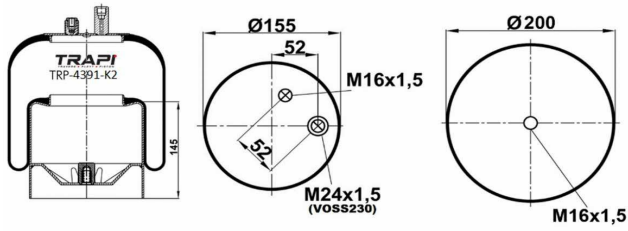

TRP-4391-K2 COMPLETE WITH METAL PISTON

OEM REFERENCES		CROSS REFERENCES	
MERCEDES-BENZ	A9423200721	Contitech	4391 N P02 (Voss230)