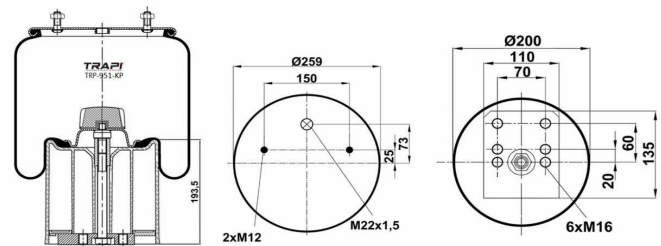

TRP-944-K

OEM REFERENCES		CROSS REFERENCES	
	RML 93856 C		
VOITH	H68.237001		

TRP-951-K

COMPLETE WITH METAL PISTON

OEM REFERENCES		CROSS REFERENCES	
BPW	05.429.40.72.0	Contitech	951MB**CA
BPW	05.429.42.72.0		