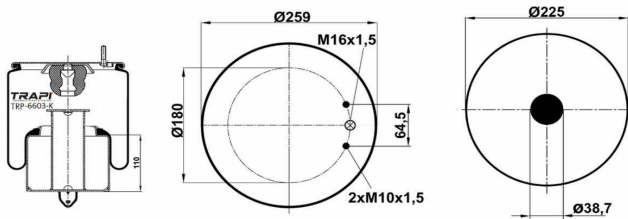

TRP-6603-K COMPLETE WITH METAL PISTON

OEM REFERENCES		CROSS REFERENCES	
VOLVO	3195240	Contitech	6603NP01
VOLVO	20573312