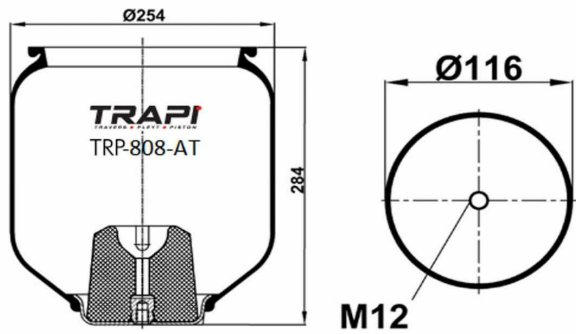

TRP-808-AT AIR SPRING WITH METAL PISTON

OEM REFERENCES		CROSS REFERENCES	
MAN	81.436.016.017	Contitech	808NTB
		Phoenix	1D23A-1
		Taurus	UR500-13