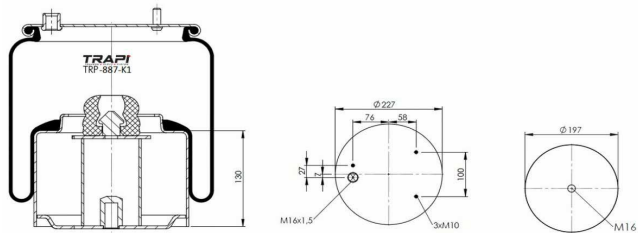

TRP-887-K1 COMPLETE WITH METAL PISTON

OEM REFERENCES		CROSS REFERENCES	
DAF	1141525	Airtech	134902 / 3887 K
		Contitech	887MBK6
		Vibracoustic	V 1 DF 18-3