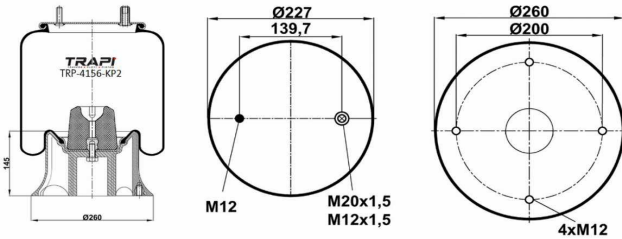

TRP-4156-KP2 COMPLETE WITH PLASTIC PISTON

OEM REFERENCES		CROSS REFERENCES	
NEWAY	M00557002	Airtech	34156-02 KPP / 131902
		Firestone	1T15M-6
		Firestone	W01M589229