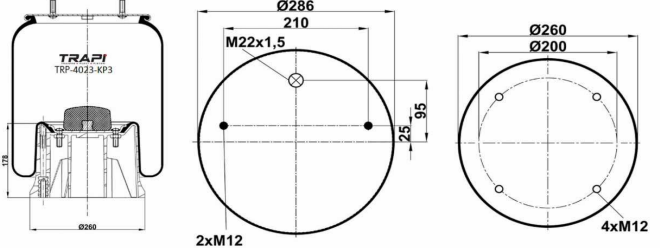

TRP-4023-KP3 COMPLETE WITH PLASTIC PISTON

OEM REFERENCES		CROSS REFERENCES	
		Contitech	4023 N P03**CPL