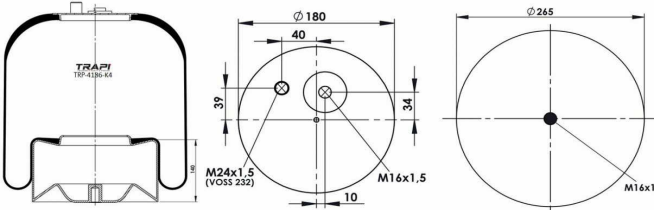

TRP-4186-K4 COMPLETE WITH METAL PISTON

OEM REFERENCES		CROSS REFERENCES	
DAIMLER CHRYSLER	A 942 320 25 21	Airtech	34186-24K (Voss232)
DAIMLER CHRYSLER	A 942 320 71 21	Contitech	4186 NP24 (Voss232)
		Contitech	4186 NP22 (Voss232)