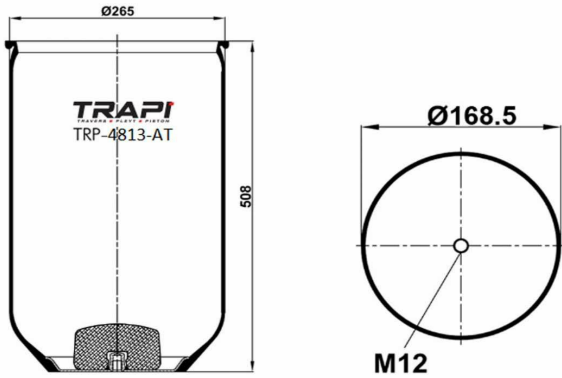

TRP-4813-AT COMPLETE WITH METAL PISTON

OEM REFERENCES		CROSS REFERENCES	
		Airtech	34813T 121242