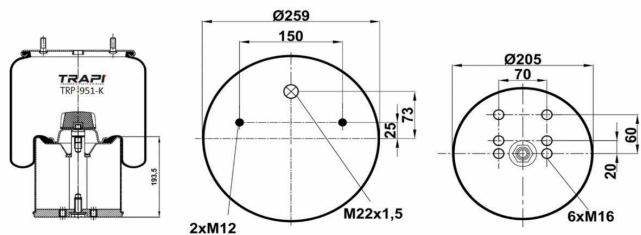

TRP-944-K

OEM REFERENCES		CROSS REFERENCES	
	RML 93856 C		
VOITH	H68.237001		

TRP-951-K

COMPLETE WITH METAL PISTON

OEM REFERENCES		CROSS REFERENCES	
BPW	05.429.40.72.0	Contitech	951MB**CA
BPW	05.429.42.72.0		