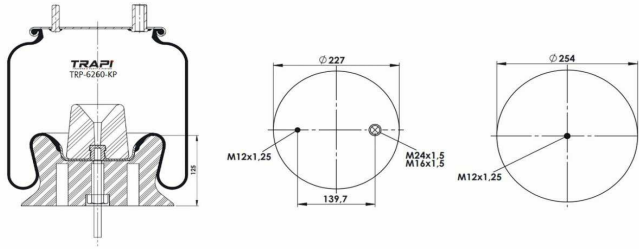

TRP-6260-KP COMPLETE WITH PLASTIC PISTON

OEM REFERENCES		CROSS REFERENCES	
HENDRICKSON	59053-2F	Airtech	36260 KPP
		Firestone	W01-M58-6260