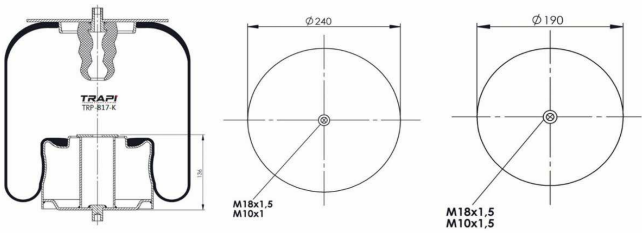

TRP-817-K COMPLETE WITH METAL PISTON

OEM REFERENCES		CROSS REFERENCES	
		Contitech	817 MB