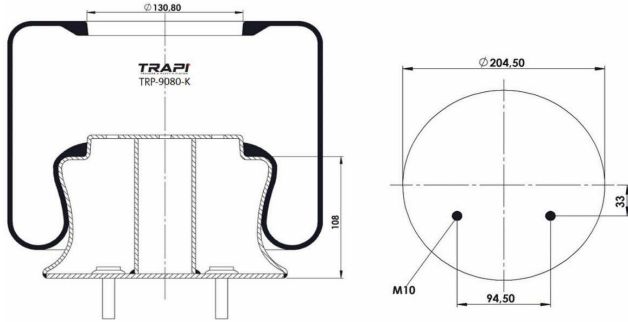

TRP-902-K COMPLETE WITH METAL PISTON

OEM REFERENCES		CROSS REFERENCES	
RENAULT V.I	5010211724	Contitech	902MB

TRP-902-K1

OEM REFERENCES		CROSS REFERENCES	

TRP-9080-K COMPLETE WITH METAL PISTON

OEM REFERENCES		CROSS REFERENCES	
VOLVO	20725459	Goodyear	9553
VOLVO	20535876	Goodyear	556-03-9080