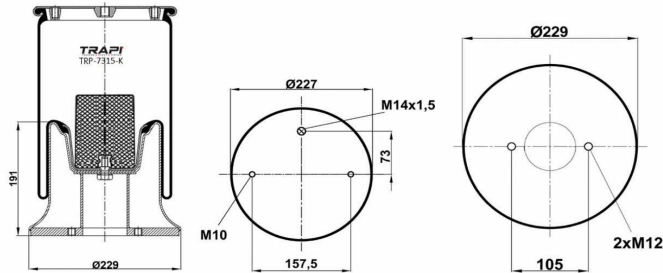

TRP-7315-K COMPLETE WITH METAL PISTON

OEM REFERENCES		CROSS REFERENCES	
SCANIA/SCANIA BUSSAR	1314904**CA	Airtech	37315K**CA133762
		Firestone	W01M587315**CA