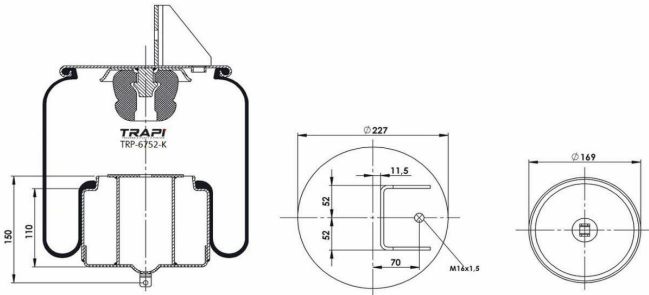

TRP-661-K6

OEM REFERENCES		CROSS REFERENCES	
OTOKAR	16N00-03650-AB		

TRP-6752-K

COMPLETE WITH METAL PISTON

OEM REFERENCES		CROSS REFERENCES	
VOLVO	20554752	Airtech	36752 K

TRP-6760-K

COMPLETE WITH METAL PISTON