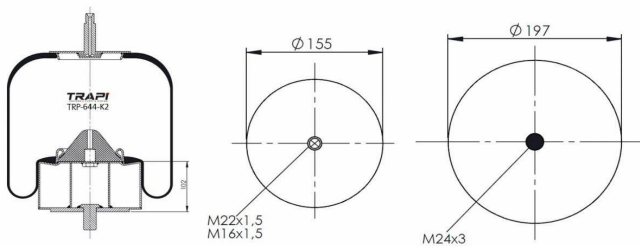

TRP-644-K2 COMPLETE WITH METAL PISTON

OEM REFERENCES		CROSS REFERENCES	
BMC	53RS900069