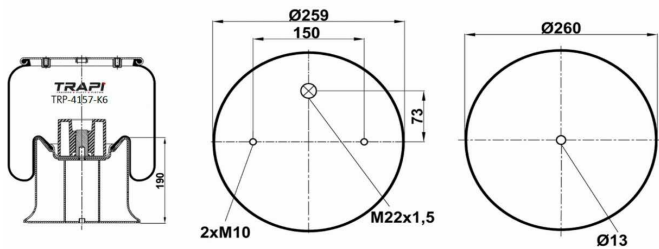

TRP-4157-K3 COMPLETE WITH METAL PISTON

OEM REFERENCES		CROSS REFERENCES	
		Contitech	4157NP03**CA

TRP-4157-K5 COMPLETE WITH METAL PISTON

OEM REFERENCES		CROSS REFERENCES	
		Contitech	4157NP05**CA

TRP-4157-K6 COMPLETE WITH METAL PISTON