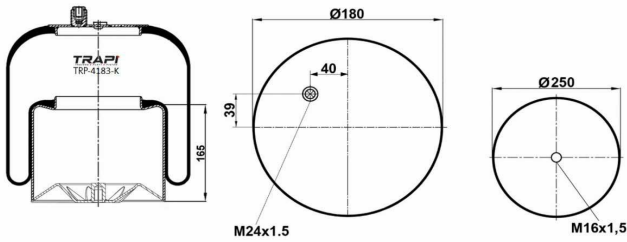

TRP-4183-K AIR SPRING WITH METAL PISTON

OEM REFERENCES		CROSS REFERENCES	
MERCEDES-BENZ	A9423201321	Contitech	4183 NP01 (Voss230)
		Contitech	4183 NP03 (Voss230)