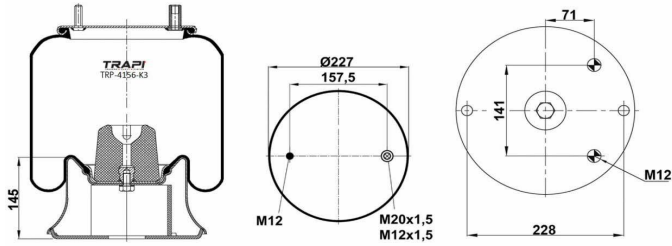

TRP-4156-K3 COMPLETE WITH METAL PISTON

OEM REFERENCES		CROSS REFERENCES	
FRUEHAUF	UJB 0207-001	Contitech	4156NP09
SMB	M001472	Dunlop	D12B16
		Firestone	1T15M-6
		Firestone	W01M589089
		Goodyear	1R12-706
		Taurus	KR506-28
		Taurus	KR506-9089