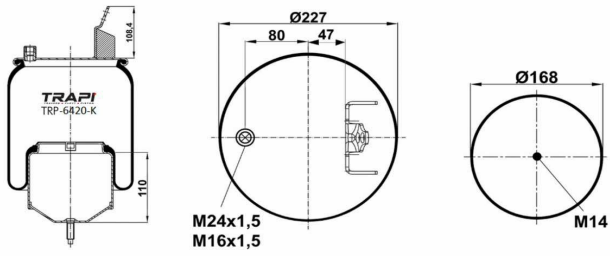

TRP-6420-K COMPLETE WITH METAL PISTON

OEM REFERENCES		CROSS REFERENCES	
VOLVO	1076420	Airtech	36420 K / 135282
VOLVO	21961448	Contitech	6600 N P02
VOLVO	20531989		
VOLVO	20582213		
VOLVO	20374512		
VOLVO	20456160		

TRP-644-K1 COMPLETE WITH METAL PISTON