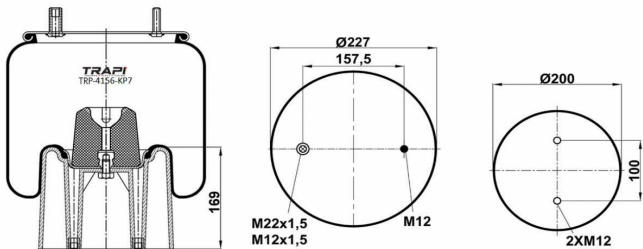

TRP-4156-KP7 COMPLETE WITH METAL PISTON

OEM REFERENCES		CROSS REFERENCES	
HENDRICKSON	HA 100053	Firestone	1T15M-6
		Firestone	W01 455 6288