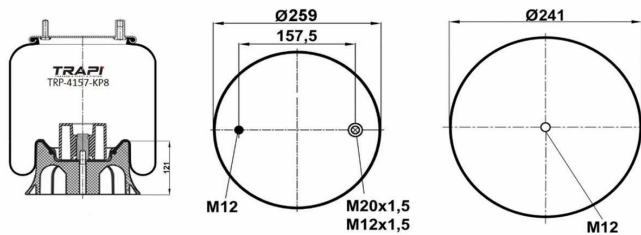

TRP-4157-KP8 COMPLETE WITH PLASTIC PISTON

OEM REFERENCES		CROSS REFERENCES	
FRUEHAUF	M078580	Contitech	4157NP08
NEWAY	90557233	Firestone	W01 M58 6317
		Goodyear	1R11-773
		Phoenix	1DK20C-2
		Taurus	KR915-53
		Vibracoustic	V1DK20C-2