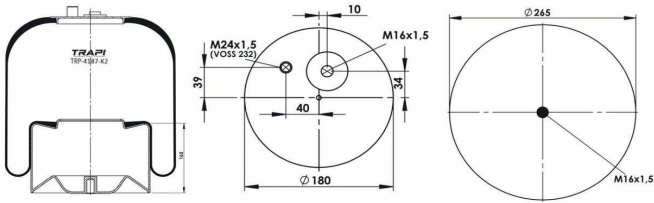

TRP-4187-K2 COMPLETE WITH METAL PISTON

OEM REFERENCES		CROSS REFERENCES	
DAIMLER CHRYSLER	A 942 320 27 21	Airtech	34187-22K (Voss232)
DAIMLER CHRYSLER	A 942 320 73 21	Contitech	4187 NP22 (Voss232)
		Contitech	4187 NP24 (Voss232)