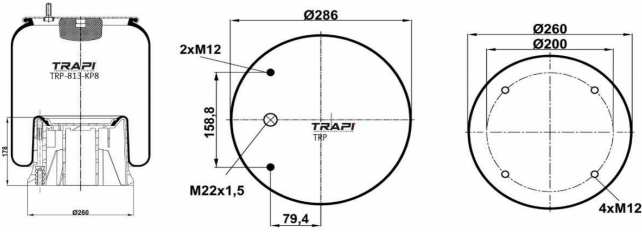

TRP-813-KP8 COMPLETE WITH PLASTIC PISTON

OEM REFERENCES		CROSS REFERENCES	
		Dunlop	D13B29**CPL
		Firestone	W01M587502**CPL
		Firestone	1T19L-11
		Goodyear	1R14-709**CPL
		Phoenix	1D28B-4**CPL
		Springride	D13B29
		Taurus	KR622-06**CPL
		Vibracoustic	VID28B-4**CPL