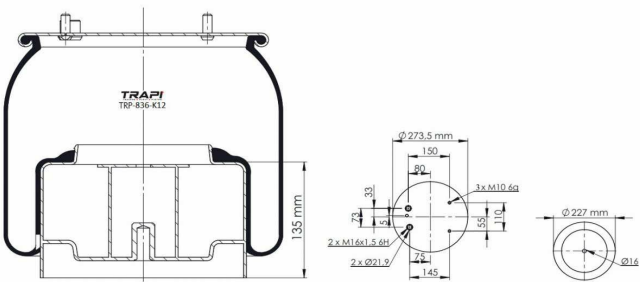

TRP-836-K10 COMPLETE WITH METAL PISTON

OEM REFERENCES		CROSS REFERENCES	
BMC	53RS900061		

TRP-836-K11 COMPLETE WITH METAL PISTON

OEM REFERENCES		CROSS REFERENCES	

TRP-836-K12 COMPLETE WITH METAL PISTON

OEM REFERENCES		CROSS REFERENCES	
DAF	83656 /1 697 687	Contitech	836 M2 K8
		Firestone	W01 M58 8703