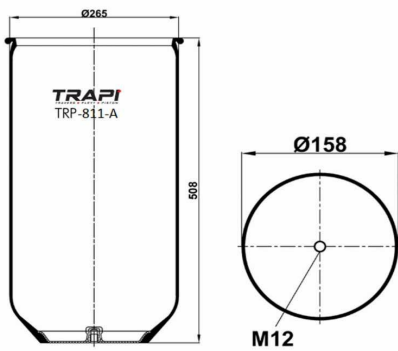

OEM REFERENCES		CROSS REFERENCES	
EVO-BUS	4.731.029.000	Contitech	811INT
MAN	81.43601.0035	Firestone	1T19L-10
MAN	81.43601.0048	Firestone	W01M580028
		Goodyear	1R14-715
		Phoenix	1DK28 B
		Taurus	UR622-03