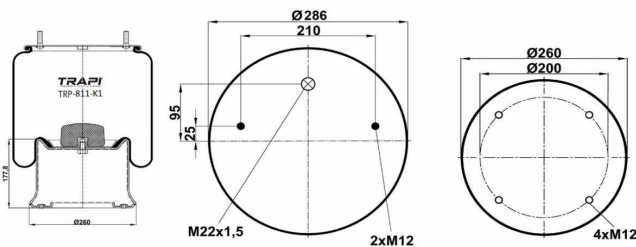

TRP-811-K1 COMPLETE WITH METAL PISTON

OEM REFERENCES		CROSS REFERENCES	
		Airtech	3811-01 K / 130062