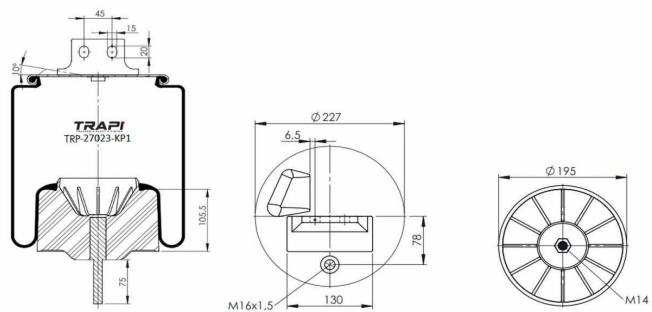

TRP-27023-KP1 COMPLETE WITH PLASTIC PISTON

OEM REFERENCES		CROSS REFERENCES	
IVECO STRALIS	42559766**CPL	Cf Gomma	207173 ITS 270-23C