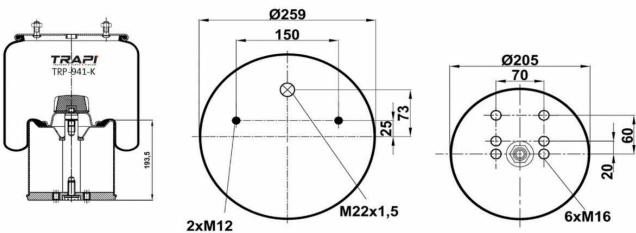

TRP-941-K COMPLETE WITH METAL PISTON

OEM REFERENCES		CROSS REFERENCES	
BPW	BPW30	Cf Gomma	ITC300-36 206356
BPW	05.429.41.53.1	Cf Gomma	ITC300-36 204466
BPW	05.429.42.19.1	Contitech	D11B30
BPW	05.429.41.14.1	Contitech	941MB**CA
BPW	05.429.41.27.1	Firestone	1T17D-8.3
BPW	05.429.40.59.1	Firestone	W01M588619
BPW	05.429.40.36.1	Goodyear	1R11-762
BPW	05.429.40.28.1	Phoenix	1DK21**CA
BPW	05.429.40.10.1