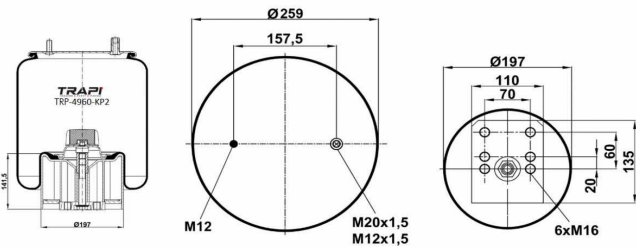

TRP-4960-KP2 COMPLETE WITH PLASTIC PISTON

OEM REFERENCES		CROSS REFERENCES	
BPW	BPW30K	Contitech	4960NP02**CPL
BPW	05.429.41.77.0