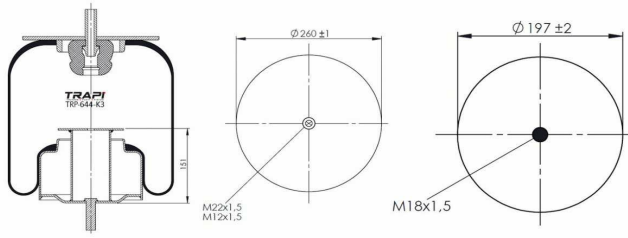

TRP-644-K3 COMPLETE WITH METAL PISTON

OEM REFERENCES		CROSS REFERENCES	
BMC	53RS900083