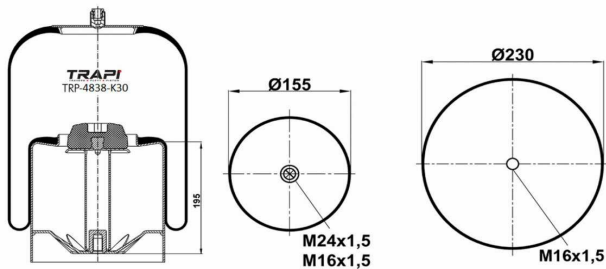

TRP-4838-K30

COMPLETE WITH METAL PISTON

OEM REFERENCES		CROSS REFERENCES	
MERCEDES-BENZ	A9423203521	Contitech	4838 N P23 (Voss232)