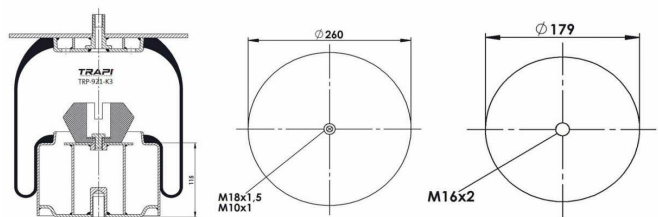

TRP-921-K3 COMPLETE WITH METAL PISTON

OEM REFERENCES		CROSS REFERENCES	
		Vibracoustic	VI E 17-03