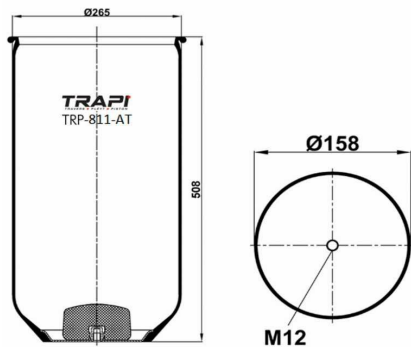

TRP-811-AT COMPLETE WITH METAL PISTON

OEM REFERENCES		CROSS REFERENCES	
		Contitech	811NTB
		Firestone	1T19L-10
		Firestone	W01M580747