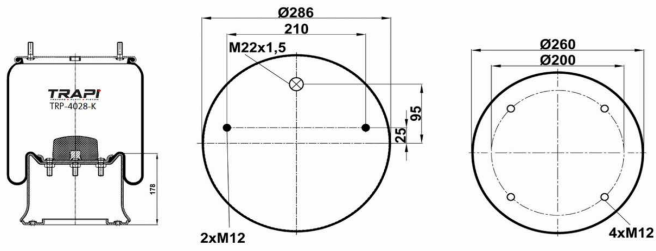

TRP-4028-K COMPLETE WITH METAL PISTON

OEM REFERENCES		CROSS REFERENCES	
SCHMITZ	015 323	Contitech	4028 N P02
WEWELER	US 04028	Firestone	W01 M58 8106
		Firestone	1T19L-12
		Goodyear	1R14-782
		Phoenix	1 D 28 F-1
		Vibracoustic	VID28F-1