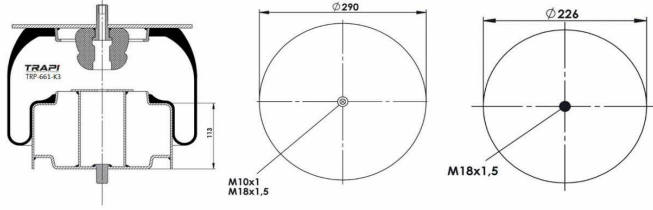

OEM REFERENCES		CROSS REFERENCES	
		Contitech	661 N P02