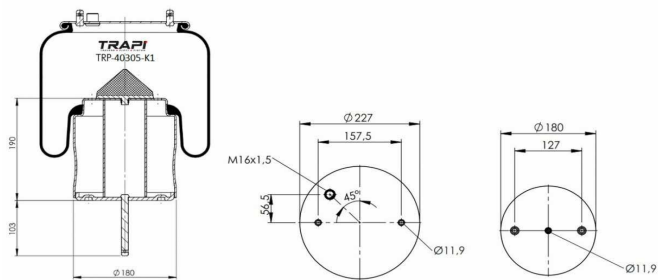

TRP-40305-K1 COMPLETE WITH METAL PISTON

OEM REFERENCES		CROSS REFERENCES	
SCANIA	1726242	Goodyear	566-22-3-546
		Goodyear	1R11-839