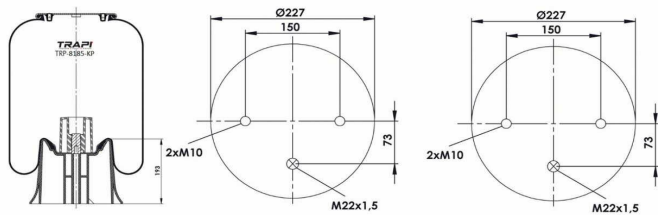

TRP-8185-KP COMPLETE WITH PLASTIC PISTON

OEM REFERENCES		CROSS REFERENCES	
SCHMITZ	750999	Airtech	38185 KPP / 133782
WEWELER	US06285F	Firestone	1T15MPW-9
		Firestone	W01 M58 8185
		Goodyear	1R12-749
		Phoenix	1 DK 20 B-1