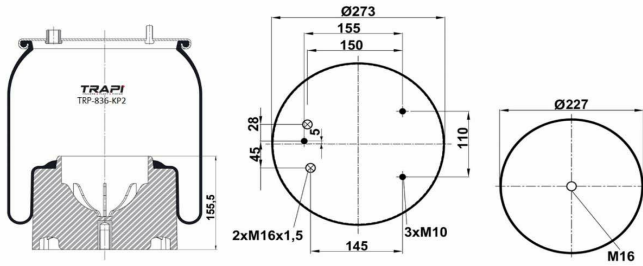

TRP-836-KP2 COMPLETE WITH PLASTIC PISTON

OEM REFERENCES		CROSS REFERENCES	
		Contitech	836M2K1**CPL