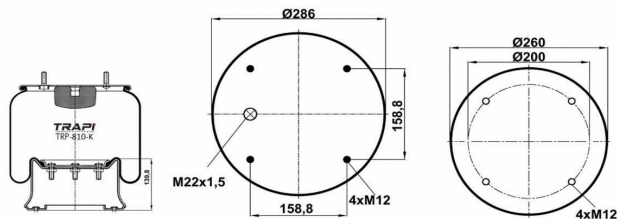

TRP-810-K COMPLETE WITH METAL PISTON

OEM REFERENCES		CROSS REFERENCES	
ACERBI	21215632	Cf Gomma	1T19E-187413-1
BERTOJA	45402002	Contitech	810MB
GRANNING	15635	Dunlop	D13B20
HENDRICKSON	B2065	Dunlop	D13B01
HENDRICKSON	Y506243	Dunlop	PNP311780000
HENDRICKSON	Y506201	Firestone	1T19L-7
HENDRICKSON	785168	Firestone	W01M586345
R.O.R/MERITOR	21208082	Goodyear	1R14-059
RENAULT V.I	5000452939	Goodyear	1R14-716
SAF	2.228.0002.00	Phoenix	1D28A-2
SAF	2.228.2102.00	Taurus	KR621-26
SAF	2.228.2202.00	Vibracoustic	VID28A-2
SAF	2.228.2402.00