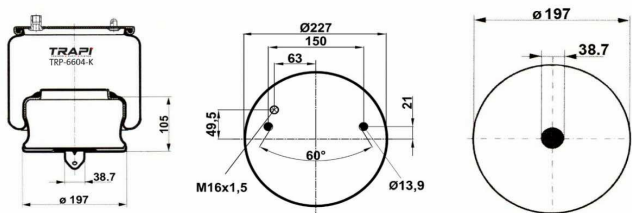

TRP-6604-K COMPLETE WITH METAL PISTON

OEM REFERENCES		CROSS REFERENCES	
VOLVO	70376919	Phoenix	1DF17-1
VOLVO	20573108	Contitech	6604 N P01
VOLVO	70376911	Airtech	36108 K / 135832
VOLVO	70321692	Vibracoustic	V 1 DF 16 E-1
VOLVO	70313718		
VOLVO	70321690		
VOLVO	20573109