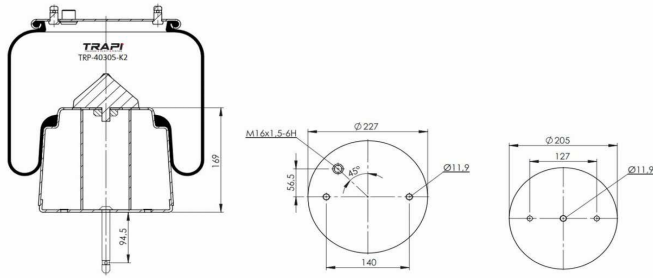

TRP-40305-K2

COMPLETE WITH METAL PISTON

OEM REFERENCES

SCANIA 1726241

CROSS REFERENCES

Airtech 136742 / 331241 K
Goodyear 1R11-840
Phoenix 1 DF 20 A-6