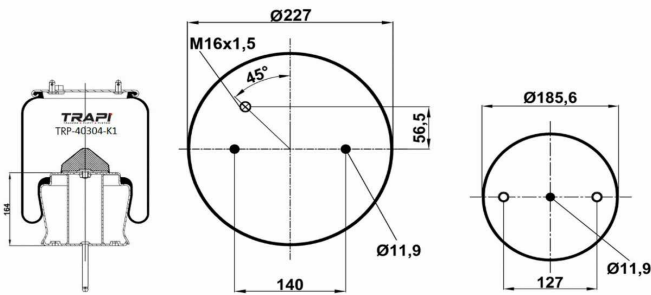

TRP-40304-K1 COMPLETE WITH METAL PISTON

OEM REFERENCES		CROSS REFERENCES	
SCANIA	1726240	Goodyear	1R11-834
		Goodyear	566-22-3-545