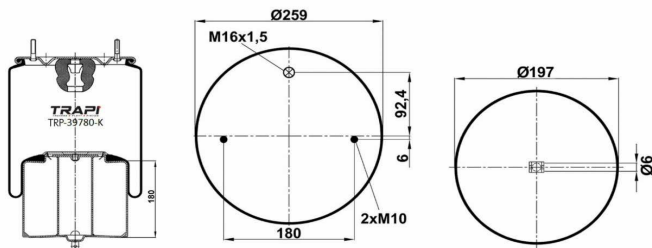

TRP-39780-K COMPLETE WITH METAL PISTON

OEM REFERENCES		CROSS REFERENCES	
VOLVO	1 629 780	Airtech	39780K 132962
VOLVO	20 554 763