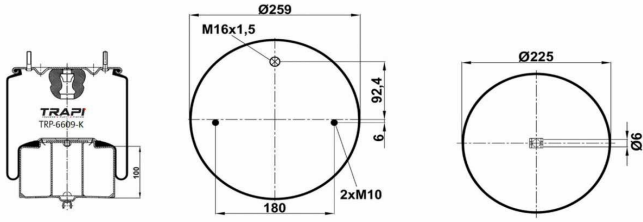

TRP-6609-K COMPLETE WITH METAL PISTON

OEM REFERENCES		CROSS REFERENCES	
VOLVO	1075365	Contitech	6609 N P01
VOLVO	1629782		
VOLVO	20554761		
VOLVO	20452138		
VOLVO	6609 N P01