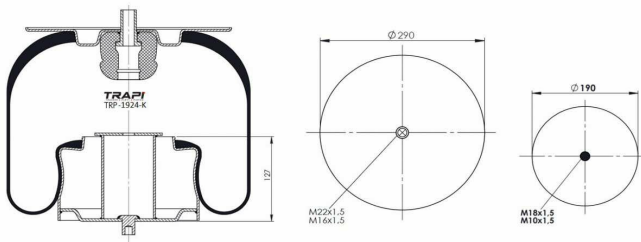

TRP-1885-K COMPLETE WITH METAL PISTON

OEM REFERENCES		CROSS REFERENCES	
MAZ	6430-2934014		

TRP-1889-K COMPLETE WITH METAL PISTON

OEM REFERENCES		CROSS REFERENCES	
		Contitech	1889NP02

TRP-1924-K COMPLETE WITH METAL PISTON