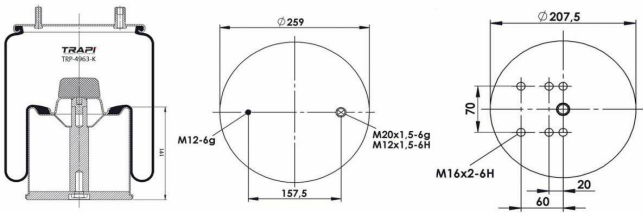

TRP-4963-K COMPLETE WITH METAL PISTON

OEM REFERENCES		CROSS REFERENCES	
BPW	05.429.43.62.0 BPW 30	Contitech	4963 N P01**CA
BPW	05.429.42.54.0 BPW 30