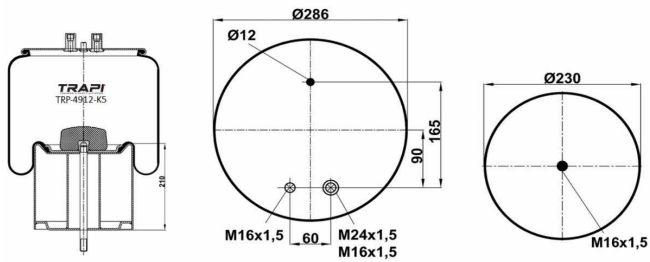

TRP-4912-K5 COMPLETE WITH METAL PISTON

OEM REFERENCES		CROSS REFERENCES	
RENAULT	50 10 239 213	Cf Gomma	1T19E-4 206779
RENAULT V.I	5010294307C	Contitech	4912NP07
		Firestone	1T19L-14
		Firestone	W01M588786
		Goodyear	1R13-711
		Phoenix	1DK28F-4
		Vibracoustic	VIDK28F-4