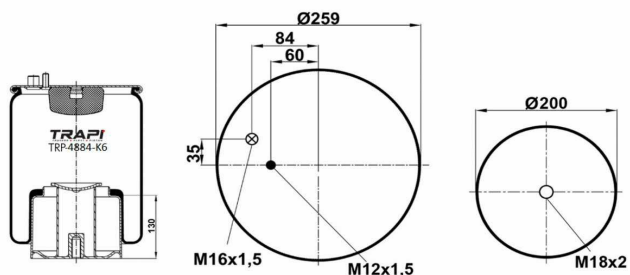

TRP-4884-K6 COMPLETE WITH METAL PISTON

OEM REFERENCES		CROSS REFERENCES	
MAN	81.43600.6035	Contitech	4884N1P06
		Firestone	W01 M58 9879