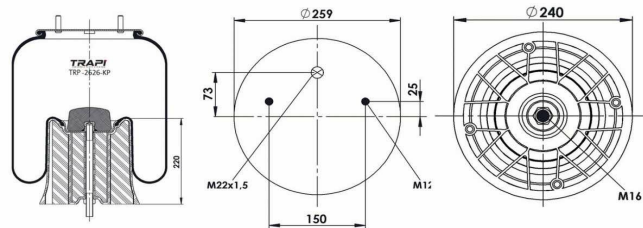

TRP-2626-KP COMPLETE WITH PLASTIC PISTON

OEM REFERENCES		CROSS REFERENCES	
SAF	3.229.0039.00 ; 2626V	Airtech	32626 KPP (130532)