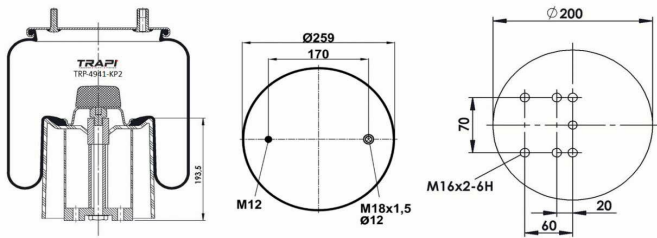

TRP-4941-KP2 COMPLETE WITH PLASTIC PISTON

OEM REFERENCES		CROSS REFERENCES	
		Contitech	4941 N P01**CPL