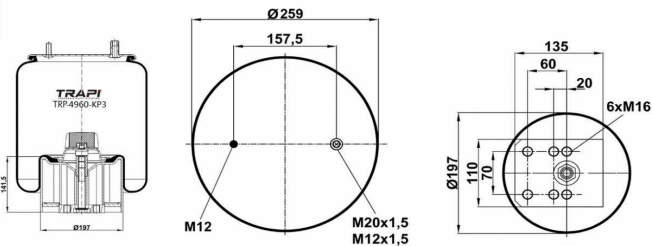

TRP-4960-KP3 COMPLETE WITH PLASTIC PISTON

OEM REFERENCES		CROSS REFERENCES	
BPW	30K	Goodyear	1R11-823
BPW	05.429.43.23.0	Phoenix	1 DK 21 K-3
		Vibracoustic	V1 DK 21 K-3