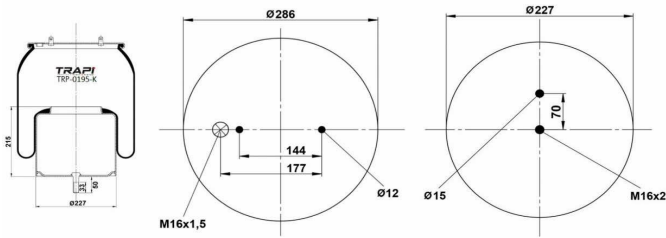

COMPLETE WITH PISTON

TRP-0195-K COMPLETE WITH METAL PISTON

OEM REFERENCES		CROSS REFERENCES	
SCANIA	1510195	Contitech	0195NP01

TRP-0283-K1 COMPLETE WITH METAL PISTON

OEM REFERENCES		CROSS REFERENCES	
SCHMITZ	S017924	Airtech	30283 K / 136542
DISCOS / MERCEDES	A9463281501	Firestone	W01 M58 6223
WEWELER	US04030P	Goodyear	1R14-823
		Phoenix	1D28F-3
		Phoenix	1DK28F-3
		Vibracoustic	V1DK28F-3