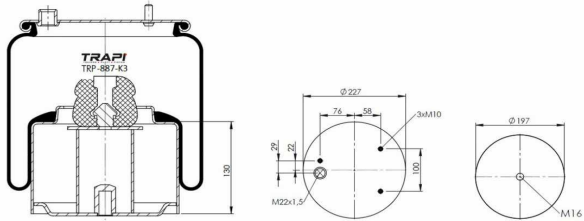

TRP-887-K10

OEM REFERENCES		CROSS REFERENCES	
	887 N P06		
DAF	1 794 428		

TRP-887-K3 COMPLETE WITH METAL PISTON

OEM REFERENCES		CROSS REFERENCES	
VDL BUS	1153935	Contitech	887NP03