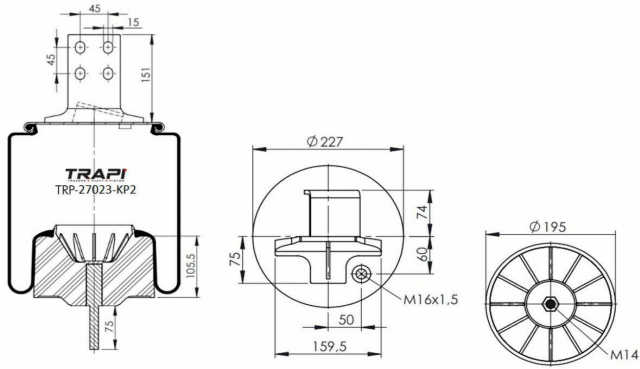

TRP-27023-KP2 COMPLETE WITH PLASTIC PISTON

OEM REFERENCES		CROSS REFERENCES	
IVECO	7501206684	Cf Gomma	206684 ITS 270-23C
IVECO STRALIS	42559767**CPL