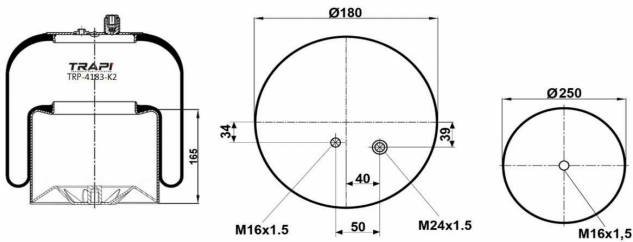

TRP-4183-K2 COMPLETE WITH METAL PISTON

OEM REFERENCES		CROSS REFERENCES	
MERCEDES-BENZ	A9423201421	Contitech	4183 NP02 (Voss230)
		Contitech	4183 NP04 (Voss230)