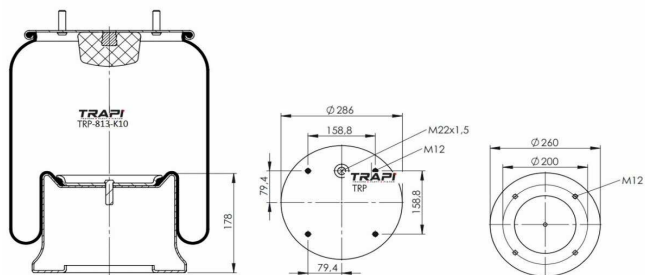

TRP-813-K10 COMPLETE WITH METAL PISTON

OEM REFERENCES		CROSS REFERENCES	
		Airtech	3813-10C / 136422
		Firestone	WOA 095 0320
		Goodyear	8550