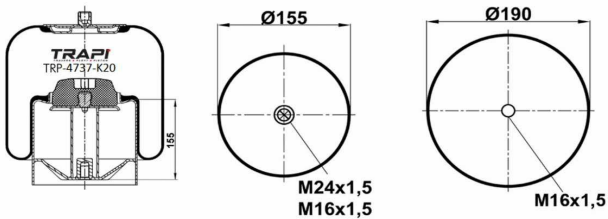

TRP-4737-K20 COMPLETE WITH METAL PISTON

OEM REFERENCES		CROSS REFERENCES	
MERCEDES-BENZ	A9423203921	Contitech	4737 N P22 (Voss232)