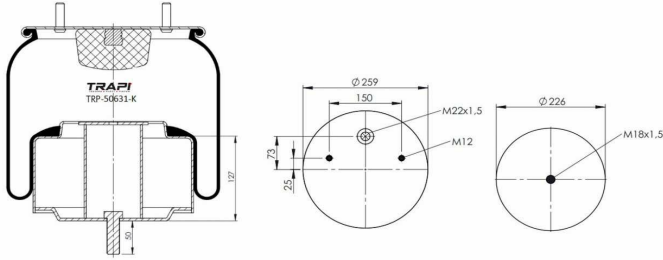

TRP-50631-K COMPLETE WITH METAL PISTON

OEM REFERENCES		CROSS REFERENCES	
SOLARIS	1001 101 047	Phoenix	1 DF 25 A-1
SOLARIS	1001 101 044	Phoenix	1 DF 25 A-7
SOLARIS	1001 101 060	Vibracoustic	VIDF25A-7
SOLARIS	1070 002 000	Vibracoustic	VIDF25A-1