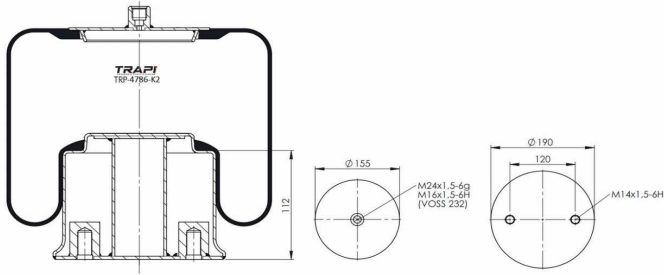

TRP-4786-K2 COMPLETE WITH METAL PISTON

OEM REFERENCES		CROSS REFERENCES	
MERCEDES-BENZ	A 444 320 02 17	Contitech	4786 N P02

TRP-4810-AT COMPLETE WITH METAL PISTON

OEM REFERENCES		CROSS REFERENCES	
MAN	81.43601.0042	Contitech	4810NTB
MAN	81.43601.0047		
MAN	81.43601.6019		
PEGASO	174933		