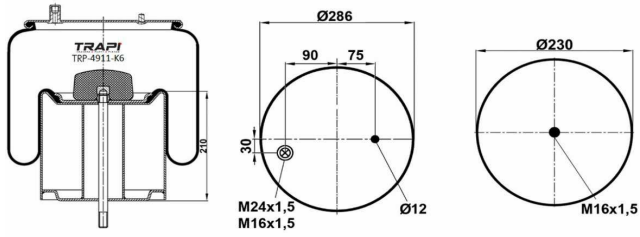

TRP-4911-K6 COMPLETE WITH METAL PISTON

OEM REFERENCES		CROSS REFERENCES	
RENAULT	5.010.600.439	Contitech	4911 N P06
VOLVO	20 726 769