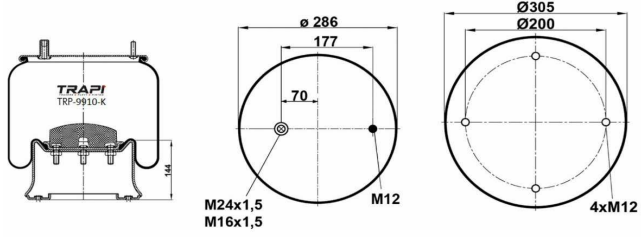

TRP-9910-K

COMPLETE WITH METAL PISTON

OEM REFERENCES		CROSS REFERENCES	
NEWAY	M0057000G	Airtech	39910 K / 133722
RENAULT	5010239338	Firestone	IT19G-12
RENAULT V.I	5.000.815.749	Firestone	W01 M58 9910