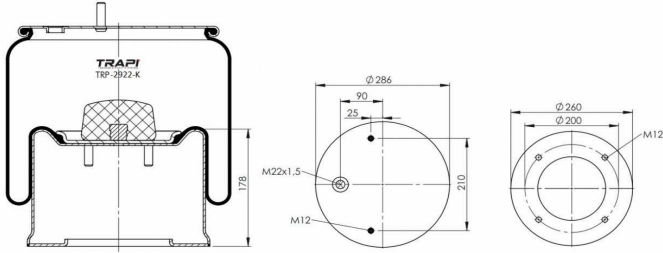

TRP-2922-K COMPLETE WITH METAL PISTON

OEM REFERENCES		CROSS REFERENCES	
SAF	3.229.0036.00	Airtech	32922 C / 130432
		Phoenix	1D28E-1
		Vibracoustic	VID28A-16