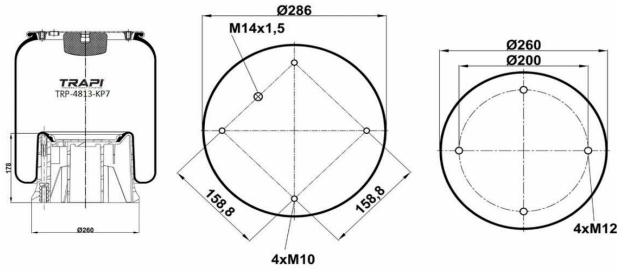

TRP-4813-KP7 COMPLETE WITH PLASTIC PISTON

OEM REFERENCES		CROSS REFERENCES	
SAF	3.229.0005.00	Cf Gomma	1T19E-2BR 97764**CPL
SCANIA	1865755	Contitech	4813NP07**CPL
SCANIA/SCANIA BUSSAR	325748	Dunlop	D13B22**CPL
SCANIA/SCANIA BUSSAR	298568	Dunlop	D13B10**CPL
SCANIA/SCANIA BUSSAR	255295	Firestone	W01M587358**CPL
SCANIA/SCANIA BUSSAR	1314906	Firestone	1T19L-11
SCANIA/SCANIA BUSSAR	255293	Goodyear	1R14-727**CPL
SCANIA/SCANIA BUSSAR	1107674	Phoenix	1D28B-9**CPL
		Taurus	KR622-01**CPL