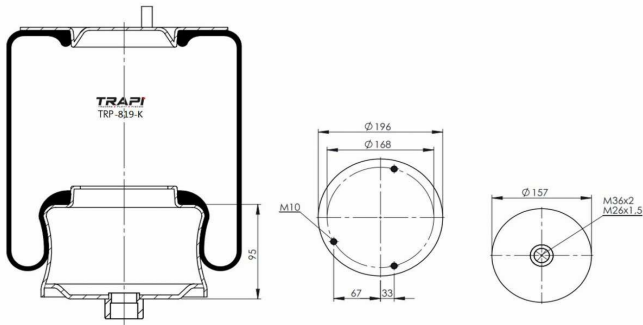

TRP-819-K COMPLETE WITH METAL PISTON

OEM REFERENCES		CROSS REFERENCES	
MERCEDES	A 667 328 00 01	Contitech	819 N P01

TRP-819-K1

OEM REFERENCES		CROSS REFERENCES	
	1S215-22		
	819MB		
MERCEDES	A 667 328 01 01		
TEMSA	TM260133Y