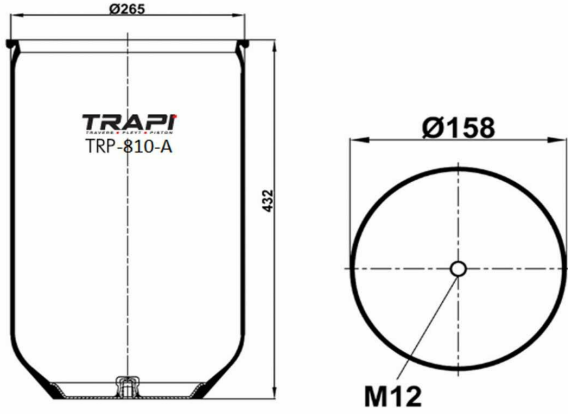

TRP-810-A AIR SPRING WITH METAL PISTON

OEM REFERENCES		CROSS REFERENCES	
MAN	81.43601.0047	Cf Gomma	1T19E-1S
		Contitech	810NT
		Firestone	1T19L-7
		Firestone	W01M580491
		Goodyear	1R14-714
		Taurus	UR621-04