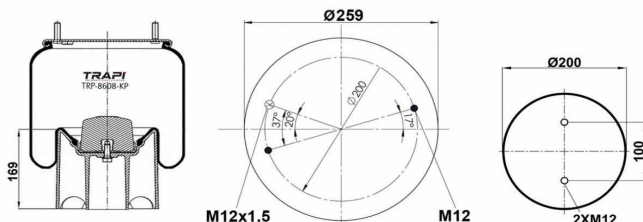

TRP-836-KP2 COMPLETE WITH PLASTIC PISTON

OEM REFERENCES		CROSS REFERENCES	
		Contitech	836M2K1**CPL

TRP-8608-K COMPLETE WITH METAL PISTON

OEM REFERENCES		CROSS REFERENCES	
		Airtech	38608 KPP**CA

TRP-8608-KP COMPLETE WITH PLASTIC PISTON