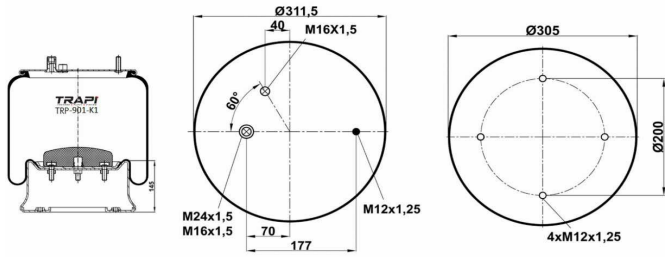

TRP-901-K1 COMPLETE WITH METAL PISTON

OEM REFERENCES		CROSS REFERENCES	
RENAULT V.I	5.010.130.683	Contitech	901MB
RENAULT V.I	5.010.052.722		
RENAULT V.I	5.010.151.698