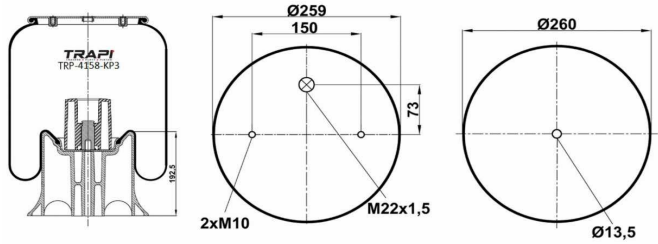

TRP-4158-KP3 COMPLETE WITH PLASTIC PISTON

OEM REFERENCES		CROSS REFERENCES	
SCHMITZ	014892	Contitech	4158NP03
SCHMITZ-ANHANGER	750999	Dunlop	D12B22
WEWELER	US06285	Phoenix	IDK20B-1