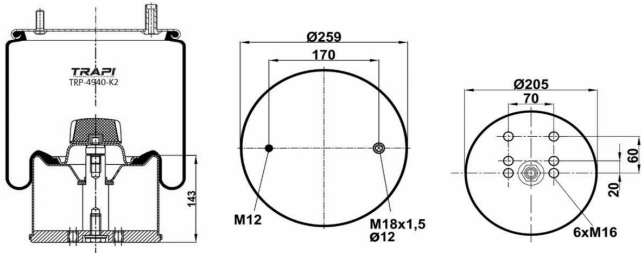

TRP-4940-K2 COMPLETE WITH METAL PISTON

OEM REFERENCES		CROSS REFERENCES	
		Contitech	4940 N P02**CA

TRP-4940-KP2 COMPLETE WITH PLASTIC PISTON

OEM REFERENCES		CROSS REFERENCES	
BPW	BPW30K	Contitech	4940NP02**CPL
BPW	05.429.41.56.0		