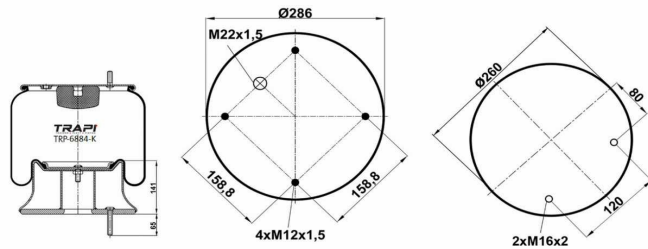

TRP-6884-K COMPLETE WITH METAL PISTON

OEM REFERENCES		CROSS REFERENCES	
BERTOJA	46311001	Airtech	36884 K / 133822
		Cf Gomma	1T19E-1 96884
		Firestone	1T19L-7
		Firestone	W01 M58 8772
		Phoenix	1DK28A-7