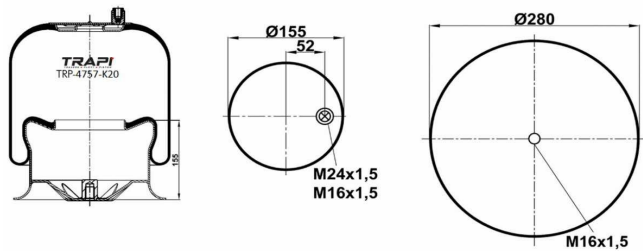

TRP-4757-K20 COMPLETE WITH METAL PISTON

OEM REFERENCES		CROSS REFERENCES	
		Contitech	4757 N P22 (Voss232)