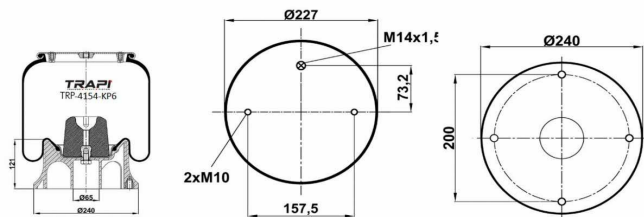

TRP-4154-KP6 COMPLETE WITH PLASTIC PISTON

OEM REFERENCES		CROSS REFERENCES	
SCANIA	1320151	Firestone	1T15M-4
		Firestone	W01M587283