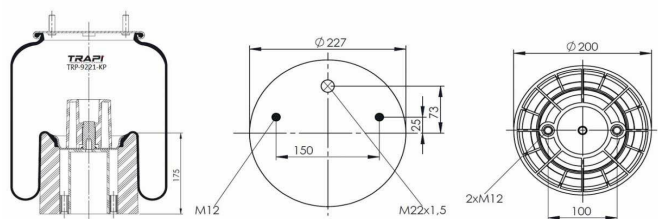

TRP-9221-KP COMPLETE WITH PLASTIC PISTON

OEM REFERENCES		CROSS REFERENCES	
ISUZU	3870009221	Firestone	W01-M58-6287
WEWELER	USO6287F