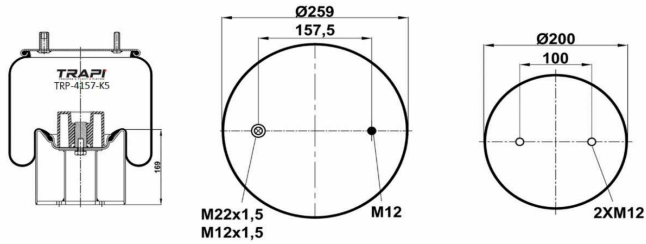

TRP-4157-K5 COMPLETE WITH METAL PISTON

OEM REFERENCES		CROSS REFERENCES	
		Contitech	4157NP05**CA