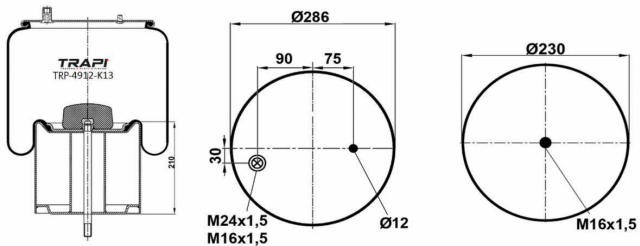

TRP-4912-K13 COMPLETE WITH METAL PISTON

OEM REFERENCES		CROSS REFERENCES	
RENAULT	5.010.600.328	Contitech	4912NP13
VOLVO	20726768