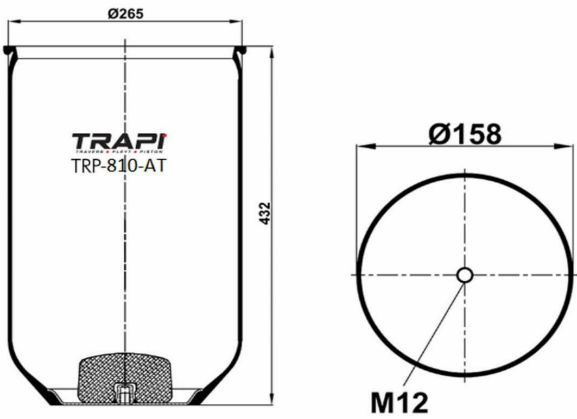

TRP-810-AT COMPLETE WITH METAL PISTON

OEM REFERENCES		CROSS REFERENCES	
MAN	81.43601.6019	Cf Gomma	1T19E-1 93702
PEGASO	174933	Contitech	810NTB
		Firestone	1T19L-7
		Goodyear	1R14-713
		Firestone	W01M580749
		Phoenix	1DK28A-4
		Taurus	UR621-03