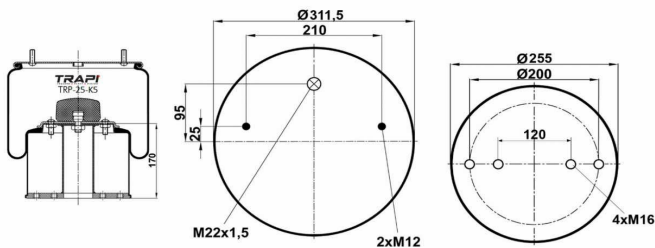

TRP-725-K5 COMPLETE WITH METAL PISTON

OEM REFERENCES		CROSS REFERENCES