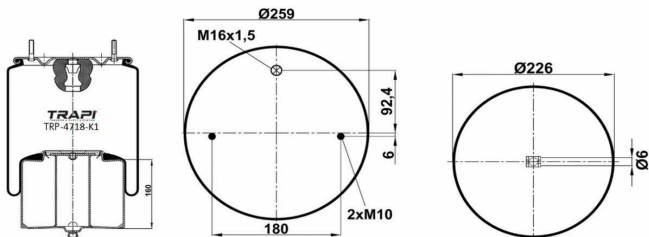

TRP-4713-K2

COMPLETE WITH METAL PISTON

OEM REFERENCES		CROSS REFERENCES	
VOLVO	1076594	Cf Gomma	ITS300-28
VOLVO	20554755	Contitech	4713NP02
		Firestone	W01 M58 9706
		Goodyear	1R12-762

TRP-4718-K1

COMPLETE WITH METAL PISTON