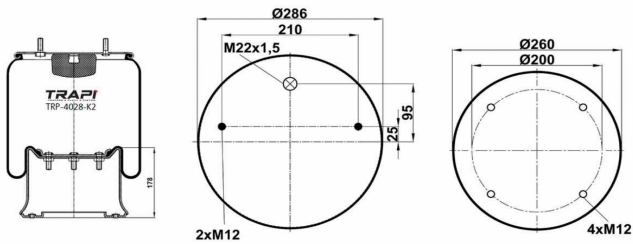

TRP-4028-K2 COMPLETE WITH METAL PISTON

OEM REFERENCES		CROSS REFERENCES	
		Airtech	34028K 130342