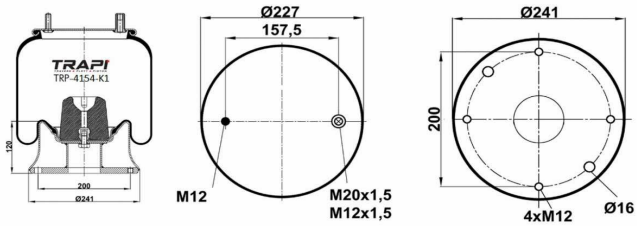

TRP-4154-K1

OEM REFERENCES

CROSS REFERENCES

34154-01K / 132022

1T15M-4