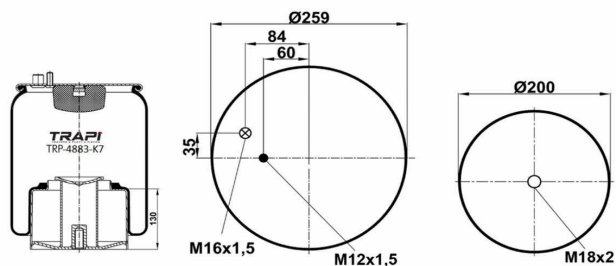

TRP-4883-K7 COMPLETE WITH METAL PISTON

OEM REFERENCES		CROSS REFERENCES	
MAN	81.43600.6037	Airtech	34883 K
MAN	81.43600.6038	Contitech	4883N1P06
		Contitech	4883 N1 P07