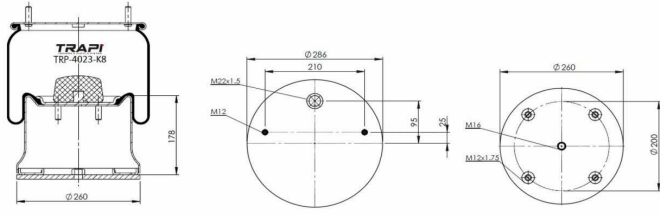

TRP-4023-K8 COMPLETE WITH METAL PISTON

OEM REFERENCES		CROSS REFERENCES	
SAF	3228103100	Airtech	34023-08 C
SAF HOLLAND	3.228.1031.00 2923 V P03 Intra	Cf Gomma	1T19E-2
		Contitech	4023 N P08