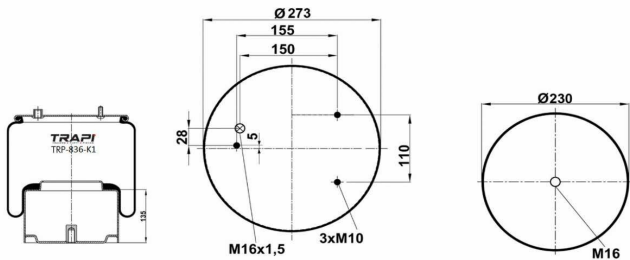

TRP-836-K1 COMPLETE WITH METAL PISTON

OEM REFERENCES		CROSS REFERENCES	
DAF	0388165	Contitech	836MK1
		Contitech	1T17AR-4.5
		Dunlop	D13B32
		Firestone	W01 M58 8722
		Goodyear	1R12-712
		Phoenix	1 DF 25-11
		Taurus	KR721-06
		Vibracoustic	V1DF25-11