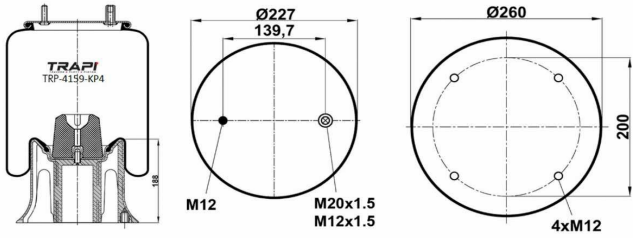

TRP-4159-KP4 COMPLETE WITH PLASTIC PISTON

OEM REFERENCES		CROSS REFERENCES	
NEWAY	M00557007	Firestone	W01M589222
		Firestone	1T15M-9