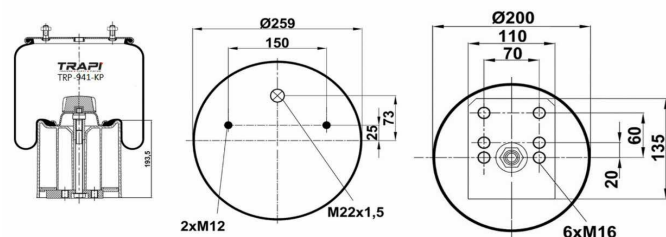

TRP-941-KP COMPLETE WITH PLASTIC PISTON

OEM REFERENCES		CROSS REFERENCES	
BPW	05.429.43.20.0	Cf Gomma	ITC300-36
BPW	BPW30	Contitech	941MB**CPL
SCANIA	2338887	Dunlop	D11B30**CPL
SCHMITZ	017 109	Firestone	W01 M58 8668 (Opposite Position)
		Firestone	1T17D-8.3
		Firestone	W01-M58-8618
		Goodyear	1R14-781
		Phoenix	1 DK 2I-2
		Vibracoustic	VIDK21Y1