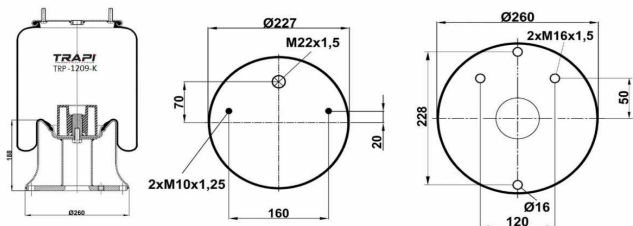

TRP-1209-K

COMPLETE WITH METAL PISTON

OEM REFERENCES

CROSS REFERENCES

CARDI	58050900	Airtech	391209K 131662
OMAR	11808	Cf Gomma	1T323-40 96871
ROLFO	112322	Dunlop	D12B09
ZORZI	1006551	Dunlop	D12B07
		Firestone	1T15M-9
		Firestone	W01M586289
		Goodyear	1R12-703
		Phoenix	1D23E-3