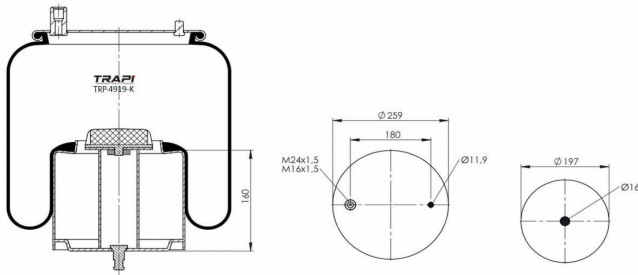

TRP-4919-K COMPLETE WITH METAL PISTON

OEM REFERENCES		CROSS REFERENCES	
RENAULT	5.010.557.622	Airtech	34919 C
VOLVO	20 735 220	Contitech	4919 N P01