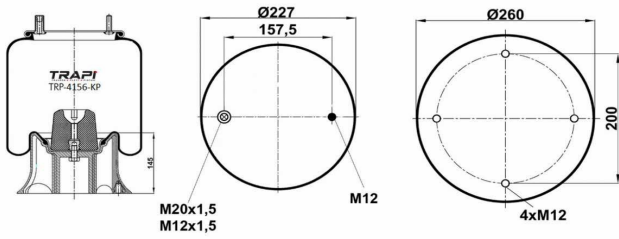

TRP-4156-KP COMPLETE WITH PLASTIC PISTON

OEM REFERENCES		CROSS REFERENCES	
HENDRICKSON	HA100001	Contitech	4156NP15
FRUEHAUF	M001472		
R.O.R/MERITOR	21215761		
SMB	UJB 0207		
WEWELER	US35864