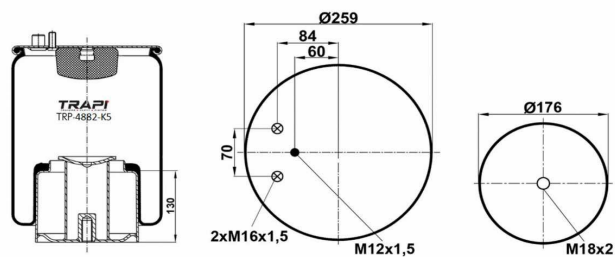

TRP-4882-K5 COMPLETE WITH METAL PISTON

OEM REFERENCES		CROSS REFERENCES	
MAN	81.43600.6036	Contitech	4882N1P05
		Firestone	W01 M58 9880