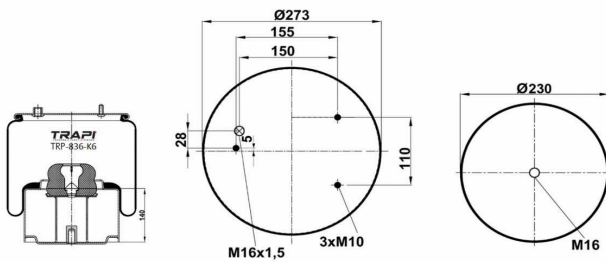

TRP-836-K6 COMPLETE WITH METAL PISTON

OEM REFERENCES		CROSS REFERENCES	
DAF	0526651	Contitech	836MBK6
		Firestone	W01M588701
		Firestone	1T17AR-4.5
		Goodyear	1R12-768
		Phoenix	1DF25-15
		Taurus	KR721-05