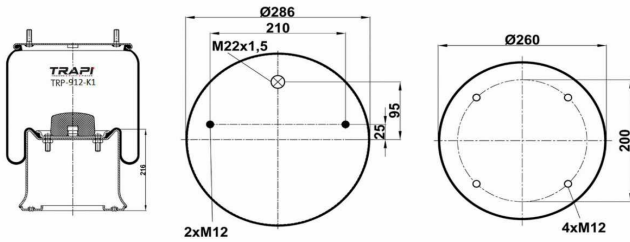

TRP-912-K1 COMPLETE WITH METAL PISTON

OEM REFERENCES		CROSS REFERENCES	
SAF	3.229.0030.00	Contitech	912NP01
SAF	3228103000	Firestone	W01M588502
		Firestone	1T19L-14