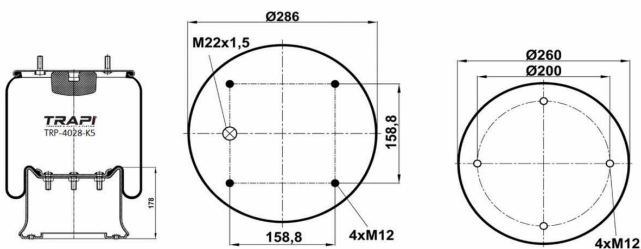

TRP-4028-K5 COMPLETE WITH METAL PISTON

OEM REFERENCES		CROSS REFERENCES	
BATTAGLINO	91101895	Contitech	4028 N P05
R.O.R/MERITOR	2122 2239	Firestone	1T19L-11
		Firestone	W01 M58 7370
		Goodyear	1R14-721
		Phoenix	1 D 28 B-12