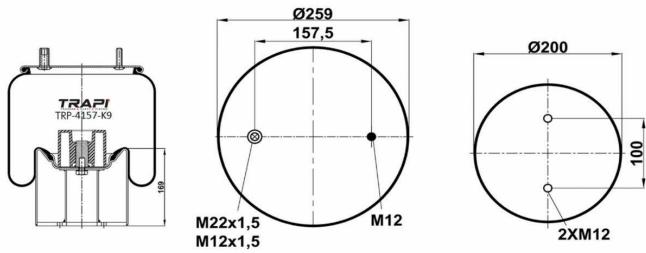

TRP-4157-K9

COMPLETE WITH METAL PISTON

OEM REFERENCES		CROSS REFERENCES	
		Contitech	4157 N P09*CA