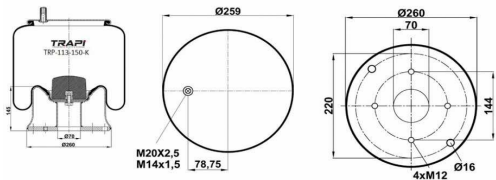

TRP-113-150-K

COMPLETE WITH METAL PISTON

OEM REFERENCES

CROSS REFERENCES

DISCOS / MERCEDES	A9463280401	Airtech	30081 K / 132082
HENDRICKSON	HS251087	Firestone	1T17B-11
SAMRO	2500915	Firestone	W01M588747
		Goodyear	1R13-150