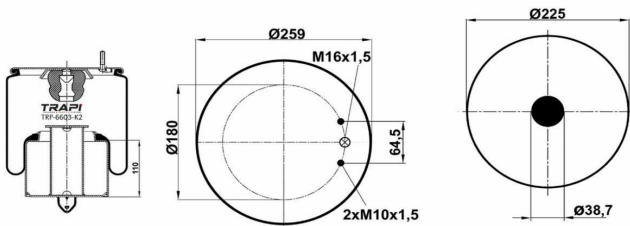

TRP-6603-K2 COMPLETE WITH METAL PISTON

OEM REFERENCES		CROSS REFERENCES	
VOLVO	20 573 311	Airtech	36311 K
		Contitech	6603 N P02
		Vibracoustic	VIDF16E-1