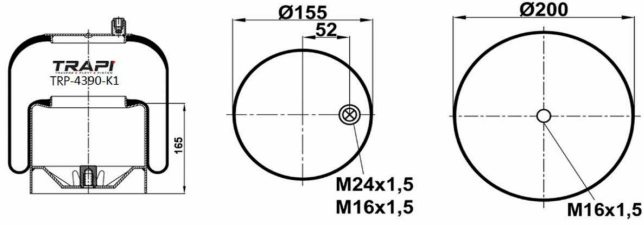

TRP-4390-K1 COMPLETE WITH METAL PISTON

OEM REFERENCES		CROSS REFERENCES	
MERCEDES-BENZ	A9423200121	Contitech	4390 NP01 (Voss230)
		Goodyear	9505