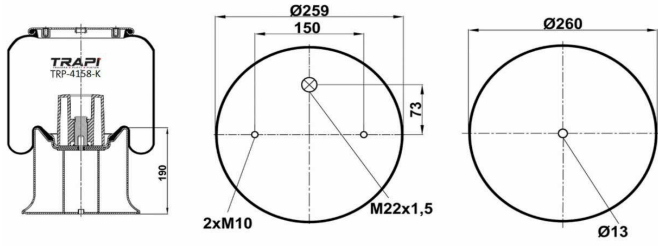

TRP-4158-K COMPLETE WITH METAL PISTON

OEM REFERENCES		CROSS REFERENCES	
		Contitech	4158NP03**CA