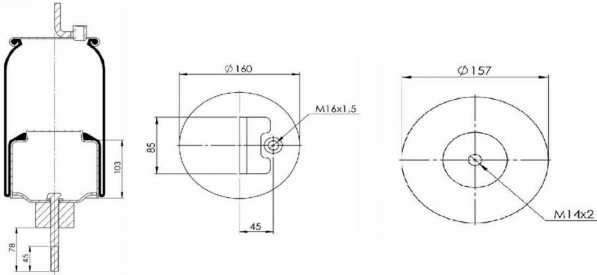

TRP-7194-K AIR SPRING COMPLETE WITH METAL PISTON

OEM REFERENCES		CROSS REFERENCES	
IVECO	41272478	Cf Gomma	CF GOMMA ITS 230-25C/207194

TRP-724-K COMPLETE WITH METAL PISTON

OEM REFERENCES		CROSS REFERENCES	
GIGANT	166225	Contitech	724NP02
GIGANT	00166292		