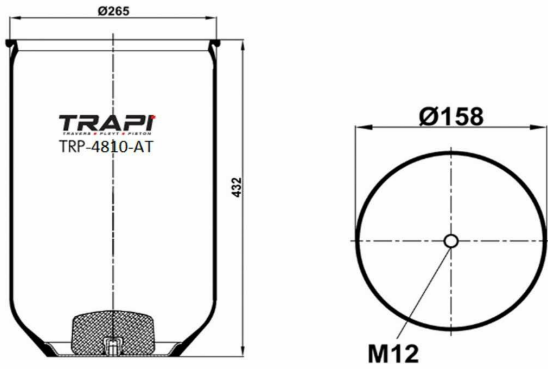

TRP-4786-K2 COMPLETE WITH METAL PISTON

OEM REFERENCES		CROSS REFERENCES	
MERCEDES-BENZ	A 444 320 02 17	Contitech	4786 N P02

TRP-4810-AT COMPLETE WITH METAL PISTON

OEM REFERENCES		CROSS REFERENCES	
MAN	81.43601.0042	Contitech	4810NTB
MAN	81.43601.0047		
MAN	81.43601.6019		
PEGASO	174933		