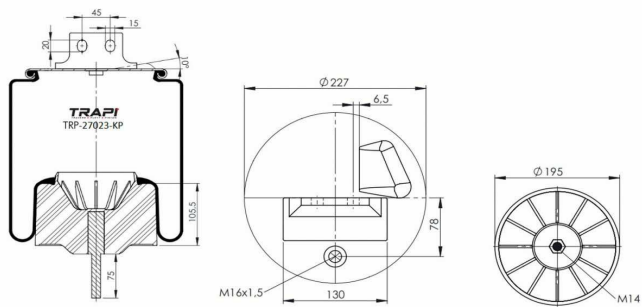

TRP-27023-KP COMPLETE WITH PLASTIC PISTON

OEM REFERENCES		CROSS REFERENCES	
IVECO STRALIS	42559765**CPL	Cf Gomma	207172 ITS 270-23C