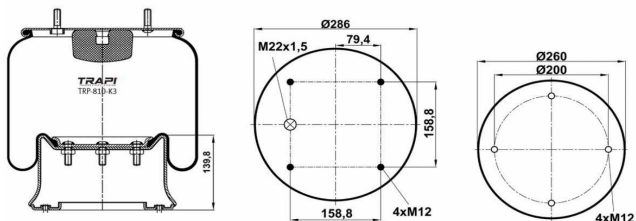

TRP-810-K3

COMPLETE WITH METAL PISTON

OEM REFERENCES		CROSS REFERENCES	
DAF	1384273	Airtech	391320K 131242
BPW	0.41.04.005.0