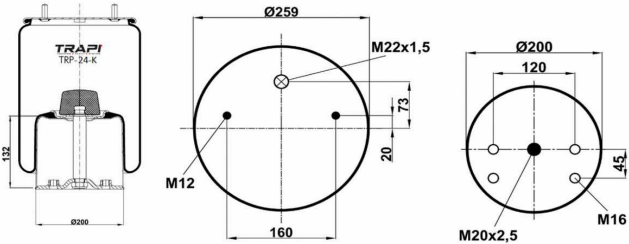

TRP-7194-K AIR SPRING COMPLETE WITH METAL PISTON

OEM REFERENCES		CROSS REFERENCES	
IVECO	41272478	Cf Gomma	CF GOMMA ITS 230-25C/207194

TRP-724-K COMPLETE WITH METAL PISTON

OEM REFERENCES		CROSS REFERENCES	
GIGANT	166225	Contitech	724NP02
GIGANT	00166292		