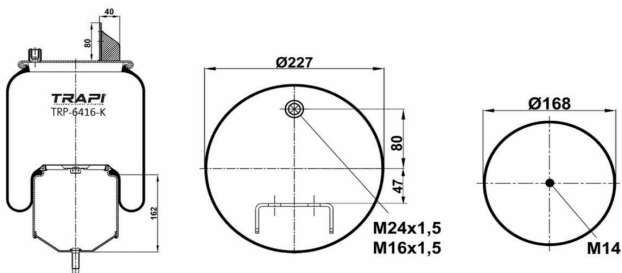

TRP-6416-K

COMPLETE WITH METAL PISTON

OEM REFERENCES		CROSS REFERENCES	
VOLVO	31171693	Airtech	36416 K / 132902
VOLVO	20374510	Contitech	6608 N P01
VOLVO	20456152	Firestone	W01M588474
VOLVO	20531985	Goodyear	1R10-704
VOLVO	20582215	Phoenix	1 DF 17 B-1
VOLVO	1076416	Vibracoustic	V1DF16D-1