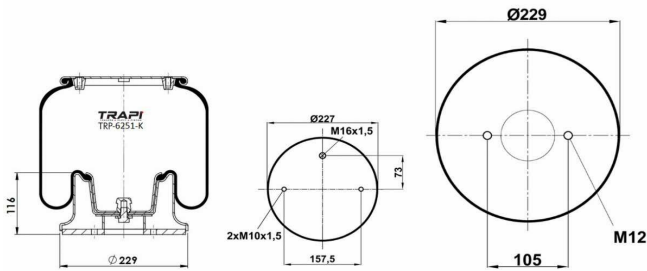

TRP-6251-K

COMPLETE WITH METAL PISTON

OEM REFERENCES		CROSS REFERENCES	
GRANNING	15619	Airtech	36251K 134762
SCANIA	1865759	Firestone	W01M586251
SCANIA/SCANIA BUSSAR	1314903	Firestone	1T15AA-3
SCANIA/SCANIA BUSSAR	1402423