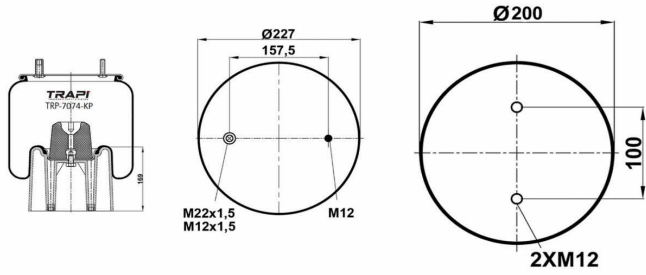

TRP-7074-KP COMPLETE WITH PLASTIC PISTON

OEM REFERENCES		CROSS REFERENCES	
WEWELER	US07074	Cf Gomma	ITC300-38
		Firestone	1T15MPV-7
		Firestone	W01M587074
		Goodyear	1R11-106
		Phoenix	1DK21A-31
		Taurus	KR913-57