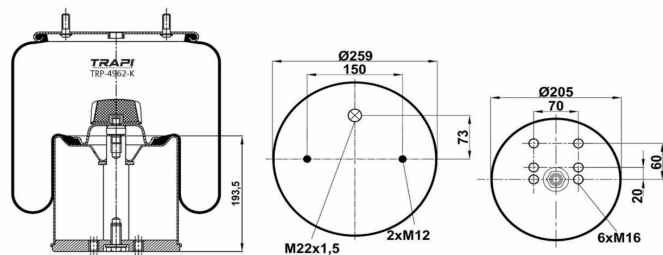

TRP-4962-K COMPLETE WITH METAL PISTON

OEM REFERENCES		CROSS REFERENCES	
BPW	05.429.42.03.0	Contitech	4962NP02**CA