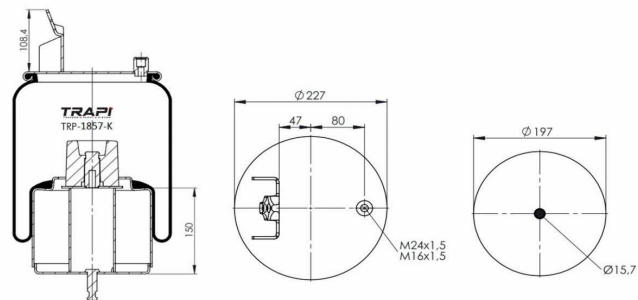

TRP-1857-K COMPLETE WITH METAL PISTON

OEM REFERENCES		CROSS REFERENCES	
VOLVO	20843252	Goodyear	1R11-857
VOLVO	21321521		
VOLVO	20909150		
VOLVO	21977973