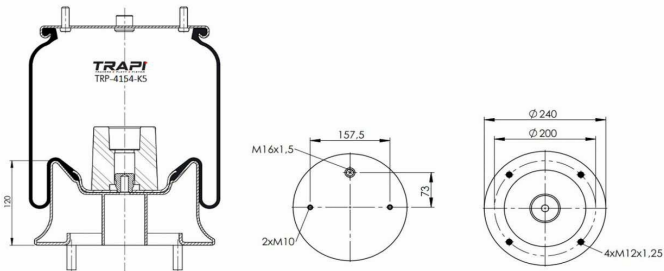

TRP-4154-K5

COMPLETE WITH METAL PISTON

OEM REFERENCES

CROSS REFERENCES

RENAULT 5.010.488.071

Contitech 4154 N P05**CA

RENAULT 5.010.239.252

Firestone W01 M58 8172**CA

Phoenix 1 DK 23 F-1