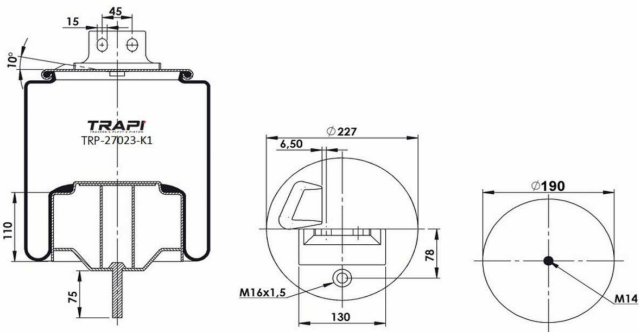

TRP-27023-K1 COMPLETE WITH METAL PISTON

OEM REFERENCES		CROSS REFERENCES	
IVECO STRALIS	41270463	Cf Gomma	206687 ITS 270-23C