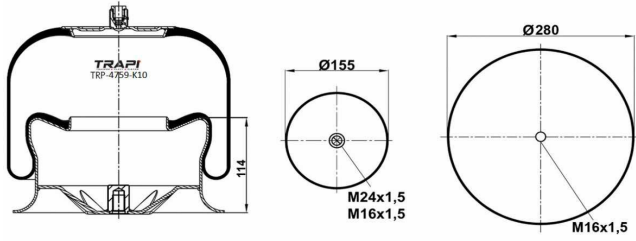

TRP-4759-K

COMPLETE WITH METAL PISTON

OEM REFERENCES		CROSS REFERENCES	
BPW	A9423200217	Contitech	4759 N P01 (Voss232)

TRP-4759-K10

COMPLETE WITH METAL PISTON

OEM REFERENCES		CROSS REFERENCES	
MERCEDES-BENZ	A9423204421	Contitech	4759 N P21 (Voss232)