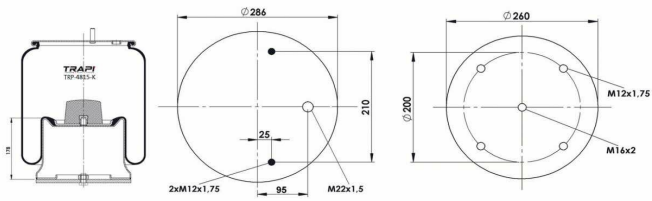

TRP-4815-K COMPLETE WITH METAL PISTON

OEM REFERENCES		CROSS REFERENCES	
SAF	2923VK 3.229.0028.00 Intra	Goodyear	1R14-815
SAF	2924V 3.229.0041.00