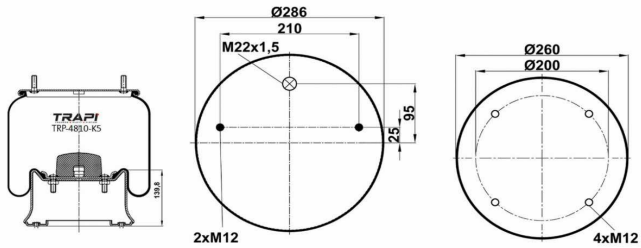

TRP-4810-K5 COMPLETE WITH METAL PISTON

OEM REFERENCES		CROSS REFERENCES	
SAF	3.229.2227.00	Airtech	32918 K / 133422
SAF	3.229.2127.00	Cf Gomma	1T19E-1 205456
SAF	3.229.0027.00	Contitech	4810NP05
SAF	3228002700	Dunlop	D13B25
		Firestone	W01M586338
		Firestone	1T19L-7
		Taurus	KR621-18
		Phoenix	1 D 28 A-10
		Goodyear	1R14-730
		Vibracoustic	VID28A-10