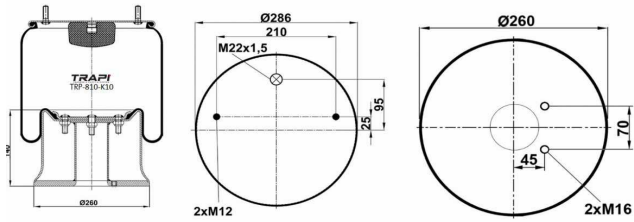

TRP-810-K10

COMPLETE WITH METAL PISTON

OEM REFERENCES

CROSS REFERENCES

TRP-810-K14

COMPLETE WITH METAL PISTON