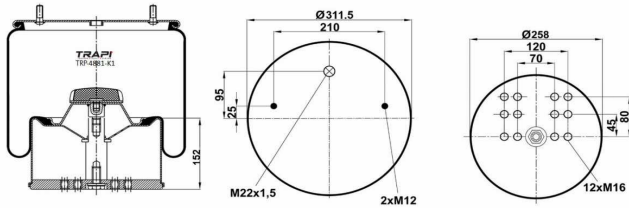

TRP-4881-KP1 COMPLETE WITH PLASTIC PISTON

OEM REFERENCES		CROSS REFERENCES	
BPW	05.429.43.41.0	Contitech	4881 N P30
BPW	BPW36K	Contitech	4881NP02**CPL
BPW	05.801.21.29.0	Dunlop	D14B44**CPL
		Firestone	W01 M58 8666 (Opposite Position)
		Firestone	W01M588602**CPL
		Firestone	1T66D-7.0
		Goodyear	1R14-757**CPL