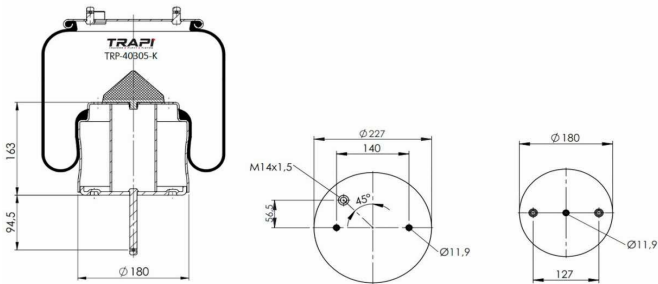

TRP-40305-K COMPLETE WITH METAL PISTON

OEM REFERENCES		CROSS REFERENCES	
SCANIA	1440305	Airtech	330305K 134702
SCANIA	492680	Firestone	1T15LR-4
SCANIA	1440859	Firestone	W01-095-0481
		Goodyear	1R11-830
		Goodyear	566-22-3-545