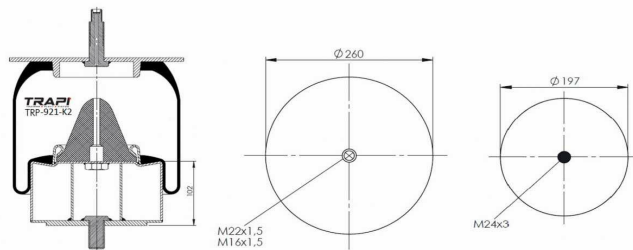

TRP-921-K2 COMPLETE WITH METAL PISTON

OEM REFERENCES		CROSS REFERENCES	
BMC	53RS900131