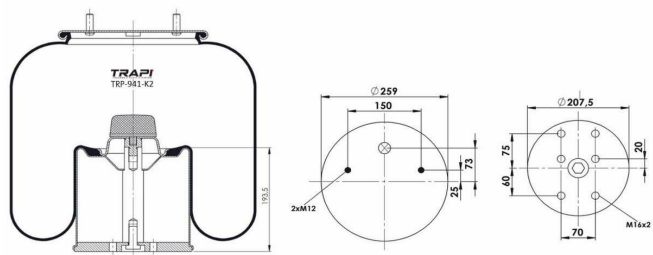

TRP-941-K2 COMPLETE WITH METAL PISTON

OEM REFERENCES		CROSS REFERENCES	
BPW	30 05.429.40.52.1	Goodyear	1R11-702
BPW	30 05.429.40.64.1		
BPW	30 05.429.41.24.1