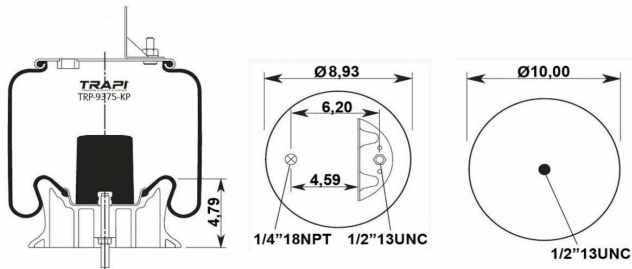

TRP-9375-KP COMPLETE WITH PLASTIC PISTON

OEM REFERENCES		CROSS REFERENCES	
HENDRICKSON	50899-1	Contitech	910-18.5P451
HENDRICKSON	50899-2	Firestone	W013589375
TRIANGLE	8451	Goodyear	1S12-031
MACK	57QL414M	Goodyear	1R12-404