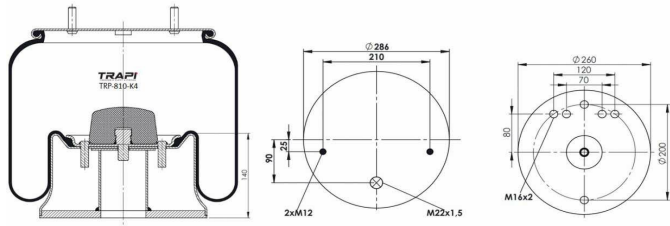

TRP-810-K4 COMPLETE WITH METAL PISTON

OEM REFERENCES		CROSS REFERENCES	
		Airtech	3810-01 K