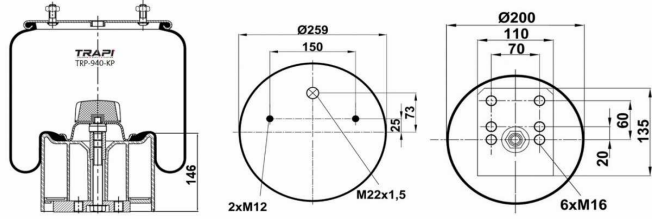

TRP-940-KP COMPLETE WITH PLASTIC PISTON

OEM REFERENCES		CROSS REFERENCES	
BPW	05.429.43.21.0	Contitech	940MB**CPL
BPW	BPW30K	Dunlop	D11B36
BPW	0542943650	Firestone	W01M588609**CPL
GRANNING	15916	Firestone	W01 M58 8585 (Opposite Position)
		Firestone	1T17D-4.3
		Goodyear	1R11-752
		Phoenix	1DK21K**CPL