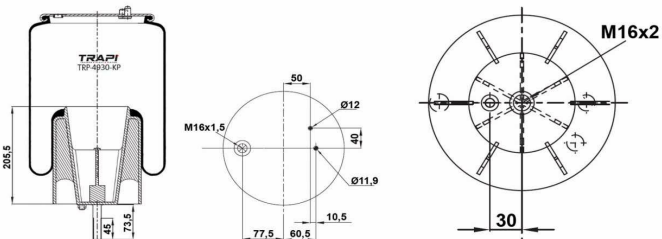

TRP-4925-K

COMPLETE WITH METAL PISTON

OEM REFERENCES

CROSS REFERENCES

Airtech 34925 K / 132002

TRP-4930-KP

COMPLETE WITH PLASTIC PISTON

OEM REFERENCES