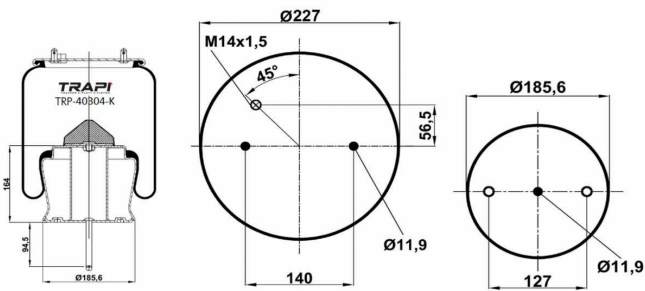

TRP-40304-K COMPLETE WITH METAL PISTON

OEM REFERENCES		CROSS REFERENCES	
SCANIA	1440304	Airtech	330304K 134582
SCANIA	470922	Goodyear	566-22-3-545
		Goodyear	1R11-829
		Phoenix	1DF20A-3