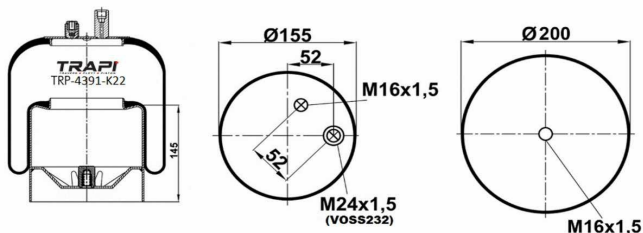

TRP-4391-K22 COMPLETE WITH METAL PISTON

OEM REFERENCES		CROSS REFERENCES	
MERCEDES	A 942 320 54 21	Contitech	4391 N P22

TRP-4420-K

COMPLETE WITH METAL PISTON

OEM REFERENCES

VOLVO 1076075
VOLVO 1076076
VOLVO 20554756