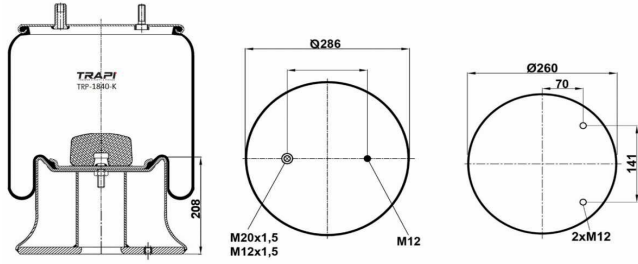

TRP-1840-K COMPLETE WITH METAL PISTON

OEM REFERENCES		CROSS REFERENCES	
		Airtech	30073K 133942
		Cf Gomma	1T19E-3 97393
		Firestone	W01M588762
		Firestone	1T19L-14