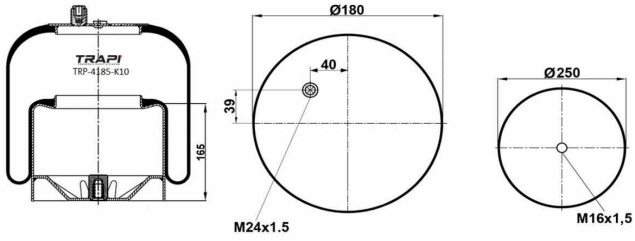

TRP-4185-K10 COMPLETE WITH METAL PISTON

OEM REFERENCES		CROSS REFERENCES	
MERCEDES-BENZ	A9423203021	Contitech	4185 N P21 (Voss232)