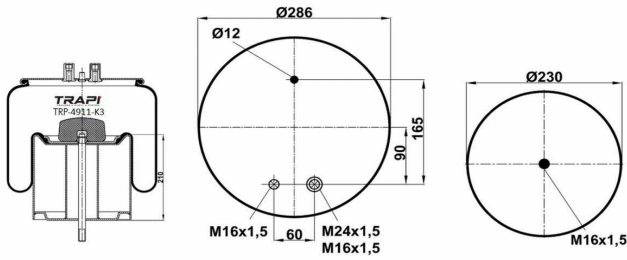

TRP-4911-K3 COMPLETE WITH METAL PISTON

OEM REFERENCES		CROSS REFERENCES	
RENAULT V.I	5010294308C	Contitech	4911NP03