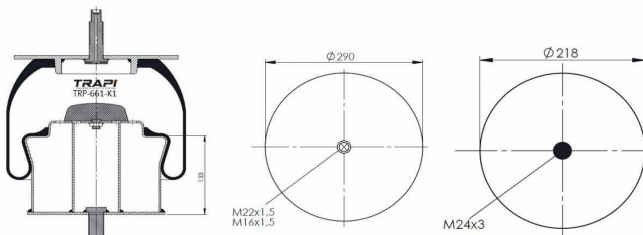

TRP-661-K1 COMPLETE WITH METAL PISTON

OEM REFERENCES		CROSS REFERENCES	
BMC	53RS900142