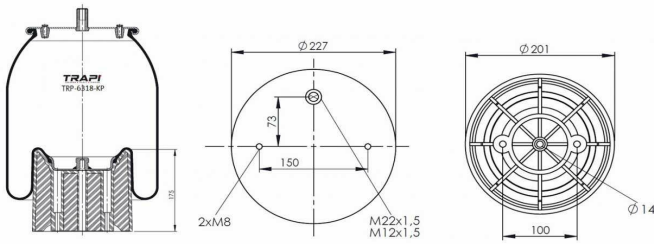

TRP-6318-KP

COMPLETE WITH PLASTIC PISTON

OEM REFERENCES		CROSS REFERENCES	
SCHMITZ	016512	Firestone	W019686318
WEWELER	US06318F	Firestone	W01M586318
		Goodyear	1R12-837
		Phoenix	1DK 23 L-1