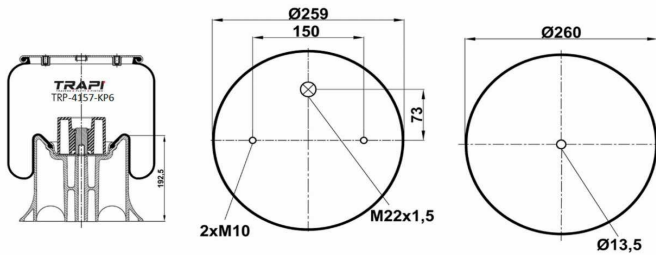

TRP-4157-KP6 COMPLETE WITH PLASTIC PISTON

OEM REFERENCES		CROSS REFERENCES	
WEWELER	US 06316	Contitech	4157NP06
SCHMITZ-ANHANGER	751065	Firestone	1T15MPW-7
		Goodyear	1R11-764
		Phoenix	1DK20A-1
		Taurus	KR915-52
		Vibracoustic	V 1 DK 20 A-1