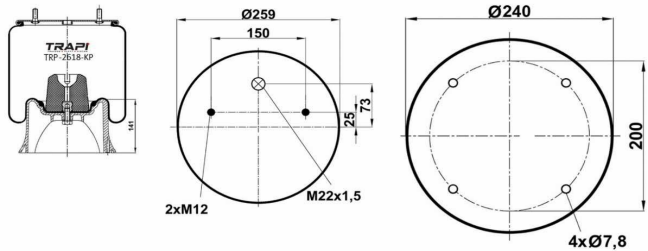

TRP-2473-KP

COMPLETE WITH PLASTIC PISTON

OEM REFERENCES		CROSS REFERENCES	
	1R12-473		
MITSUBISHI	MK 316885		

TRP-2618-KP

COMPLETE WITH PLASTIC PISTON

OEM REFERENCES		CROSS REFERENCES	
		Airtech	32618 KPP / 132942