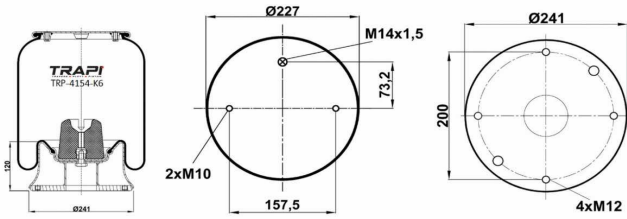

TRP-4154-K6 COMPLETE WITH METAL PISTON

OEM REFERENCES		CROSS REFERENCES	
SCANIA	1320151	Airtech	34154-06K 133702
		Firestone	1T15M-4
		Firestone	W01M587283**CA