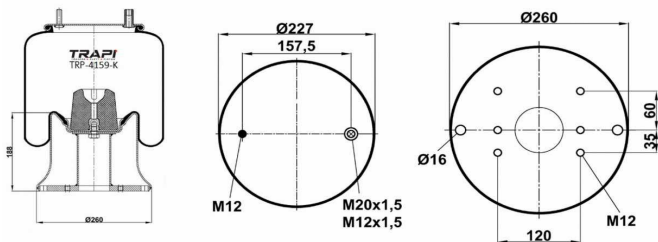

TRP-4159-K COMPLETE WITH METAL PISTON

OEM REFERENCES		CROSS REFERENCES	
WABCO	951 811 003 0	Airtech	34159K 130422