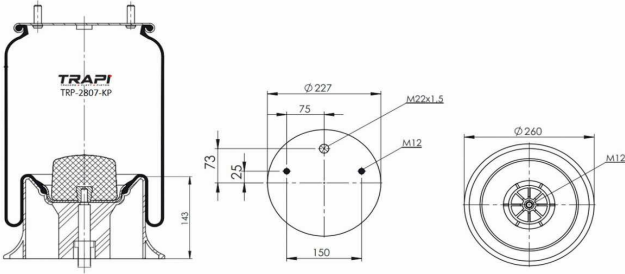

TRP-2807-KP COMPLETE WITH PLASTIC PISTON

OEM REFERENCES		CROSS REFERENCES	
HENDRICKSON	QE100001	Goodyear	1R12-807