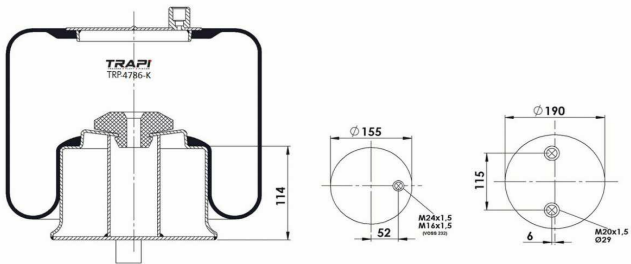

TRP-4786-K

COMPLETE WITH METAL PISTON

OEM REFERENCES		CROSS REFERENCES	
MERCEDES	A 942 320 45 21	Contitech	4786 N P21 (VOSS 232)
		Airtech	34786-21 K (VOSS 232)