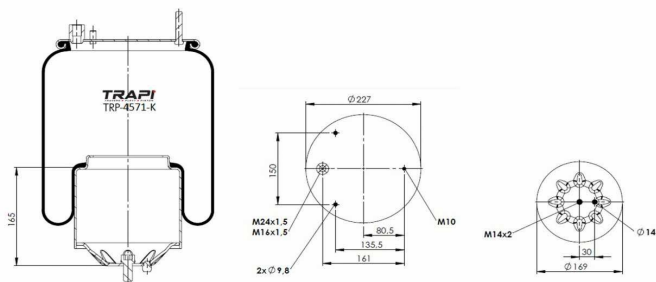

TRP-4571-K COMPLETE WITH METAL PISTON

OEM REFERENCES		CROSS REFERENCES	
VOLVO	22056630	Contitech	4571 N P02
VOLVO	21224750