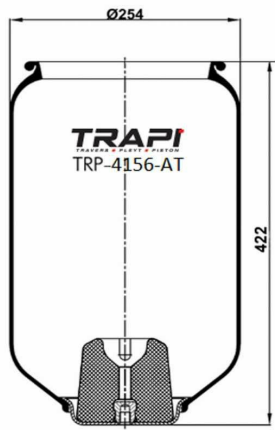

TRP-4156-AT COMPLETE WITH METAL PISTON

OEM REFERENCES		CROSS REFERENCES	
		Airtech	34156T 120662
		Contitech	4156 N P12

TRP-4156-K17

OEM REFERENCES		CROSS REFERENCES	

TRP-4156-K18

OEM REFERENCES		CROSS REFERENCES	
34156-17 K			
W01 095 0292			
8581