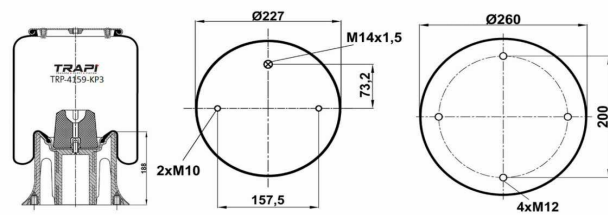

OEM REFERENCES		CROSS REFERENCES	
SCANIA	1314905	Firestone	W01M587308
		Goodyear	1R12-713**CPL
		Goodyear	1T15M-9
		Goodyear	566-24-3-501
		Vibracoustic	V1 DK 23 L-42
		Phoenix	1 DK 23 L-7308