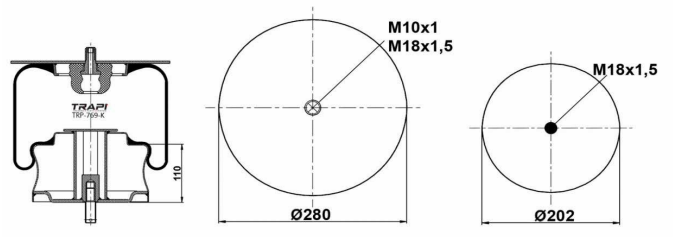

OEM REFERENCES		CROSS REFERENCES	
RENAULT V.I	5000786640	Contitech	769 MB
RENAULT V.I	5000805999