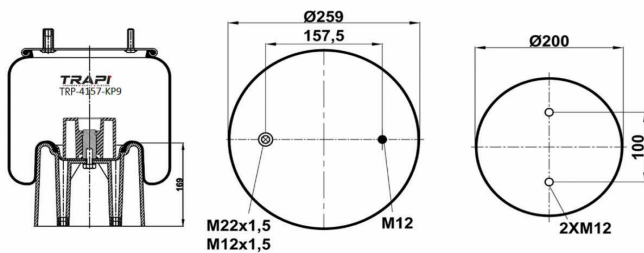

TRP-4157-KP9 COMPLETE WITH PLASTIC PISTON

OEM REFERENCES		CROSS REFERENCES	
R.O.R/MERITOR	2122 2442	Cf Gomma	1T300-38 205598
WEWELER	US 07074F	Contitech	4157 N P09
		Dunlop	D12B17
		Taurus	KR915-54