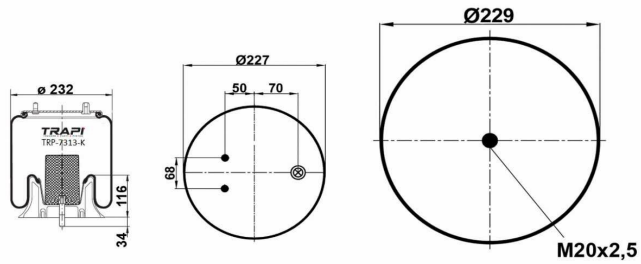

TRP-7313-K COMPLETE WITH METAL PISTON

OEM REFERENCES		CROSS REFERENCES	
IVECO	120E	Firestone	1T15AA-6
IVECO	99458555	Firestone	W01 M58 7313
IVECO	99458557		
NEWAY	MO557031		
NEWAY	MO557030		
NEWAY	MO557020		
NEWAY	MO557019