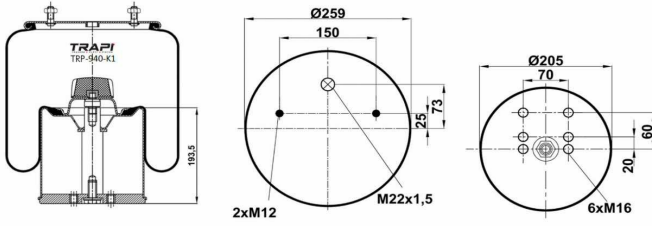

TRP-940-K1 COMPLETE WITH METAL PISTON

OEM REFERENCES		CROSS REFERENCES	
BPW	BPW30K	Airtech	3940-01 K / 130842
BPW	05.429.41.28.1