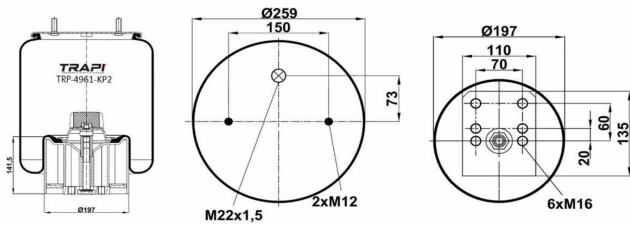

TRP-4961-KP2 COMPLETE WITH PLASTIC PISTON

OEM REFERENCES		CROSS REFERENCES	
BPW	BPW30K	Contitech	4961NP02**CPL
BPW	05.429.42.04.0