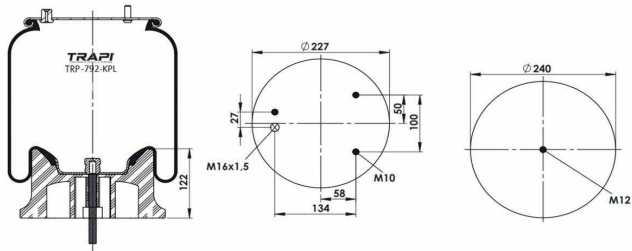

TRP-792-KP

COMPLETE WITH PLASTIC PISTON

OEM REFERENCES		CROSS REFERENCES	
DAF	1 448 543	Contitech	792 N P01
DAF	1 698 436	Firestone	W01M588678