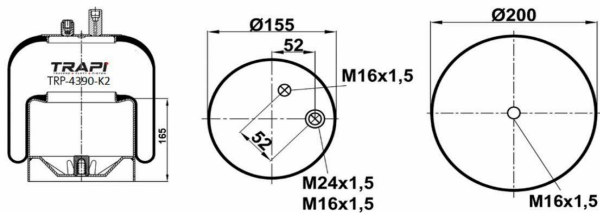

TRP-4390-K2 COMPLETE WITH METAL PISTON

OEM REFERENCES		CROSS REFERENCES	
MERCEDES-BENZ	A9423200221	Contitech	4390 NP02 (Voss230)
		Firestone	W01M588513
		Goodyear	9506