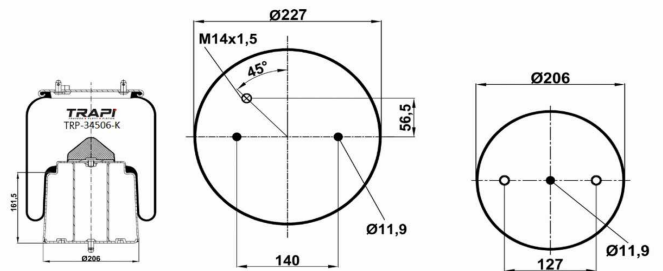

TRP-34506-K COMPLETE WITH METAL PISTON

OEM REFERENCES		CROSS REFERENCES	
SCANIA	1434506	Airtech	334506 K / 134602
SCANIA	473868		
SCANIA	488264