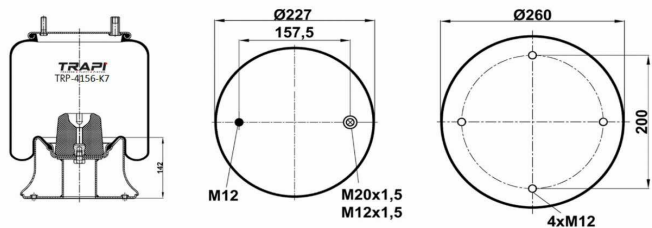

TRP-4156-K7 COMPLETE WITH METAL PISTON

OEM REFERENCES		CROSS REFERENCES	
		Contitech	4156NP07