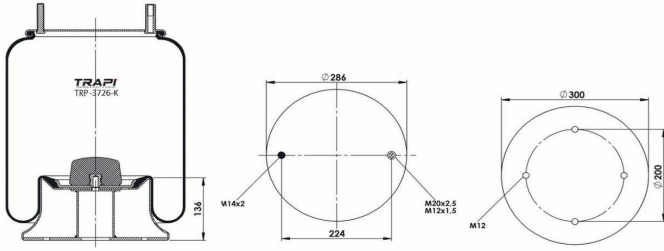

TRP-3726-K COMPLETE WITH METAL PISTON

OEM REFERENCES		CROSS REFERENCES	
TROUILLET	F01008696	Goodyear	1R13-726