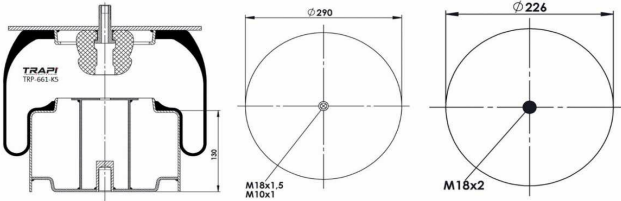

TRP-661-K5 COMPLETE WITH METAL PISTON

OEM REFERENCES		CROSS REFERENCES	
		Contitech	661 N P05