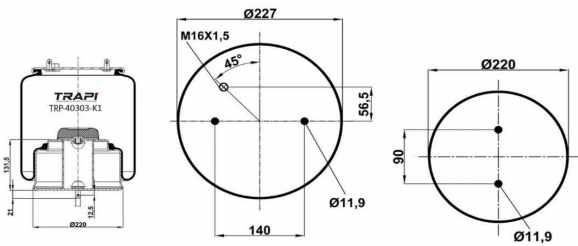

TRP-40303-K1 COMPLETE WITH METAL PISTON

OEM REFERENCES		CROSS REFERENCES	
SCANIA	2024284	Goodyear	566-22-3-547
SCANIA	1726239	Goodyear	1R11-837