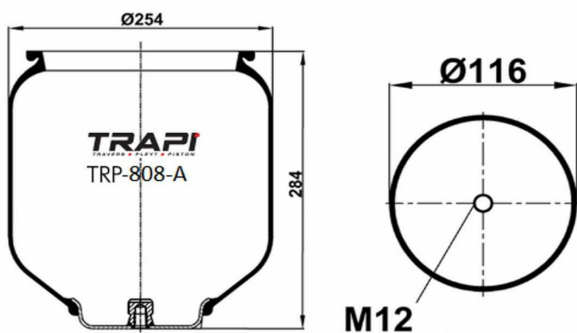

TRP-808-A AIR SPRING WITH METAL PISTON

OEM REFERENCES		CROSS REFERENCES	
MAN	81.43601.0044	Contitech	808NT