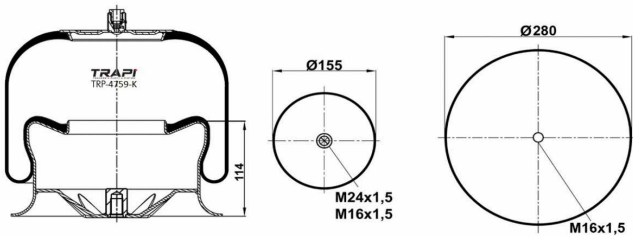

TRP-4759-K

COMPLETE WITH METAL PISTON

OEM REFERENCES		CROSS REFERENCES	
BPW	A9423200217	Contitech	4759 N P01 (Voss232)