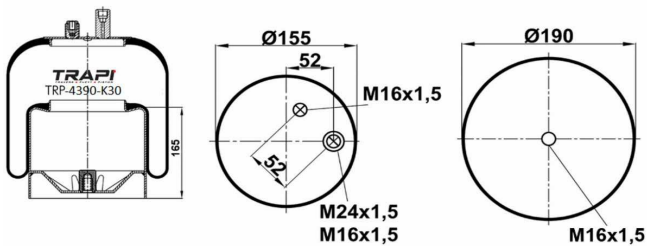

TRP-4390-K30 COMPLETE WITH METAL PISTON

OEM REFERENCES		CROSS REFERENCES	
MERCEDES-BENZ	A9423205221	Contitech	4390 N P23 (Voss232)