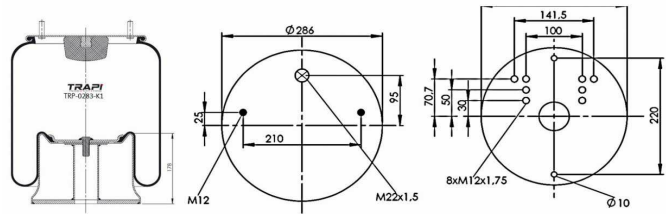

COMPLETE WITH PISTON

TRP-0195-K COMPLETE WITH METAL PISTON

OEM REFERENCES		CROSS REFERENCES	
SCANIA	1510195	Contitech	0195NP01

TRP-0283-K1 COMPLETE WITH METAL PISTON

OEM REFERENCES		CROSS REFERENCES	
SCHMITZ	S017924	Airtech	30283 K / 136542
DISCOS / MERCEDES	A9463281501	Firestone	W01 M58 6223
WEWELER	US04030P	Goodyear	1R14-823
		Phoenix	1D28F-3
		Phoenix	1DK28F-3
		Vibracoustic	V1DK28F-3