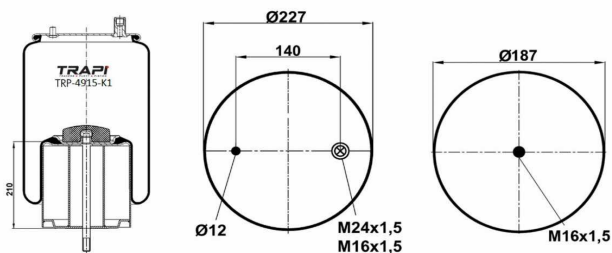

TRP-4915-K1 COMPLETE WITH METAL PISTON

OEM REFERENCES		CROSS REFERENCES	
RENAULT V.I	5010294309	Vibracoustic	VIDK19-1
RENAULT V.I	5001488070	Phoenix	1 DK 19-1
VOLVO	22 025 613	Contitech	4915NP06
VOLVO	20 757 541