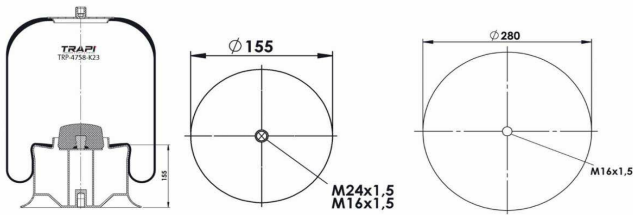

TRP-4758-K10

COMPLETE WITH METAL PISTON

OEM REFERENCES		CROSS REFERENCES	
MERCEDES-BENZ	A9423204821	Contitech	4758 N P21 (Voss232)

TRP-4758-K23

COMPLETE WITH METAL PISTON

OEM REFERENCES		CROSS REFERENCES	
MERCEDES	A 942 320 06 17	Contitech	4758 N P23
MERCEDES	A 942 320 33 21		