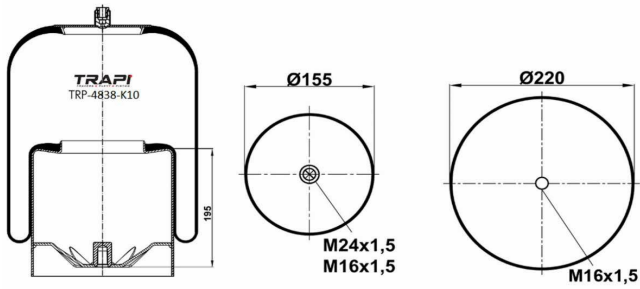

TRP-4838-K10 COMPLETE WITH METAL PISTON

OEM REFERENCES		CROSS REFERENCES	
MERCEDES-BENZ	A9423203821	Contitech	4838 N P21 (Voss232)