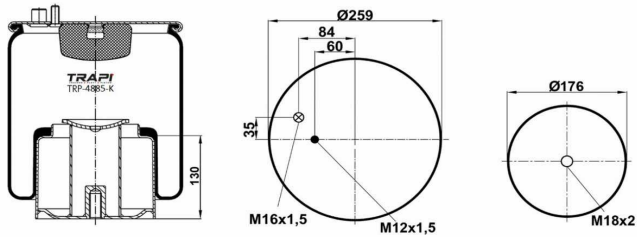

OEM REFERENCES		CROSS REFERENCES	
MAN	81.43600.6044	Contitech	4885N1P02