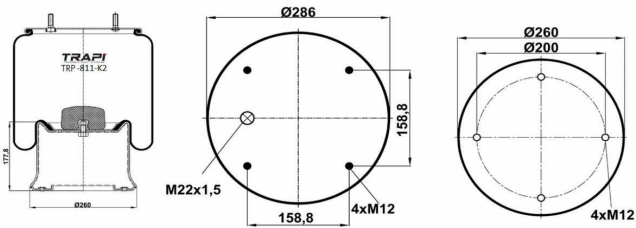

OEM REFERENCES		CROSS REFERENCES	
BATTAGLINO	22111400	Airtech	3811-02 K / 130082
		Dunlop	D14B51
		Firestone	1T19L-11