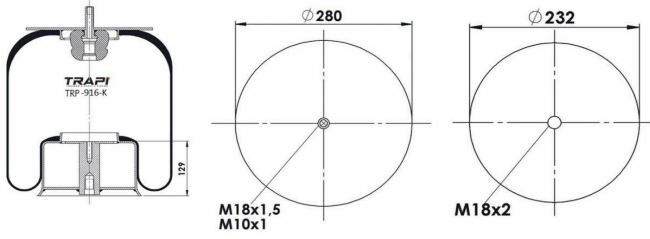

TRP-916-K COMPLETE WITH METAL PISTON

OEM REFERENCES		CROSS REFERENCES	
		Contitech	916 N1**CA