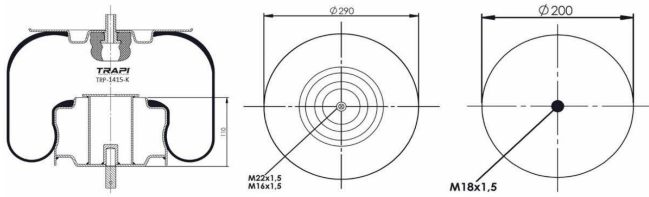

TRP-1415-K COMPLETE WITH METAL PISTON

OEM REFERENCES		CROSS REFERENCES	
		Contitech	1415 N P02

TRP-1709-KP COMPLETE WITH PLASTIC PISTON

OEM REFERENCES		CROSS REFERENCES	
HENDRICKSON	HS507465	Goodyear	1R13-709