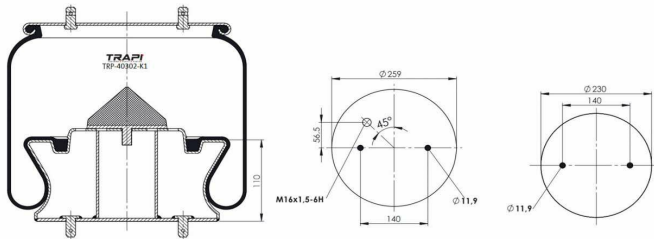

TRP-40302-K1 COMPLETE WITH METAL PISTON

OEM REFERENCES		CROSS REFERENCES	
SCANIA	1726238	Airtech	331238-K
		Goodyear	1R12-813