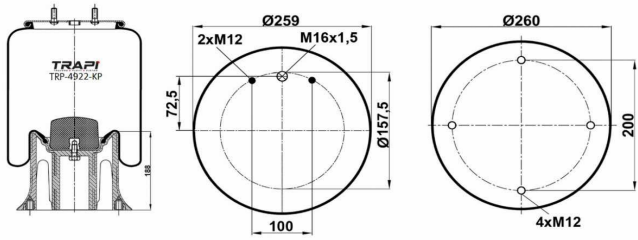

TRP-4922-KP

COMPLETE WITH PLASTIC PISTON

OEM REFERENCES

RENAULT V.I 5010600262

CROSS REFERENCES

Airtech 34922 KPP / 135422
Contitech 4922MB