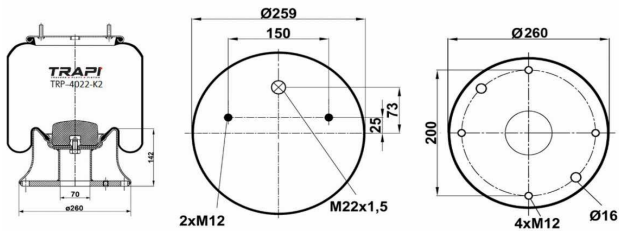

TRP-4022-K2 COMPLETE WITH METAL PISTON

OEM REFERENCES		CROSS REFERENCES	
		Airtech	34022-01K 130662