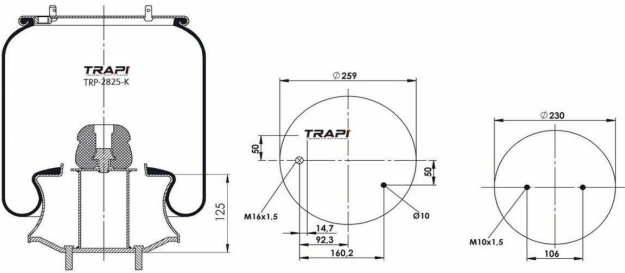

TRP-2825-K COMPLETE WITH METAL PISTON

OEM REFERENCES		CROSS REFERENCES	
VOLVO	21160951	Goodyear	1R12-825
VOLVO	70311683		
VOLVO	21513833		
VOLVO	21097433