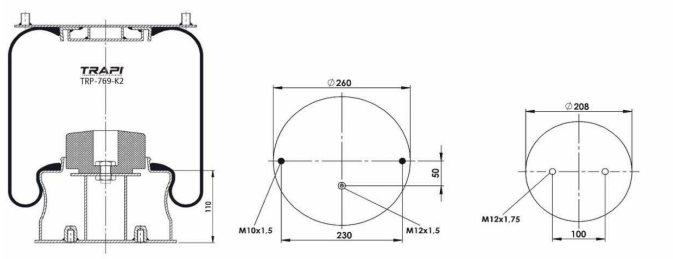

TRP-769-K2 COMPLETE WITH METAL PISTON

OEM REFERENCES		CROSS REFERENCES	
		Neotec	ABK 414S
		Vibracoustic	VIE18-05