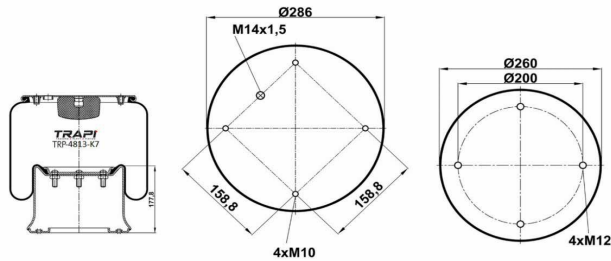

TRP-4813-K7 COMPLETE WITH METAL PISTON

OEM REFERENCES		CROSS REFERENCES	
SAF	3.229.0005.00	Cf Gomma	1T79E-2BR / 97764
SCANIA/SCANIA BUSSAR	298568	Contitech	4813 N P07
SCANIA/SCANIA BUSSAR	325748	Dunlop	D13B22
SCANIA	1865755	Dunlop	D13B10
SCANIA/SCANIA BUSSAR	255295	Firestone	W01 M58 7358
SCANIA/SCANIA BUSSAR	255293	Firestone	1T79L-11
SCANIA/SCANIA BUSSAR	1314906	Goodyear	1R14-727
SCANIA/SCANIA BUSSAR	1107674	Phoenix	1 D 28 B-9
		Taurus	KR622-01
		Vibracoustic	VID28B-9