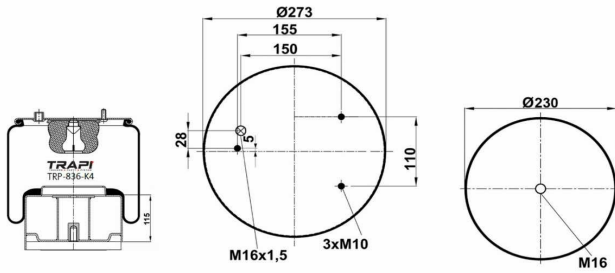

TRP-836-K4 COMPLETE WITH METAL PISTON

OEM REFERENCES		CROSS REFERENCES	
DAF	0377498	Contitech	836MBK4
		Firestone	W01M588705
		Firestone	1T17AR.4.5
		Phoenix	1 DF 25-14
		Vibracoustic	VIDF25-14