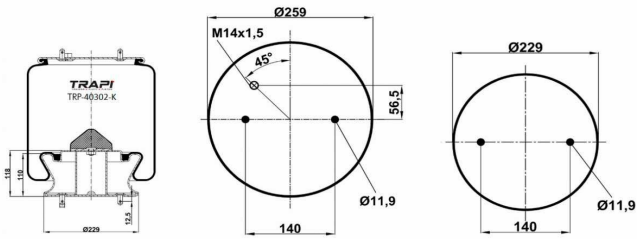

TRP-40302-K COMPLETE WITH METAL PISTON

OEM REFERENCES		CROSS REFERENCES	
SCANIA	488266	Airtech	330302K 135632
SCANIA	1440302	Firestone	W01M588193
SCANIA	470921	Firestone	1T15VPR-3
		Goodyear	1R12-809
		Goodyear	566-24-3-530
		Phoenix	1 DF 23 A-1