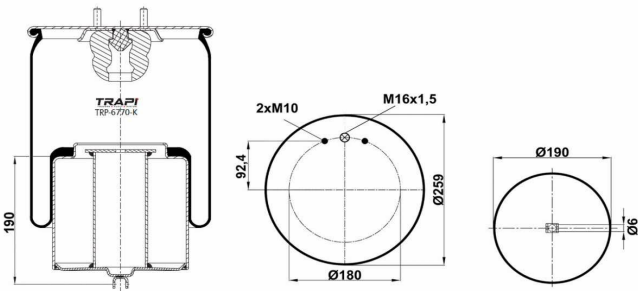

TRP-6768-K COMPLETE WITH METAL PISTON

OEM REFERENCES		CROSS REFERENCES	
VOLVO	20554768	Airtech	36768 C
		Contitech	54768 M

TRP-6770-K COMPLETE WITH METAL PISTON

OEM REFERENCES		CROSS REFERENCES	
VOLVO	20554770	Airtech	36770 K / 135992
VOLVO	3173271	Contitech	54770 M