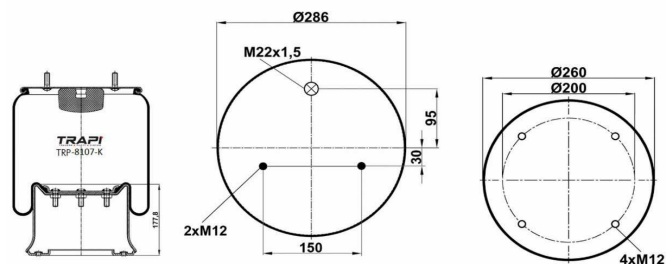

TRP-8107-K COMPLETE WITH METAL PISTON

OEM REFERENCES		CROSS REFERENCES	
WEWELER	US04031	Firestone	W01M588107**CA