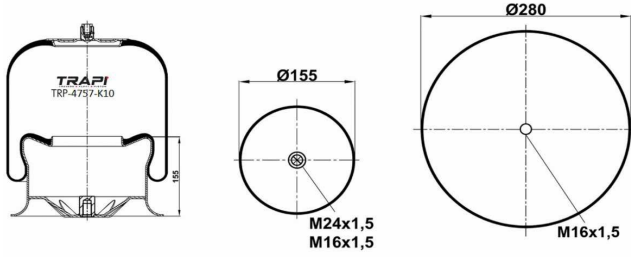

TRP-4757-K10 COMPLETE WITH METAL PISTON

OEM REFERENCES		CROSS REFERENCES	
MERCEDES-BENZ	A9423204321	Contitech	4757 N P21 (Voss232)
MERCEDES-BENZ	A9463204321	Goodyear	9519