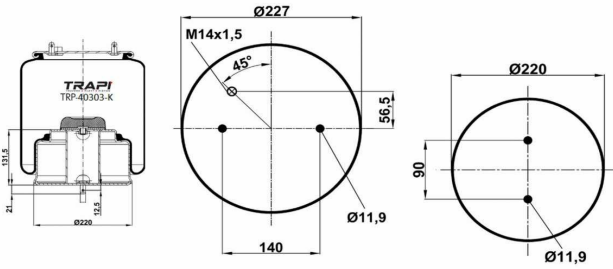

TRP-40303-K COMPLETE WITH METAL PISTON

OEM REFERENCES		CROSS REFERENCES	
SCANIA	488263	Airtech	331114K 135202
SCANIA	1475106	Goodyear	1R11-833
SCANIA	1440303	Goodyear	566-22-3-547
SCANIA	1521114