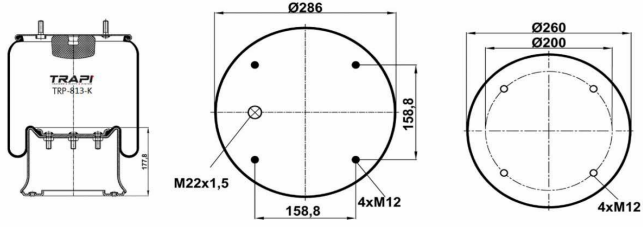

TRP-813-K COMPLETE WITH METAL PISTON

OEM REFERENCES		CROSS REFERENCES	
BARTOLETTI	91619005	Airtech	391319 K
CARDI	58051000	Airtech	3813 K
DAF	1384274	Contitech	813MB
DAF	388491	Cf Gomma	1T19E-2 87408
EVO-BUS	4731030000	Dunlop	D13B02
EVO-BUS	4731033000	Dunlop	D13B19
FRUEHAUF	003615E	Dunlop	PNP311770000
GRANNING	15634	Firestone	W01 M58 7345
HENDRICKSON	Y505859/01	Firestone	W01-M58-6339
HENDRICKSON	785170	Firestone	W01M586364
HENDRICKSON	B2063	Firestone	1T19L-11
HENDRICKSON	505859/01	Goodyear	1R14-061
HENDRICKSON	G505859	Goodyear	1R14-705