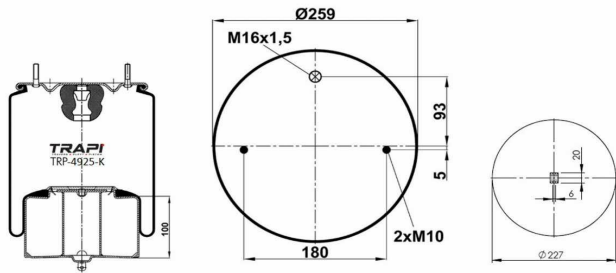

TRP-4925-K

COMPLETE WITH METAL PISTON

OEM REFERENCES

CROSS REFERENCES

Airtech 34925 K / 132002