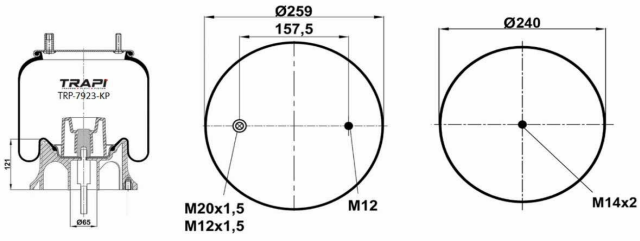

TRP-7923-KP COMPLETE WITH PLASTIC PISTON

OEM REFERENCES		CROSS REFERENCES	
		Vibracoustic	VIDK27b-2**CPL