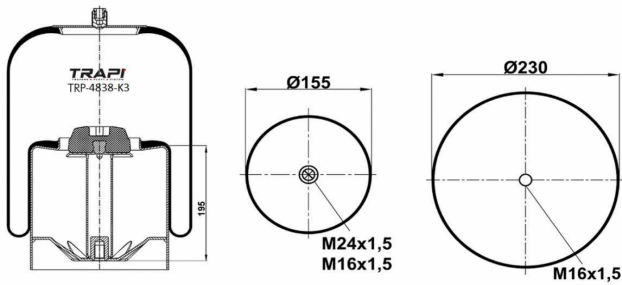

TRP-4838-K3

COMPLETE WITH METAL PISTON

OEM REFERENCES		CROSS REFERENCES	
MERCEDES-BENZ	A9463200121	Contitech	4838 N P03 (Voss230)