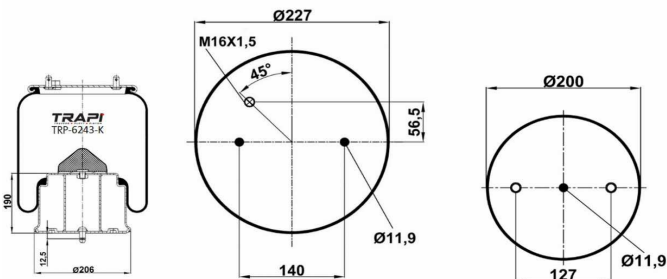

TRP-6243-K COMPLETE WITH METAL PISTON

OEM REFERENCES		CROSS REFERENCES	
SCANIA	2024288	Airtech	331243K
SCANIA	1726243	Contitech	6715 N P02
SCANIA	2024291	Goodyear	1R11-869
		Goodyear	1R11-838