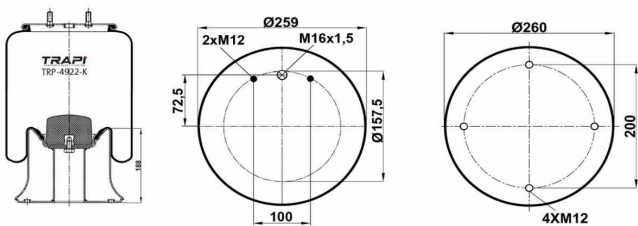

TRP-4922-K COMPLETE WITH METAL PISTON

OEM REFERENCES		CROSS REFERENCES	
		Airtech	34922 KPP**CA