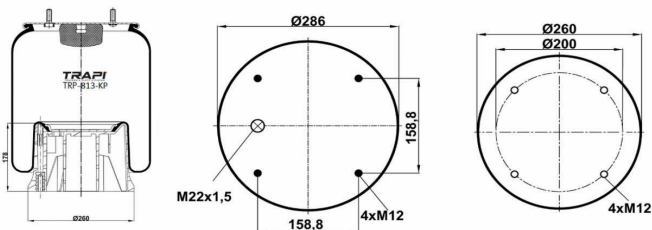

TRP-813-KP COMPLETE WITH PLASTIC PISTON

OEM REFERENCES		CROSS REFERENCES	
BARTOLETTI	91619005	Contitech	813MB**CPL
CARDI	58051000	Firestone	1T19L-11
DAF	1384274	Firestone	W01M586364**CPL
EVO-BUS (KASSBOHRER-SETRA)	4731030000		
EVO-BUS (KASSBOHRER-SETRA)	4731033000		
FRUEHAUF	003615E		
GRANNING	15634		
HENDRICKSON	B2063		
HENDRICKSON	785170		
HENDRICKSON	G505859		
HENDRICKSON	Y505859/01		
NEWAY	21215633		
PEGASO	175005