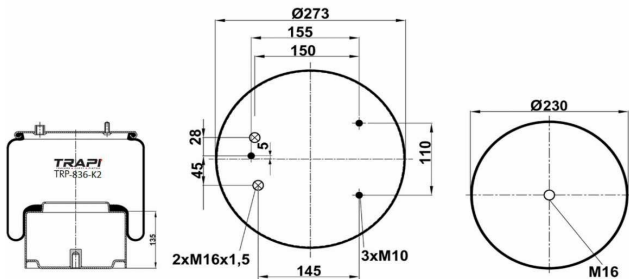

TRP-836-K15

OEM REFERENCES		CROSS REFERENCES	
	836 N P14		
VDL BUS	45015337		

TRP-836-K16

OEM REFERENCES		CROSS REFERENCES	
	836 N P09		
DAF	1697683		

TRP-836-K2

COMPLETE WITH METAL PISTON

OEM REFERENCES		CROSS REFERENCES	
DAF	0388167	Contitech	836M2K1
		Dunlop	D13B31
		Firestone	1T17AR-4.5
		Firestone	W01M588721
		Goodyear	1R12-711
		Phoenix	1DF25-13
		Taurus	KR721-03