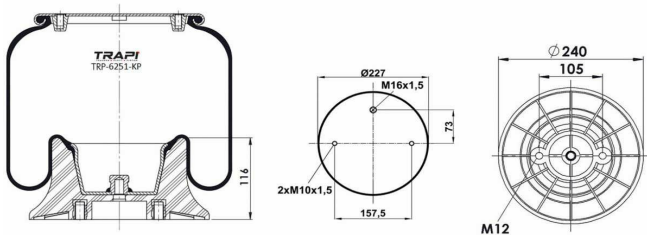

TRP-6251-KP

COMPLETE WITH PLASTIC PISTON

OEM REFERENCES		CROSS REFERENCES	
		Firestone	W01 M58 6251**CPL