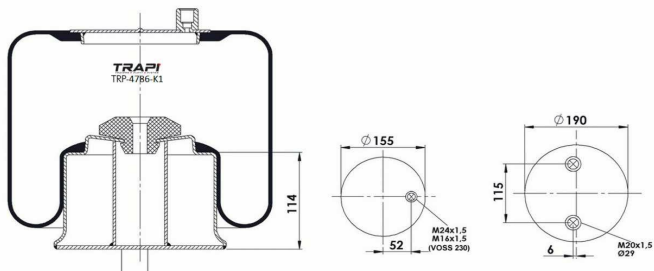

TRP-4786-K1

COMPLETE WITH METAL PISTON

OEM REFERENCES		CROSS REFERENCES	
MERCEDES	A 974 320 01 17	Airtech	34786 K (VOSS 230)
MERCEDES-BENZ	A 974 320 00 17	Contitech	4786 N P01 (VOSS 230)