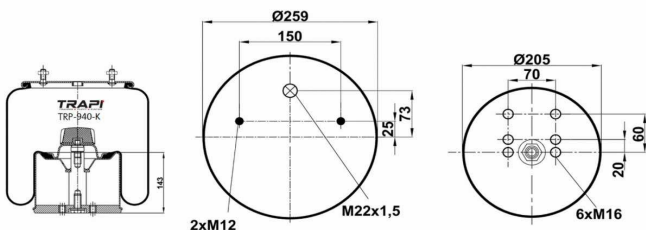

TRP-940-K COMPLETE WITH METAL PISTON

OEM REFERENCES		CROSS REFERENCES	
BPW	05.429.41.27.1	Contitech	940MB**CA
BPW	05.429.41.14.1	Dunlop	D11B31
BPW	05.429.43.21.0	Firestone	W01M588609
BPW	05.429.42.41.1	Firestone	1T17D-4.3
BPW	05.429.41.23.1	Goodyear	1R11-763
BPW	05.429.42.19.1	Phoenix	1DK21K**CA
BPW	05.429.41.53.1		
BPW	BPW30K		
GRANNING	15916