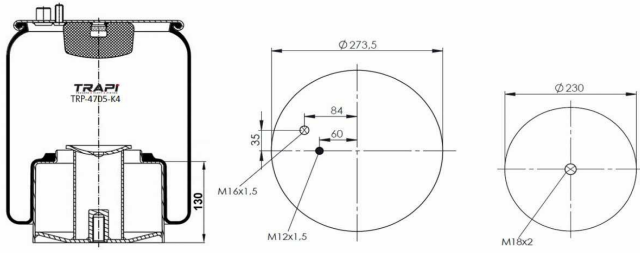

TRP-4705-K3

COMPLETE WITH METAL PISTON

OEM REFERENCES		CROSS REFERENCES	
MAN	81.436.006.039	Contitech	4705 N1 P03

TRP-4705-K4

COMPLETE WITH METAL PISTON

OEM REFERENCES		CROSS REFERENCES	
MAN	81.436.006.040	Contitech	4705 N1 P04