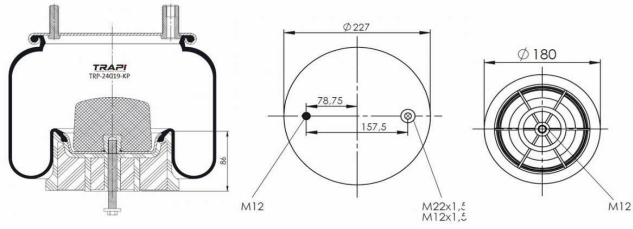

TRP-24019-KP

COMPLETE WITH PLASTIC PISTON

OEM REFERENCES		CROSS REFERENCES	
OTOKAR	OTOKAR M 2010 MAGIRUS ÖN	Cf Gomma	1T240-19