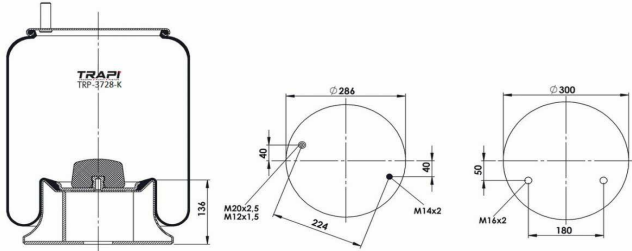

TRP-3728-K COMPLETE WITH METAL PISTON

OEM REFERENCES		CROSS REFERENCES	
KAISER	F01008697	Goodyear	1R13-728