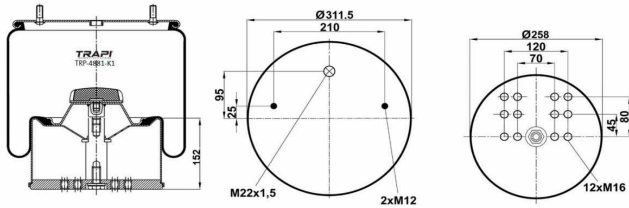

TRP-4881-K1 COMPLETE WITH METAL PISTON

OEM REFERENCES		CROSS REFERENCES	
BPW	05.429.41.31.1	Contitech	4881NP02**CA
BPW	BPW36K**CA	Contitech	4881 N P03
BPW	05.429.41.22.1	Firestone	1T66D-7.0
		Firestone	W01M588602
		Vibracoustic	VIDK32K-01