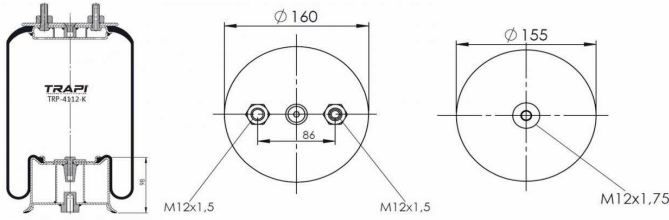

TRP-4112-K COMPLETE WITH METAL PISTON

OEM REFERENCES		CROSS REFERENCES	
OTOKAR	OTOKAR M 2010 MAGIRUS ARKA	Vibracoustic	VIG12b-7