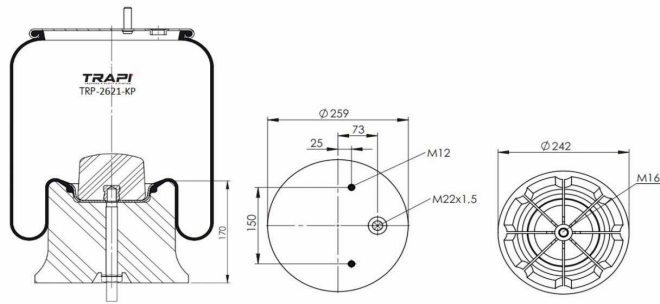

TRP-2621-KP COMPLETE WITH PLASTIC PISTON

OEM REFERENCES		CROSS REFERENCES	
SAF	3.229.0038.00 / 2621V	Airtech	32621 KPP