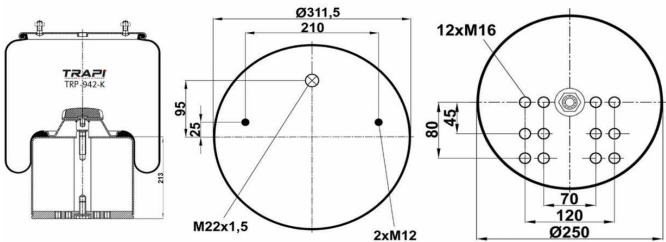

TRP-942-K COMPLETE WITH METAL PISTON

OEM REFERENCES		CROSS REFERENCES	
BPW	05.429.43.45.0	Contitech	942MB**CA
BPW	05.429.40.51.0	Firestone	W01-M58-8584
BPW	05.429.41.69.0	Goodyear	1R14-781
BPW	05.429.40.15.0	Phoenix	1 DK 32 L-1
BPW	BPW36-1	Vibracoustic	VIDK32L X14
BPW	05.429.41.71.1		
HUFFERMANN	6-AB8003-0300