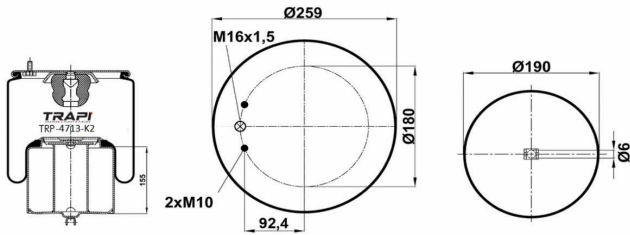

TRP-4713-K2

COMPLETE WITH METAL PISTON

OEM REFERENCES		CROSS REFERENCES	
VOLVO	1076594	Cf Gomma	ITS300-28
VOLVO	20554755	Contitech	4713NP02
		Firestone	W01 M58 9706
		Goodyear	1R12-762