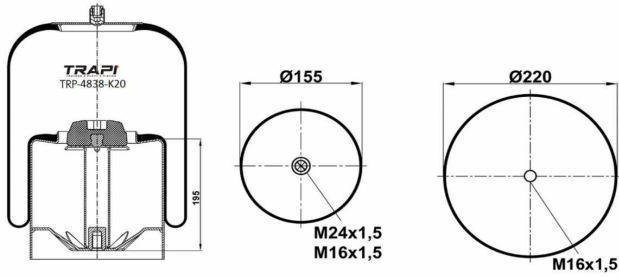

TRP-4838-K20

COMPLETE WITH METAL PISTON

OEM REFERENCES		CROSS REFERENCES	
MERCEDES-BENZ	A9423203621	Contitech	4838 N P22 (Voss232)