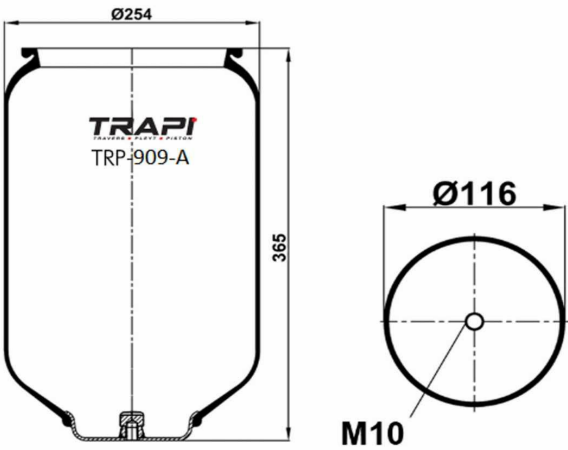

TRP-909-A COMPLETE WITH METAL PISTON

OEM REFERENCES		CROSS REFERENCES	
MAN	81.43601.0050	Contitech	909NT
MAN	81.43601.0054	Firestone	1T15L-6
MAN	81.43601.0073	Phoenix	1D23C
MAN	81.43601.6029		
NEOPLAN	102121500		
NEOPLAN	102100500		

TRP-909-AT COMPLETE WITH METAL PISTON