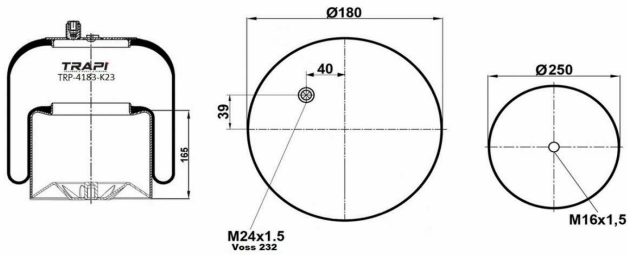

TRP-4183-K23 COMPLETE WITH METAL PISTON

OEM REFERENCES		CROSS REFERENCES	
MERCEDES-BENZ	A 942 320 22 21	Contitech	4183 N P25
		Contitech	4183 N P23 (Voss 232)