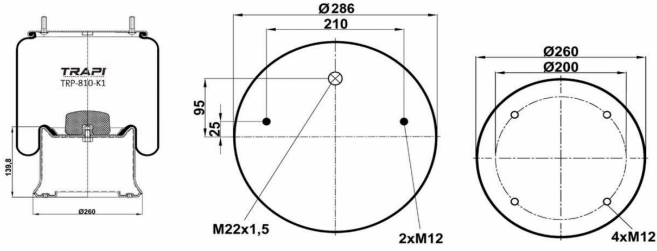

TRP-810-K1

COMPLETE WITH METAL PISTON

OEM REFERENCES

WEWELER	US 07337.ST2
SCHMITZ	016010

CROSS REFERENCES

Firestone	W01-M58-6225
Goodyear	1R14-783
Phoenix	1D28A-12
Springride	D14B48