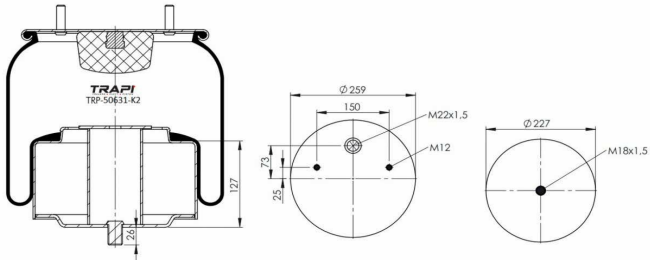

TRP-50631-K2 COMPLETE WITH METAL PISTON

OEM REFERENCES		CROSS REFERENCES	
SOLARIS	1070 001 000	Phoenix	1DF 25 A-2
SOLARIS	1001 101 050		
SOLARIS	1001 101 040