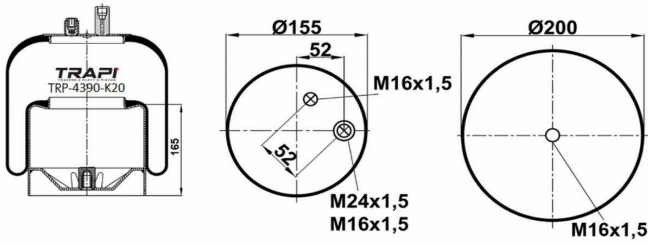

TRP-4390-K20 COMPLETE WITH METAL PISTON

OEM REFERENCES		CROSS REFERENCES	
MERCEDES-BENZ	A9423202921	Contitech	4390 N P22 (Voss232)
MERCEDES-BENZ	A9423205021	Vibracoustic	VIKF21-2