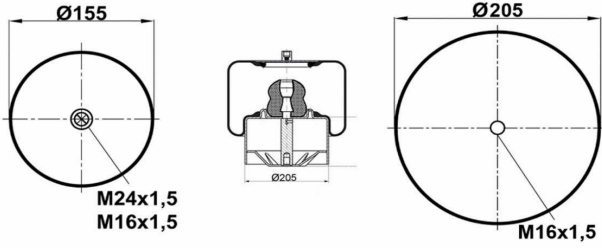

TRP-4644-K

COMPLETE WITH METAL PISTON

OEM REFERENCES		CROSS REFERENCES	
EVO-BUS	A6293200025	Contitech	4644 N P02 (Voss230)

TRP-4644-K22

OEM REFERENCES		CROSS REFERENCES	
SAF	4644 N P22 (VOSS 232)		
EVO-BUS	A 629 320 00 25		
SAF	VIKE22-1