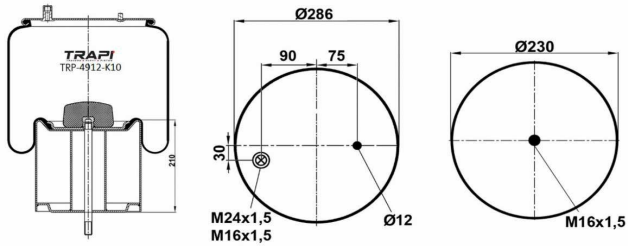

TRP-4912-K10 COMPLETE WITH METAL PISTON

OEM REFERENCES		CROSS REFERENCES	
RENAULT	5.010.557.355	Contitech	4912NP10