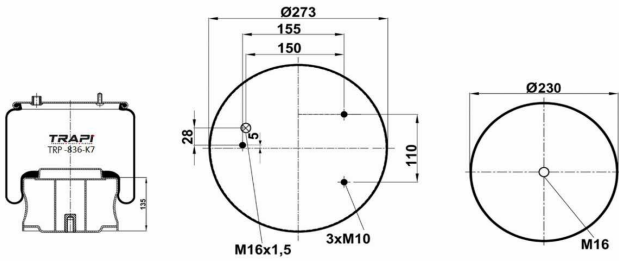

TRP-836-K7 COMPLETE WITH METAL PISTON

OEM REFERENCES

DAF 0297721

CROSS REFERENCES

Contitech 836 MK 7
Dunlop D13B33
Firestone 1T17AR-4.5
Firestone W01 M58 8715
Goodyear 1R12-723
Neotec 1 DF 25-12
Taurus KR721-01
Vibracoustic VIDF25-12