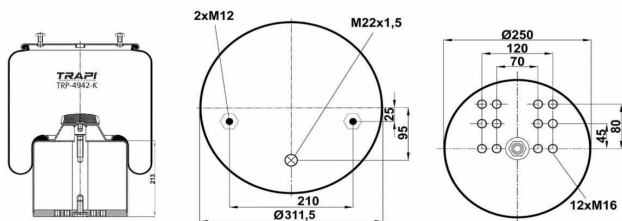

TRP-4942-K COMPLETE WITH METAL PISTON

OEM REFERENCES		CROSS REFERENCES	
BPW	05.429.41.09.0	Contitech	4942NP02**CA
BPW	05.429.41.85.0		
BPW	05.429.41.86.0