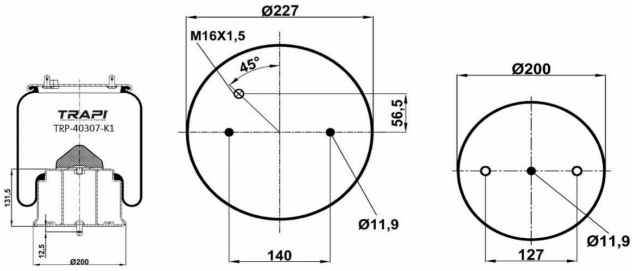

TRP-40307-K1 COMPLETE WITH METAL PISTON

OEM REFERENCES		CROSS REFERENCES	
SCANIA	1726246	Goodyear	1R11-841
		Goodyear	566-22-3-550