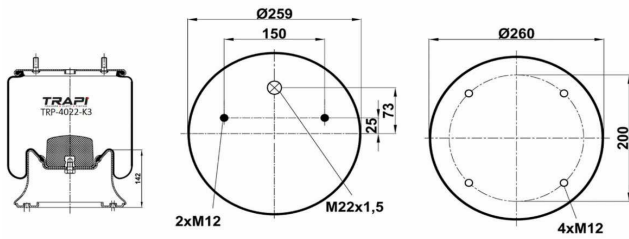

TRP-4022-K3

COMPLETE WITH METAL PISTON

OEM REFERENCES

CROSS REFERENCES

OEM REFERENCES	CROSS REFERENCES
	Cf Gomma 1T300-37 204677
	Contitech 4022 N P03**CA
	Dunlop D13B25
	Goodyear 1R11-710
	Phoenix 1 DK 22 E-6
	Taurus KR725-28

TRP-4022-K6

OEM REFERENCES

CROSS REFERENCES

OEM REFERENCES	CROSS REFERENCES