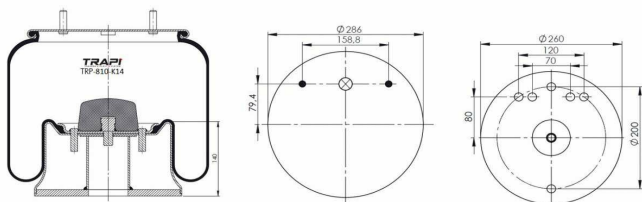

OEM REFERENCES

CROSS REFERENCES

Airtech	3810-14 K