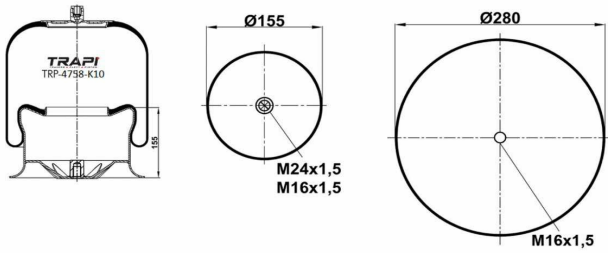

TRP-4758-K10

COMPLETE WITH METAL PISTON

OEM REFERENCES		CROSS REFERENCES	
MERCEDES-BENZ	A9423204821	Contitech	4758 N P21 (Voss232)