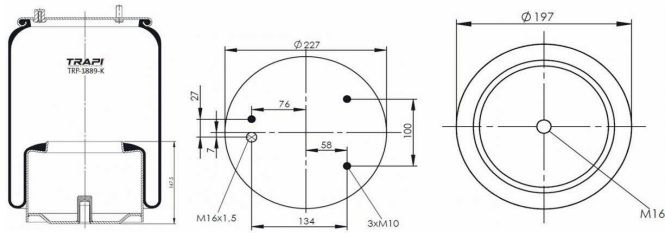

TRP-1885-K COMPLETE WITH METAL PISTON

OEM REFERENCES		CROSS REFERENCES	
MAZ	6430-2934014		

TRP-1889-K COMPLETE WITH METAL PISTON

OEM REFERENCES		CROSS REFERENCES	
		Contitech	1889NP02

TRP-1924-K COMPLETE WITH METAL PISTON