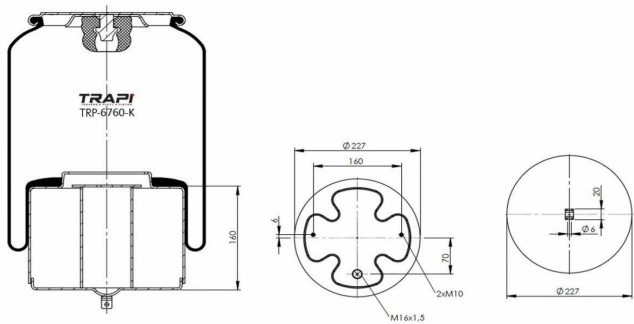

TRP-661-K6

OEM REFERENCES		CROSS REFERENCES	
OTOKAR	16N00-03650-AB		

TRP-6752-K

COMPLETE WITH METAL PISTON

OEM REFERENCES		CROSS REFERENCES	
VOLVO	20554752	Airtech	36752 K

TRP-6760-K

COMPLETE WITH METAL PISTON