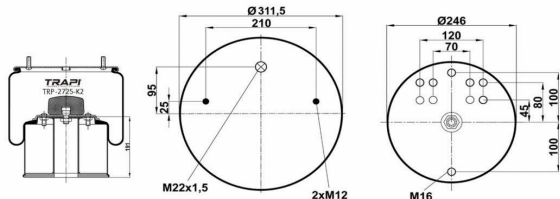

OEM REFERENCES		CROSS REFERENCES	
		Airtech	32725-02K 135401