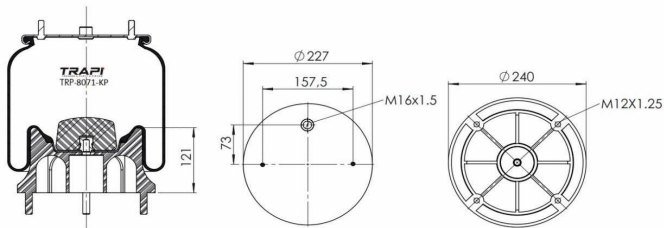

TRP-8071-KP COMPLETE WITH PLASTIC PISTON

OEM REFERENCES		CROSS REFERENCES	
RENAULT	5010 259252	Contitech	4154 N P05
		Firestone	W01 M54 8172
		Phoenix	1 DK 23 F-1**CPL

TRP-808-A AIR SPRING WITH METAL PISTON