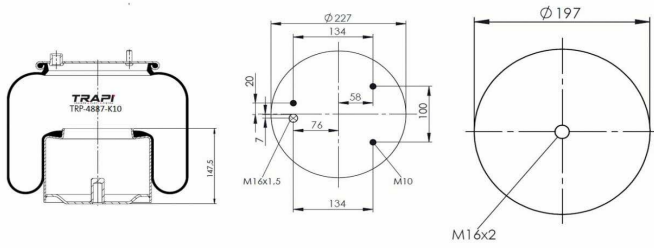

TRP-4887-K10 COMPLETE WITH METAL PISTON

OEM REFERENCES		CROSS REFERENCES	
		Firestone	W01 M58 8681