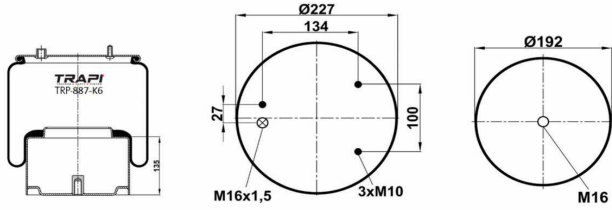

TRP-887-K6 COMPLETE WITH METAL PISTON

OEM REFERENCES		CROSS REFERENCES	
DAF	1697684	Contitech	887MK1
DAF	0392022	Firestone	W01M588683
		Firestone	1T15LNR-3
		Goodyear	1R11-798