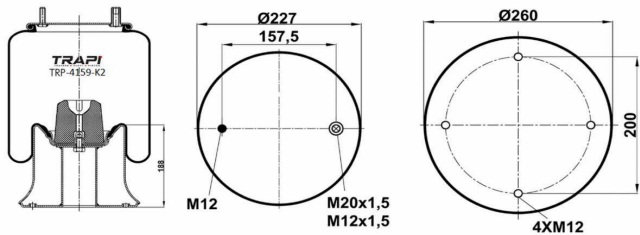

TRP-4159-K2 COMPLETE WITH METAL PISTON

OEM REFERENCES		CROSS REFERENCES	
SAMRO	2500425	Cf Gomma	1T323-40 / 204124
		Contitech	4159NP03
		Dunlop	PNP311370000
		Dunlop	D12B02
		Phoenix	1 DK 23 L-27
		Taurus	KR509-25
		Vibracoustic	V1 DK 23 L-40