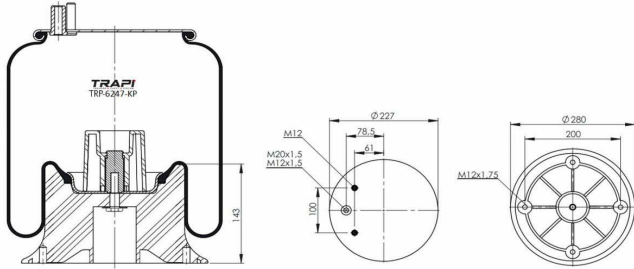

TRP-6247-KP

COMPLETE WITH PLASTIC PISTON

OEM REFERENCES		CROSS REFERENCES	
VOLVO	20 386 228	Airtech	36247 KPP
VOLVO	20 352 247