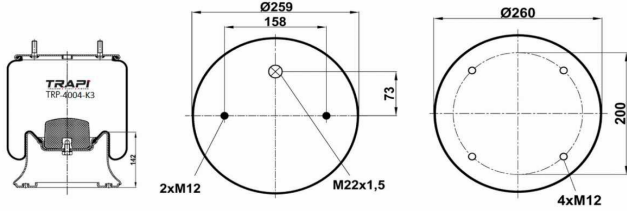

TRP-4004-K3 COMPLETE WITH METAL PISTON

OEM REFERENCES		CROSS REFERENCES	
SAF	2.229.0007.00	Cf Gomma	1T323-33 97722
SAF	2.229.0007.01	Contitech	4004NP05
SAF	3.229.0007.00	Dunlop	D12B13
SAF	3.229.0007.01	Firestone	1T17BS-6
SAF	3.229.0007.02	Firestone	W01M586366**CA
		Goodyear	1R11-706
		Phoenix	1DK22E-5
		Taurus	K505-27SM