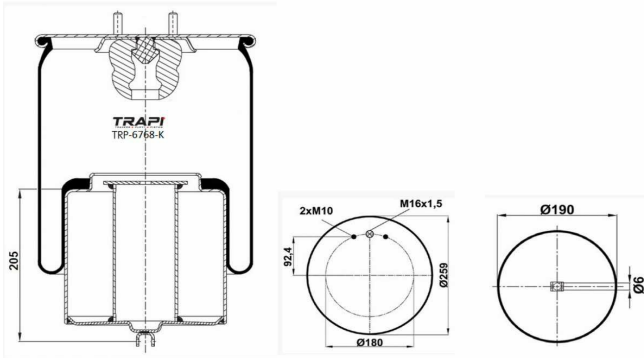

TRP-6768-K COMPLETE WITH METAL PISTON

OEM REFERENCES		CROSS REFERENCES	
VOLVO	20554768	Airtech	36768 C
		Contitech	54768 M