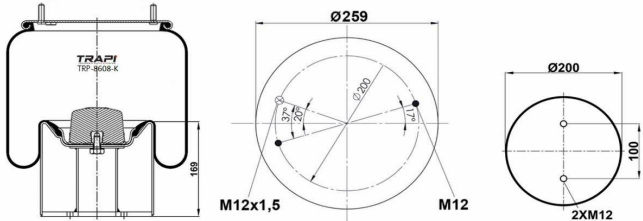

TRP-8608-K COMPLETE WITH METAL PISTON

OEM REFERENCES		CROSS REFERENCES	
		Airtech	38608 KPP**CA