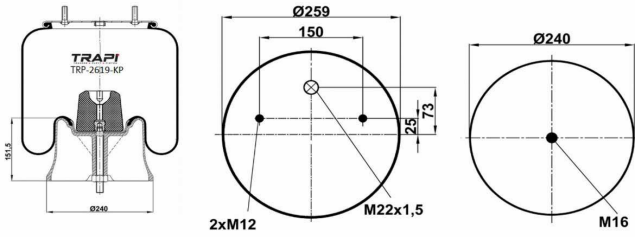

TRP-2619-KP COMPLETE WITH PLASTIC PISTON

OEM REFERENCES		CROSS REFERENCES	
		Airtech	32619 KPP / 132922