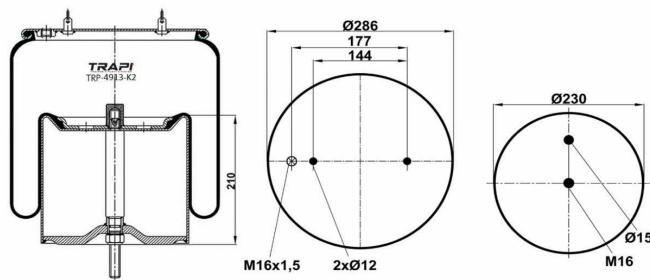

TRP-4913-K2 COMPLETE WITH METAL PISTON

OEM REFERENCES		CROSS REFERENCES	
SCANIA	1731113	Cf Gomma	1T19E-93 206201
SCANIA	1440294	Contitech	4913 N P02
SCANIA	1379392	Dunlop	D14B42
		Firestone	1T19F-14 W01 095 0366
		Firestone	W01 M58 8098
		Goodyear	1R14-753
		Phoenix	1D 28 H-16
		Taurus	KR 625-16