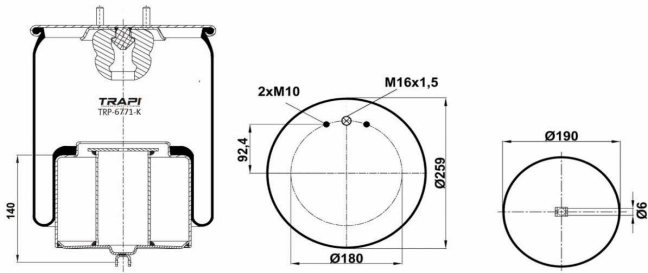

TRP-6771-K COMPLETE WITH METAL PISTON

OEM REFERENCES		CROSS REFERENCES	
VOLVO	20 554 771	Airtech	36771 K
		Contitech	54771 M