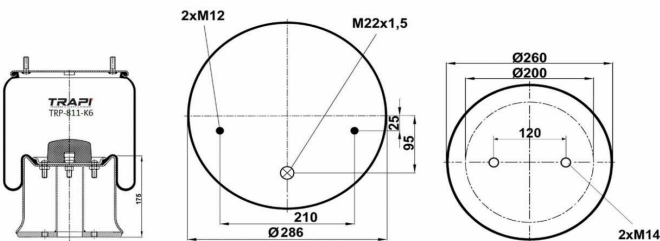

TRP-811-K6

COMPLETE WITH METAL PISTON

OEM REFERENCES		CROSS REFERENCES	
		Airtech	3811-06 K / 130482