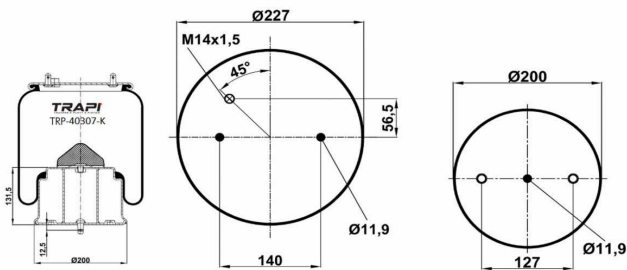

TRP-40307-K

COMPLETE WITH METAL PISTON

OEM REFERENCES

SCANIA 1440307
SCANIA 475149
SCANIA 470919
SCANIA 1440860

CROSS REFERENCES

Airtech 330307K 134682
Goodyear 566-22-3-550
Goodyear 1R11-845
Phoenix 1DF23B-2