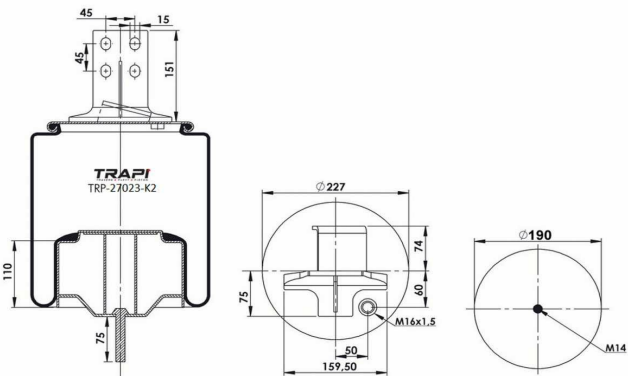

TRP-27023-K2 COMPLETE WITH METAL PISTON

OEM REFERENCES		CROSS REFERENCES	
IVECO STRALIS	41270465	Cf Gomma	206684 ITS 270-23C