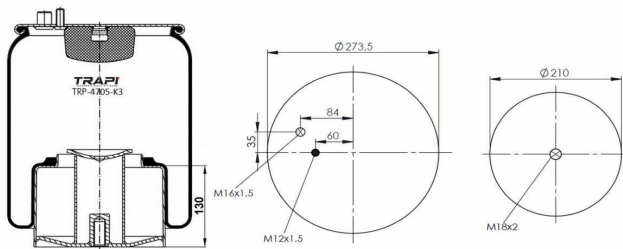

TRP-4705-K3

COMPLETE WITH METAL PISTON

OEM REFERENCES		CROSS REFERENCES	
MAN	81.436.006.039	Contitech	4705 N1 P03