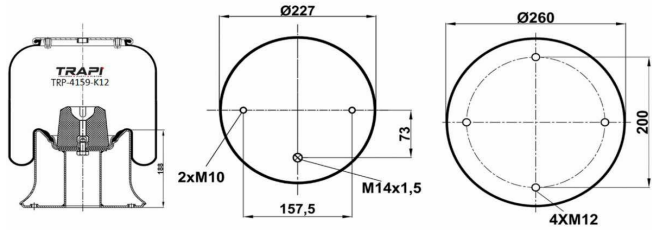

TRP-4159-K12 COMPLETE WITH METAL PISTON

OEM REFERENCES		CROSS REFERENCES	
SCANIA	1327144	Firestone	W01 M58 7308
		Goodyear	1R12-713
		Phoenix	1 DK 23 L-7308