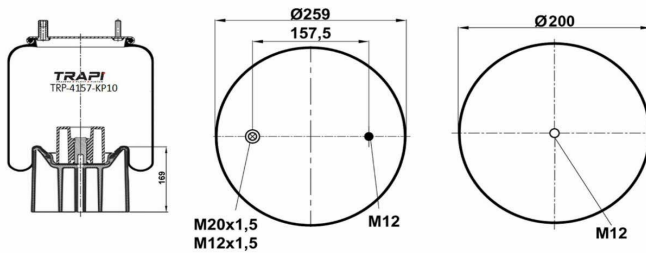

TRP-4157-KP10

COMPLETE WITH PLASTIC PISTON

OEM REFERENCES		CROSS REFERENCES	
ACERBI	441901	Contitech	4157NP10
SMB	M060924	Goodyear	1R11-772
FRUEHAUF	UJB 0975	Firestone	W01M586315
		Firestone	1T15MPW-7
		Phoenix	1DK20A-51
		Taurus	KR915-51
		Vibracoustic	VIDK20A-51