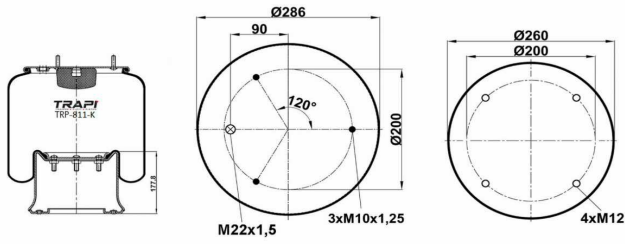

TRP-811-K COMPLETE WITH METAL PISTON

OEM REFERENCES		CROSS REFERENCES	
DAF	1384274	Airtech	391324 K
RENAULT V.I	5000745918	Cf Gomma	1T19E-2 203878
		Contitech	811MB
		Dunlop	D13B34
		Goodyear	1R14-718