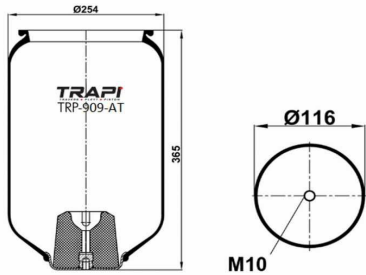

OEM REFERENCES		CROSS REFERENCES	
MAN	81.43601.6023	Cf Gomma	1T320SP 89753
		Contitech	909NTB
		Firestone	1T15L-6
		Firestone	W01M580687
		Phoenix	1D23C-1
		Taurus	B151