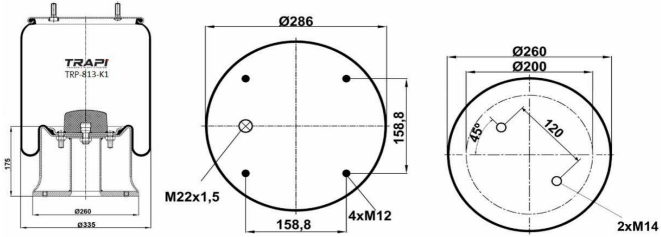

TRP-813-K1 COMPLETE WITH METAL PISTON

OEM REFERENCES		CROSS REFERENCES	
		Airtech	3813-01 K / 130122