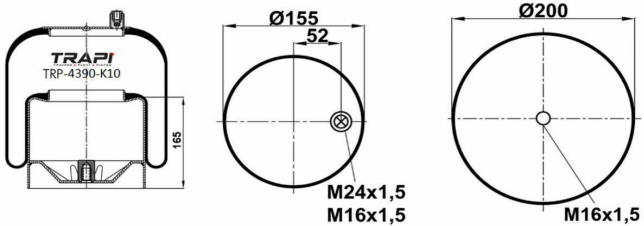

TRP-4390-K10 COMPLETE WITH METAL PISTON

OEM REFERENCES		CROSS REFERENCES	
MERCEDES-BENZ	A9423202821	Contitech	4390 N P21 (Voss232)
MERCEDES-BENZ	A9423204921	Firestone	W01M588514
		Phoenix	1 KF 21-21
		Vibracoustic	VVKF21-1