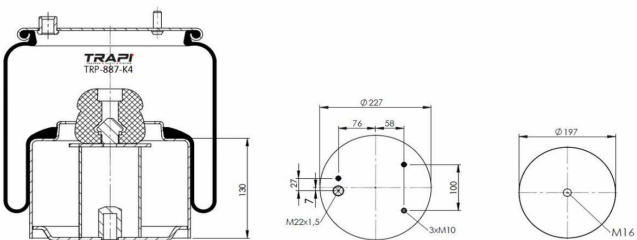

TRP-887-K4 COMPLETE WITH METAL PISTON

OEM REFERENCES		CROSS REFERENCES	
VDL BUS	1154761	Goodyear	1R11-797
		Contitech	887NP04