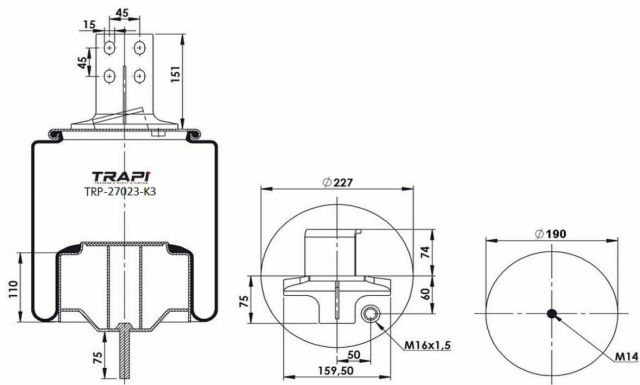

TRP-27023-K3 COMPLETE WITH METAL PISTON

OEM REFERENCES		CROSS REFERENCES	
IVECO STRALIS	41270466	Cf Gomma	206685 ITS 270-23C