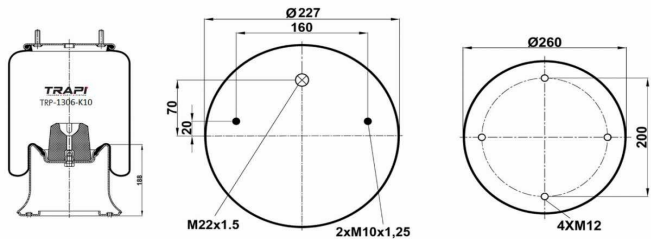

TRP-1306-K10 COMPLETE WITH METAL PISTON

OEM REFERENCES		CROSS REFERENCES	
VIBERTI	128147109	Airtech	391210 K / 131642
ZORZI	1006559	Dunlop	D13B06/10
		Goodyear	1R12-720
		Phoenix	1D23E-2