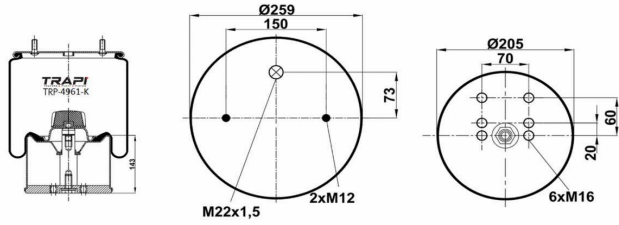

TRP-4961-K COMPLETE WITH METAL PISTON

OEM REFERENCES		CROSS REFERENCES	
BPW	05.429.42.04.0	Contitech	4961NP02**CA