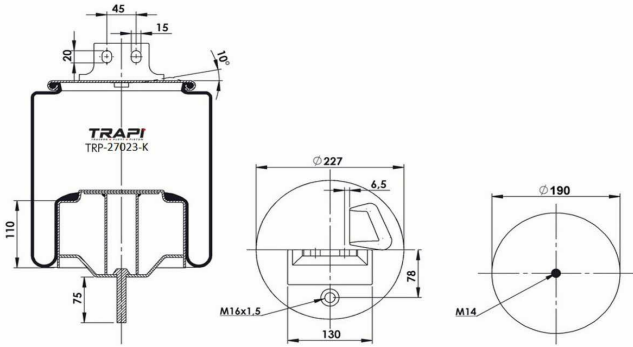

TRP-2626-KP COMPLETE WITH PLASTIC PISTON

OEM REFERENCES		CROSS REFERENCES	
SAF	3.229.0039.00 ; 2626V	Airtech	32626 KPP (130532)

TRP-27023-K COMPLETE WITH METAL PISTON

OEM REFERENCES		CROSS REFERENCES	
IVECO STRALIS	41270462	Cf Gomma	206686 ITS 270-23C