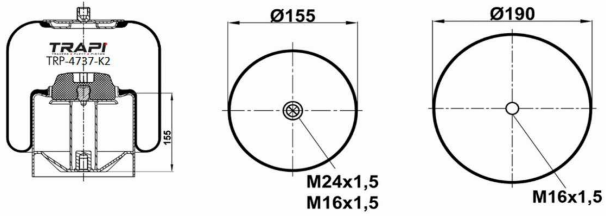

TRP-4737-K2 COMPLETE WITH METAL PISTON

OEM REFERENCES		CROSS REFERENCES	
MERCEDES-BENZ	A9463200521	Contitech	4737 N P02 (Voss230)