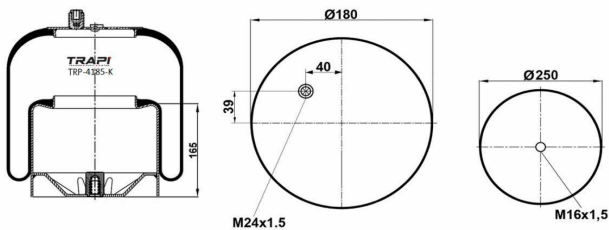

TRP-4185-K COMPLETE WITH METAL PISTON

OEM REFERENCES		CROSS REFERENCES	
MERCEDES-BENZ	A9743200021	Contitech	4185 N P01 (Voss230)