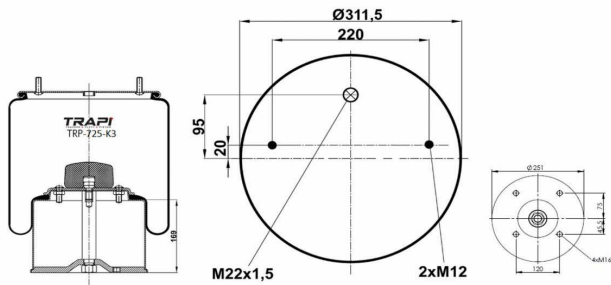

TRP-725-K3 COMPLETE WITH METAL PISTON

OEM REFERENCES		CROSS REFERENCES	
GIGANT	166252	Contitech	725NP03
		Dunlop	D14B43
		Firestone	W01M588610
		Firestone	1T66D-10.8
		Goodyear	1R14-756