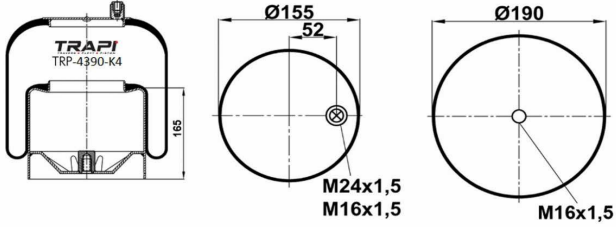

TRP-4390-K4 COMPLETE WITH METAL PISTON

OEM REFERENCES		CROSS REFERENCES	
MERCEDES-BENZ	A9423200321	Contitech	4390 NP04 (Voss230)