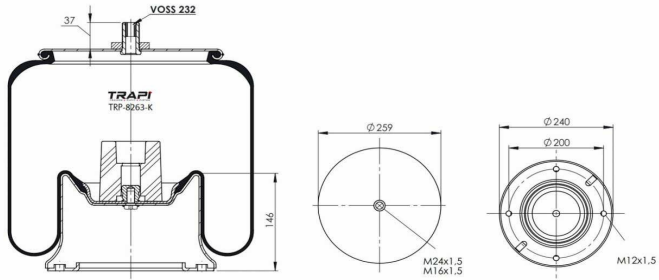

TRP-8263-K COMPLETE WITH METAL PISTON

OEM REFERENCES		CROSS REFERENCES	
HENDRICKSON	HS508263	Goodyear	1R11-847 566-22-3-525
MERCEDES-BENZ	A9423205921	Vibracoustic	V 1 DK 22 G-1