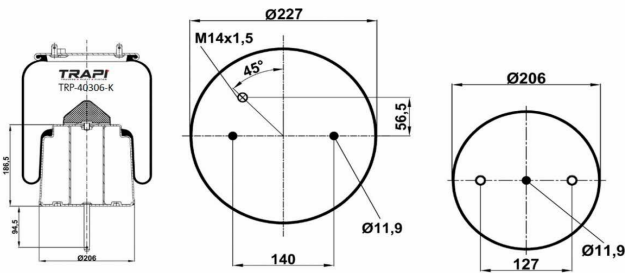

TRP-40306-K

COMPLETE WITH METAL PISTON

OEM REFERENCES

ACERBI 1440306
ACERBI 442678

CROSS REFERENCES

Airtech 330306 K / 135482
Goodyear 1R11-831
Goodyear 566-22-3-546
Phoenix 1DF20A-1