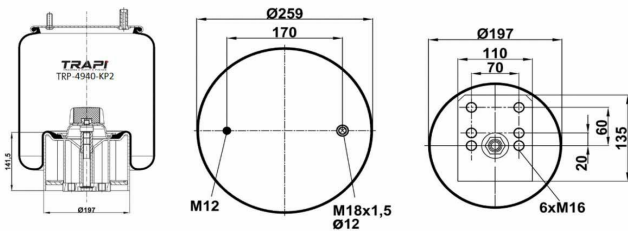

TRP-4940-K2 COMPLETE WITH METAL PISTON

OEM REFERENCES		CROSS REFERENCES	
		Contitech	4940 N P02**CA

TRP-4940-KP2 COMPLETE WITH PLASTIC PISTON

OEM REFERENCES		CROSS REFERENCES	
BPW	BPW30K	Contitech	4940NP02**CPL
BPW	05.429.41.56.0		