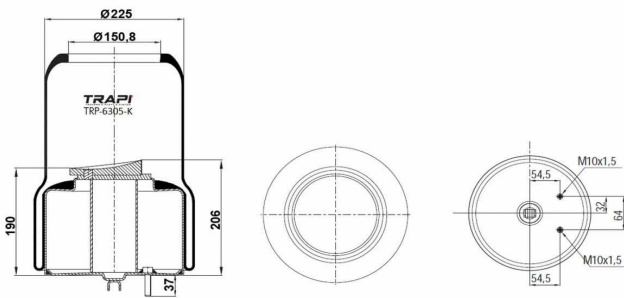

TRP-6305-K COMPLETE WITH METAL PISTON

OEM REFERENCES		CROSS REFERENCES	
VOLVO	20 573 305	Airtech	36305 T / 132542
		Contitech	6610 N P01

TRP-6306-K COMPLETE WITH METAL PISTON

OEM REFERENCES		CROSS REFERENCES	
VOLVO	20 573 306	Airtech	36306 T / 132562