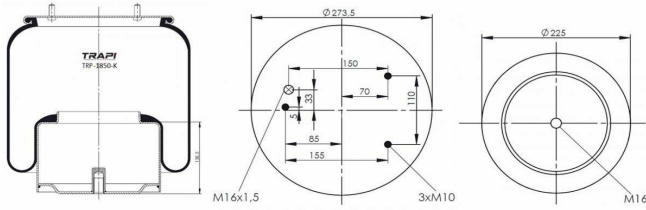

TRP-1850-K COMPLETE WITH METAL PISTON

OEM REFERENCES		CROSS REFERENCES	
FORD	1838	Contitech	1850NP01