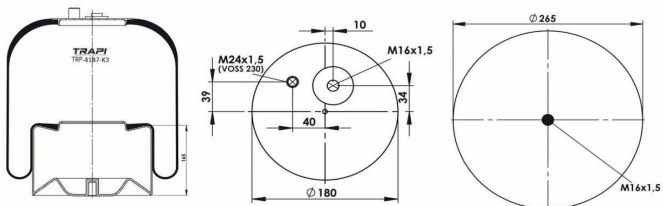

TRP-4187-K3 COMPLETE WITH METAL PISTON

OEM REFERENCES		CROSS REFERENCES	
DAIMLER CHRYSLER	A 942 320 19 21	Contitech	4187 NP02 (Voss230)