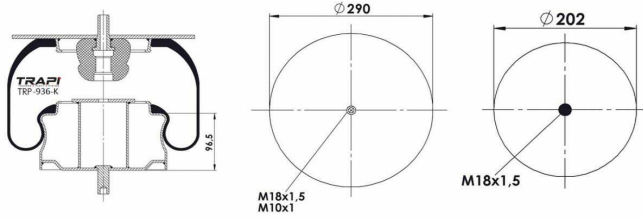

TRP-936-K COMPLETE WITH METAL PISTON

OEM REFERENCES		CROSS REFERENCES	
IRIS BUS	5.010.019.248	Contitech	936 MB
IRIS BUS	5.000.787.901