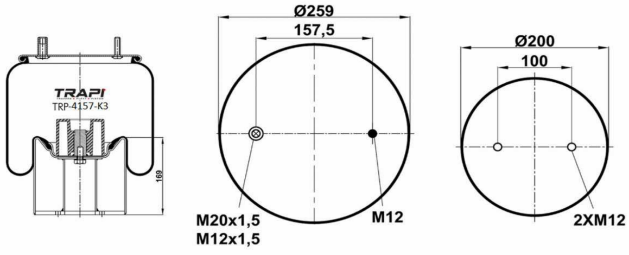

TRP-4157-K3 COMPLETE WITH METAL PISTON

OEM REFERENCES		CROSS REFERENCES	
		Contitech	4157NP03**CA