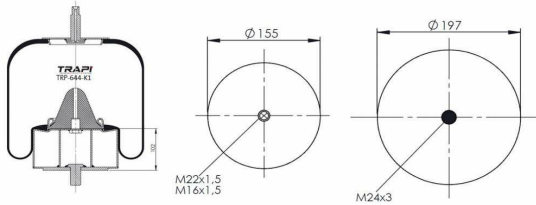

OEM REFERENCES		CROSS REFERENCES	
BMC	53RS900072