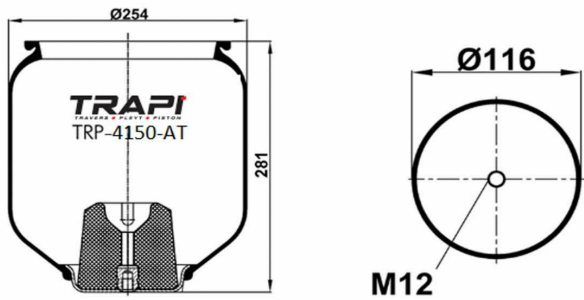

TRP-4150-AT COMPLETE WITH METAL PISTON

OEM REFERENCES		CROSS REFERENCES	
		Airtech	34150 T / 121122
		Contitech	4150 N P01