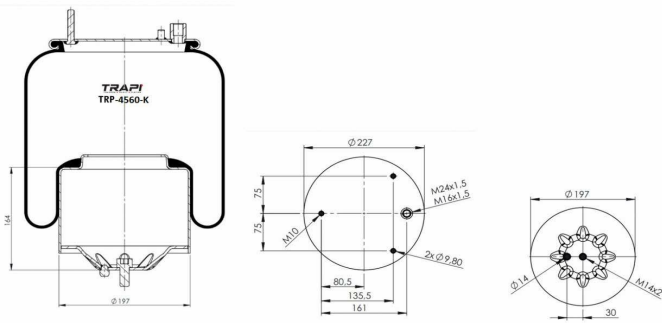

TRP-4560-K

OEM REFERENCES

VOLVO 21 224 745
VOLVO 22 058 737

CROSS REFERENCES

Contitech 4560 N P02