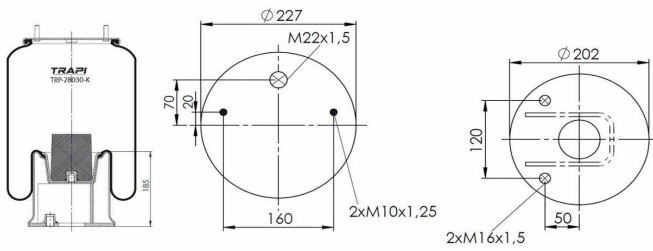

TRP-28030-K COMPLETE WITH METAL PISTON

OEM REFERENCES		CROSS REFERENCES	
BARTOLETTI	91619012	Cf Gomma	1 T 280-30 / 93774
BERTOJA	42402001		
CARDI	58050600		
ISUZU	500036807		
VIBERTI	128147101		
ZORZI	1006549