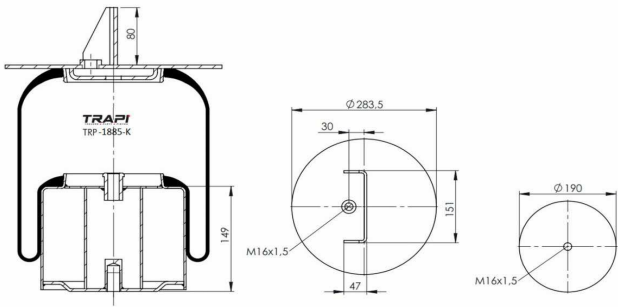

TRP-1885-K COMPLETE WITH METAL PISTON

OEM REFERENCES		CROSS REFERENCES	
MAZ	6430-2934014