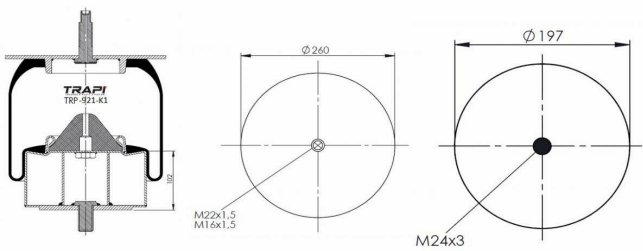

TRP-916-K COMPLETE WITH METAL PISTON

OEM REFERENCES		CROSS REFERENCES	
		Contitech	916 N1**CA

TRP-921-K COMPLETE WITH METAL PISTON

OEM REFERENCES		CROSS REFERENCES	
		Contitech	921 MB

TRP-921-K1 COMPLETE WITH METAL PISTON