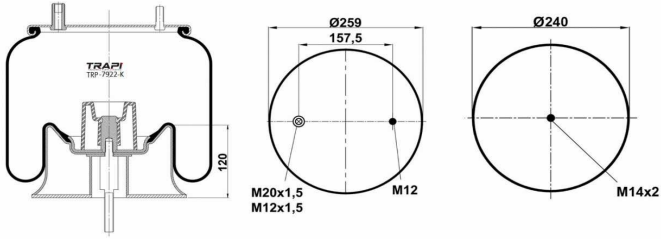

TRP-7922-K COMPLETE WITH METAL PISTON

OEM REFERENCES		CROSS REFERENCES	
BMC	827-DCX/ZCX/ZCF	Vibracoustic	VIDK27b-1
BMC	832-YCX		
BMC	1142-DCX		
HENDRICKSON	HS507922		

TRP-7922-KP COMPLETE WITH PLASTIC PISTON