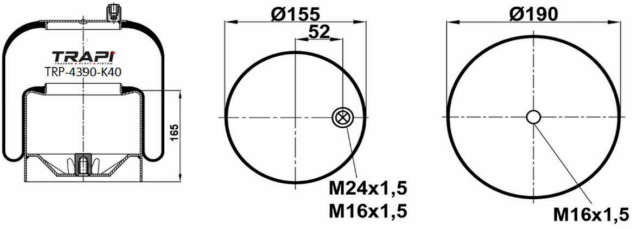

TRP-4390-K40 COMPLETE WITH METAL PISTON

OEM REFERENCES		CROSS REFERENCES	
MERCEDES-BENZ	A9423205121	Contitech	4390 N P24 (Voss232)