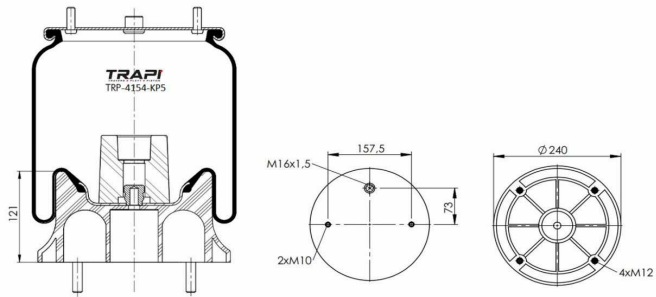

TRP-4154-KP5 COMPLETE WITH PLASTIC PISTON

OEM REFERENCES		CROSS REFERENCES	
RENAULT	5.010.239.252	Contitech	4154 N P05**CPL
RENAULT	5.010.488.071	Firestone	W01 M58 8172**CPL
		Phoenix	1 DK 23 F-1**CPL