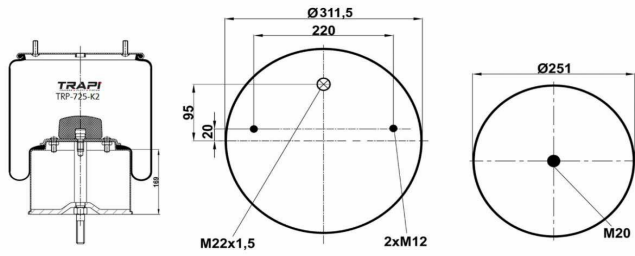

TRP-725-K2 COMPLETE WITH METAL PISTON

OEM REFERENCES		CROSS REFERENCES	
GIGANT	166217	Cf Gomma	1TCS360-45 202964
		Contitech	725NP02
		Firestone	W01M588969
		Firestone	1T66E-10.8
		Goodyear	1R14-747
		Phoenix	1DF32