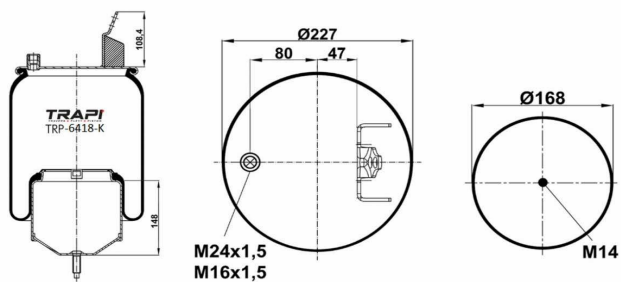

TRP-6418-K

COMPLETE WITH METAL PISTON

OEM REFERENCES		CROSS REFERENCES	
VOLVO	20582214	Airtech	36418 K / 134302
VOLVO	20456156	Contitech	6607 N P01
VOLVO	20374511	Firestone	W01 M58 8473
VOLVO	3171695	Goodyear	1R10-707
VOLVO	1076418	Vibracoustic	V1DF16C-1
VOLVO	20531987