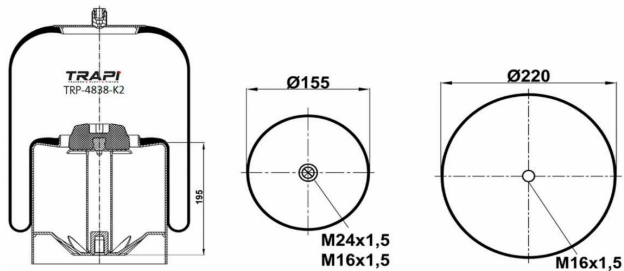

TRP-4838-K2 COMPLETE WITH METAL PISTON

OEM REFERENCES		CROSS REFERENCES	
MERCEDES-BENZ	A9463200221	Contitech	4838 N P02 (Voss230)