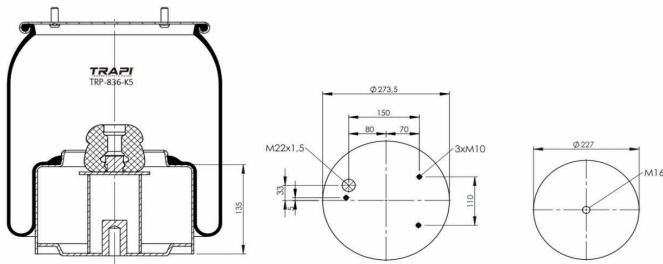

TRP-836-K5 COMPLETE WITH METAL PISTON

OEM REFERENCES		CROSS REFERENCES	
VDL BUS	1153933	Contitech	836NP05