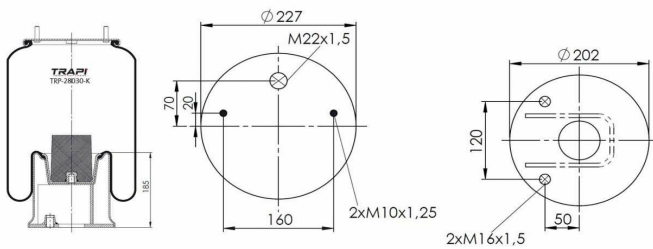

TRP-28040-K COMPLETE WITH METAL PISTON

OEM REFERENCES		CROSS REFERENCES	
		Cf Gomma	1T-280-40