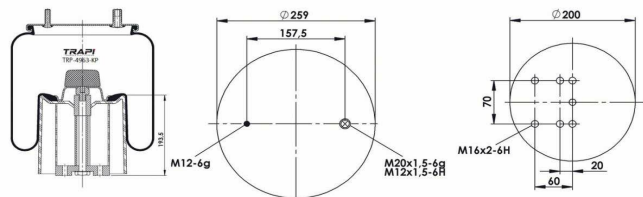

TRP-4963-KP COMPLETE WITH PLASTIC PISTON

OEM REFERENCES		CROSS REFERENCES	
BPW	05.429.43.62.0 BPW 30	Contitech	4963 N P01**CPL
BPW	05.429.42.54.0 BPW 30